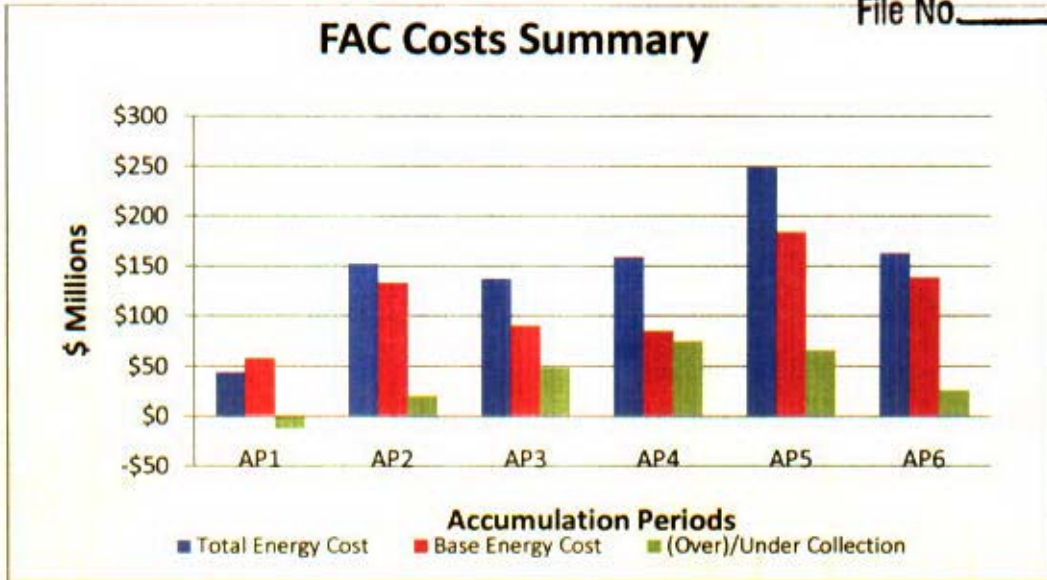

Filed
 May 19, 2011
 Data Center
 Missouri Public
 Service Commission

Ameren Missouri's Share of Actual FAC Costs

Estimated Impact on Ameren Missouri's Net Income Before Taxes