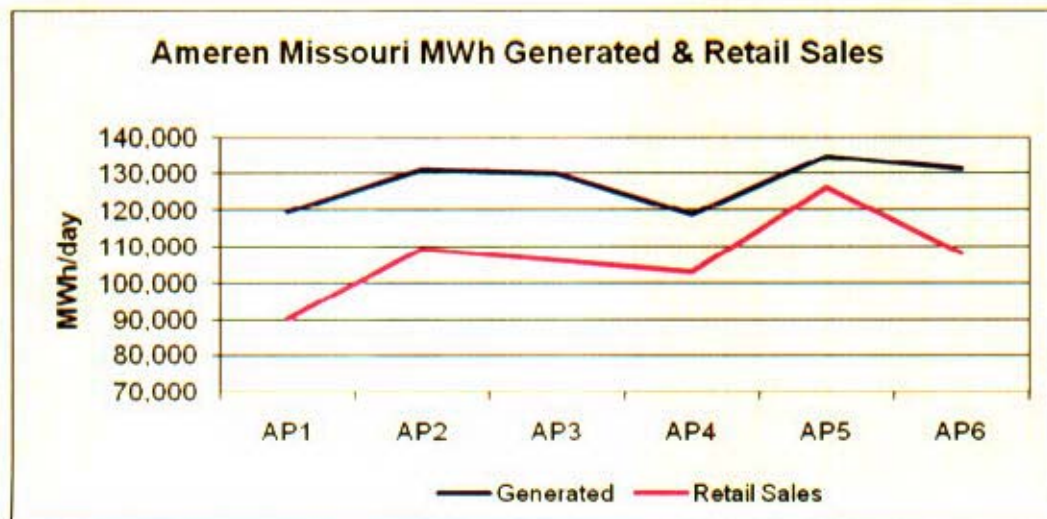

Filed
 May 19, 2011
 Data Center
 Missouri Public
 Service Commission

Ameren Missouri's Share of Actual FAC Costs

Estimated Impact on Ameren Missouri's Net Income Before Taxes