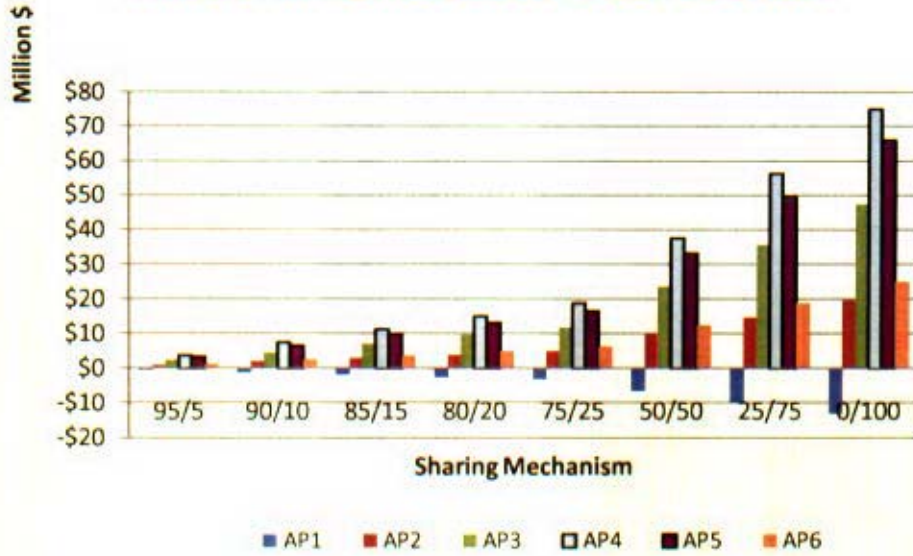

Filed
 May 19, 2011
 Data Center
 Missouri Public
 Service Commission

Ameren Missouri's Share of Actual FAC Costs

Estimated Impact on Ameren Missouri's Net Income Before Taxes