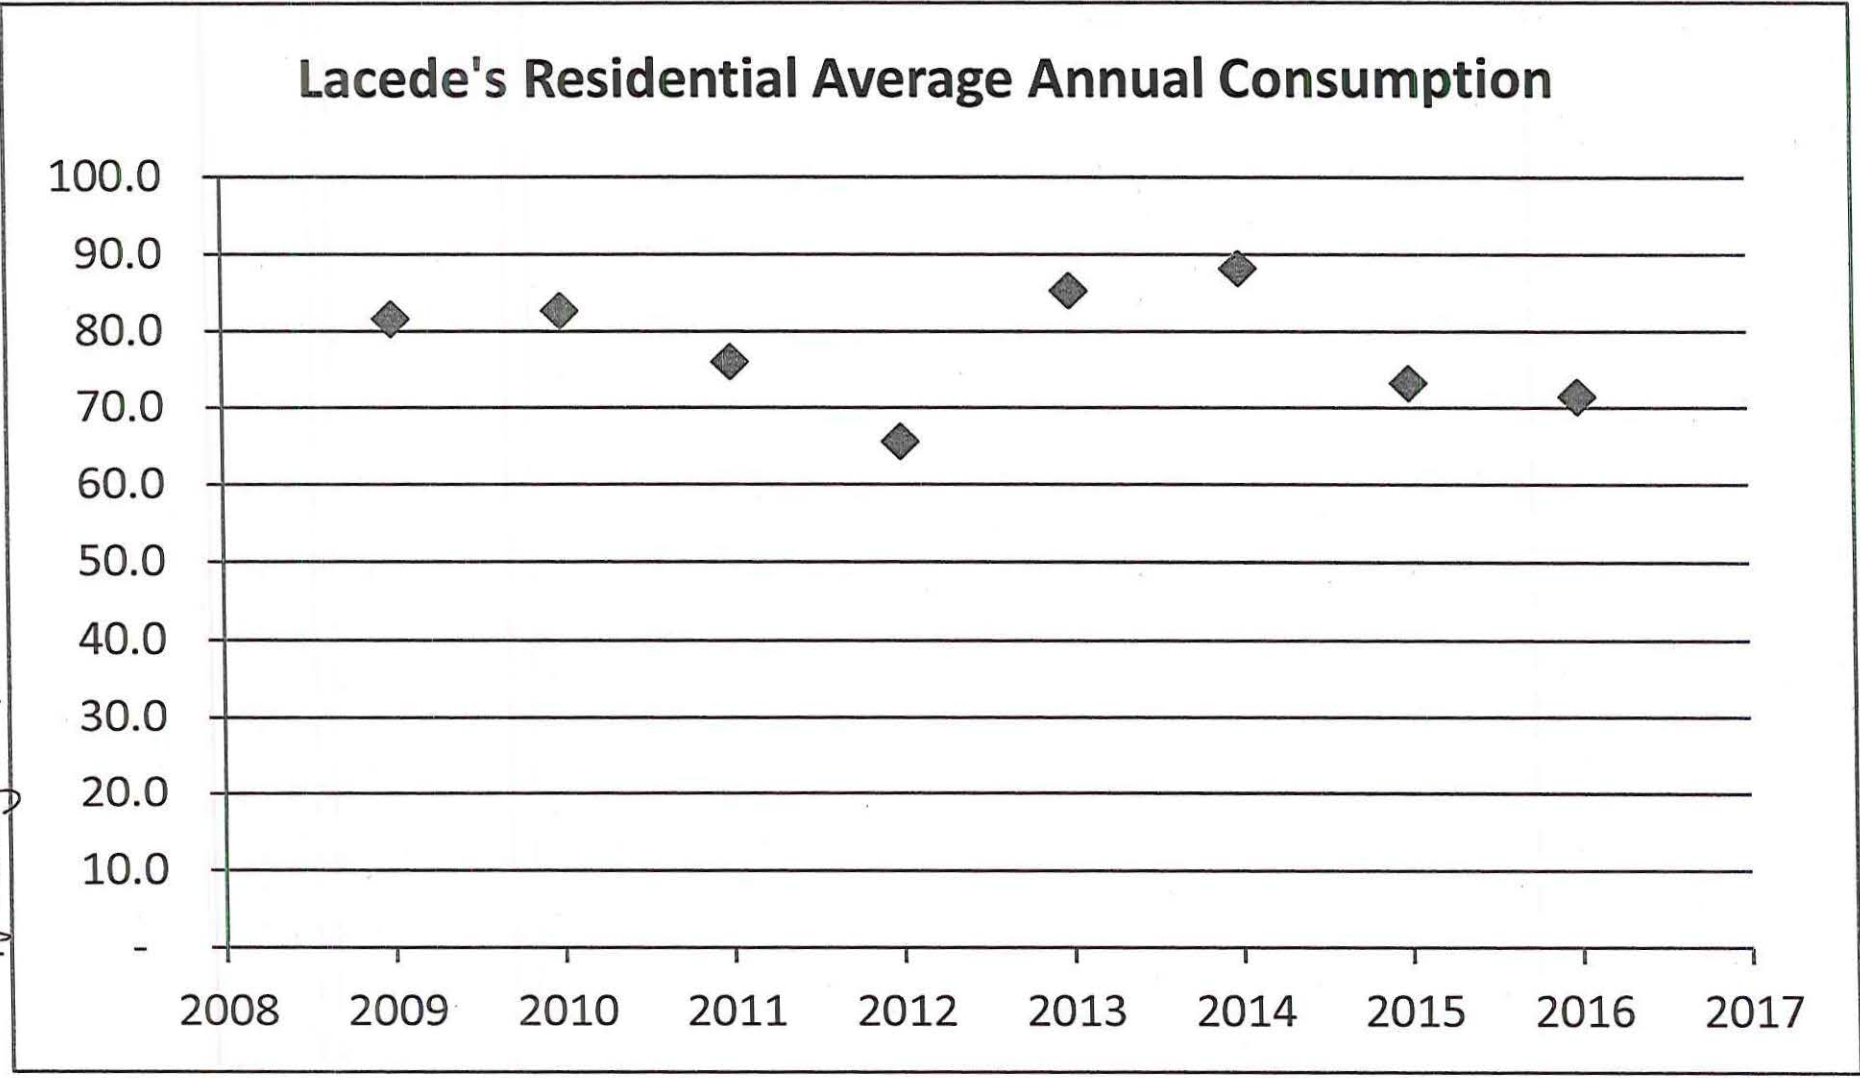

Average Annual Consumption (MCF)

Lacede's Residential Average Annual Consumption

Year

8.1/279