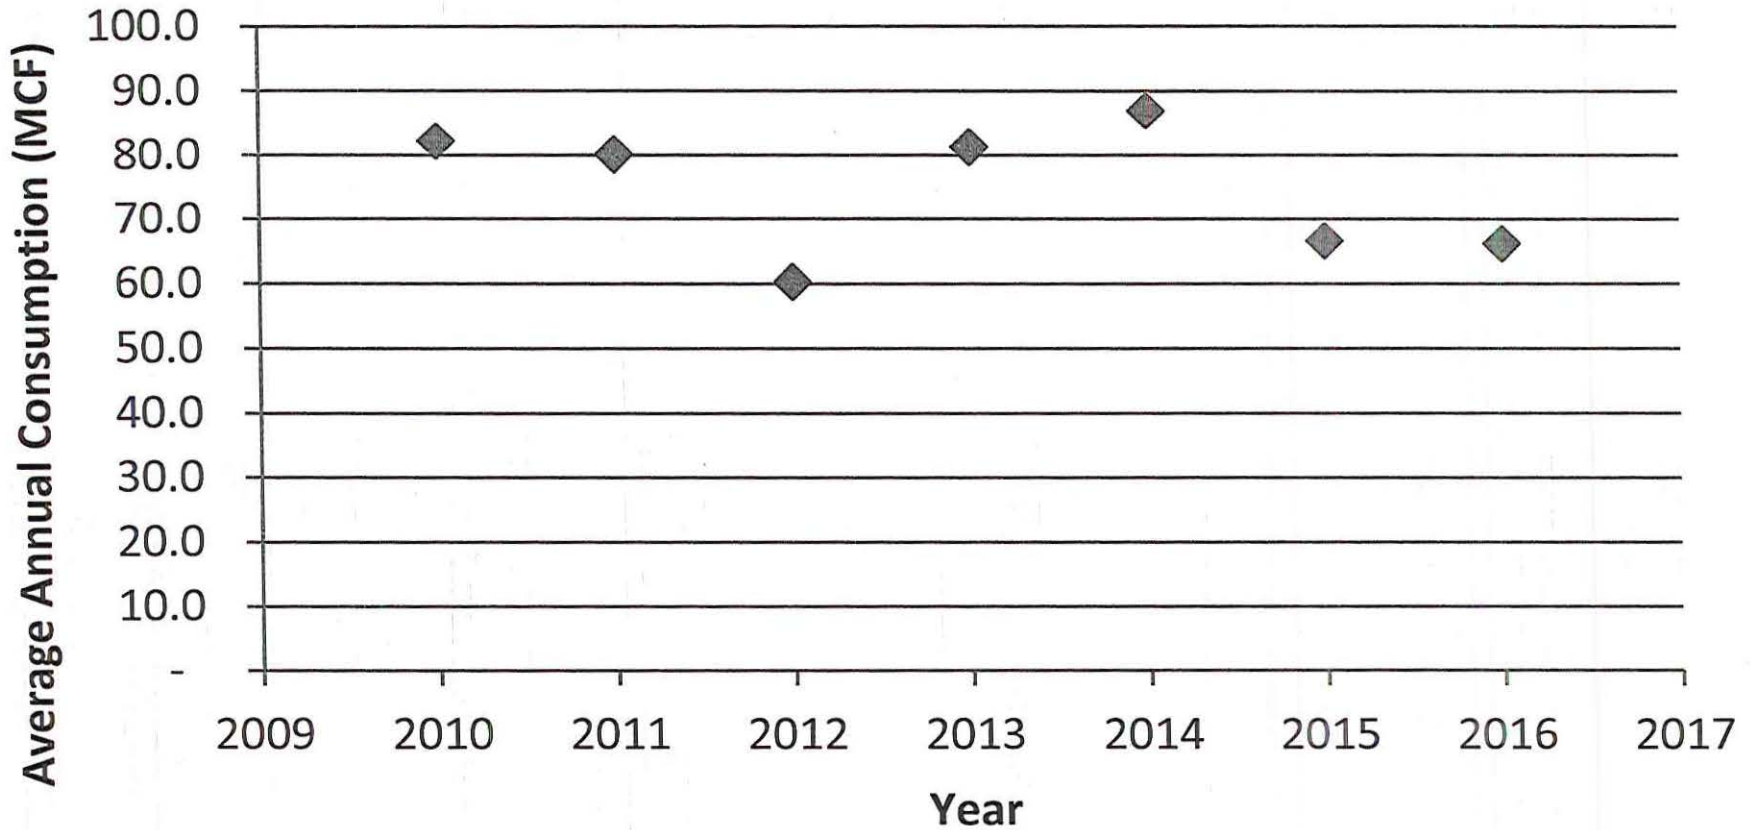

MGE's Residential Average Annual Use

Staff 280