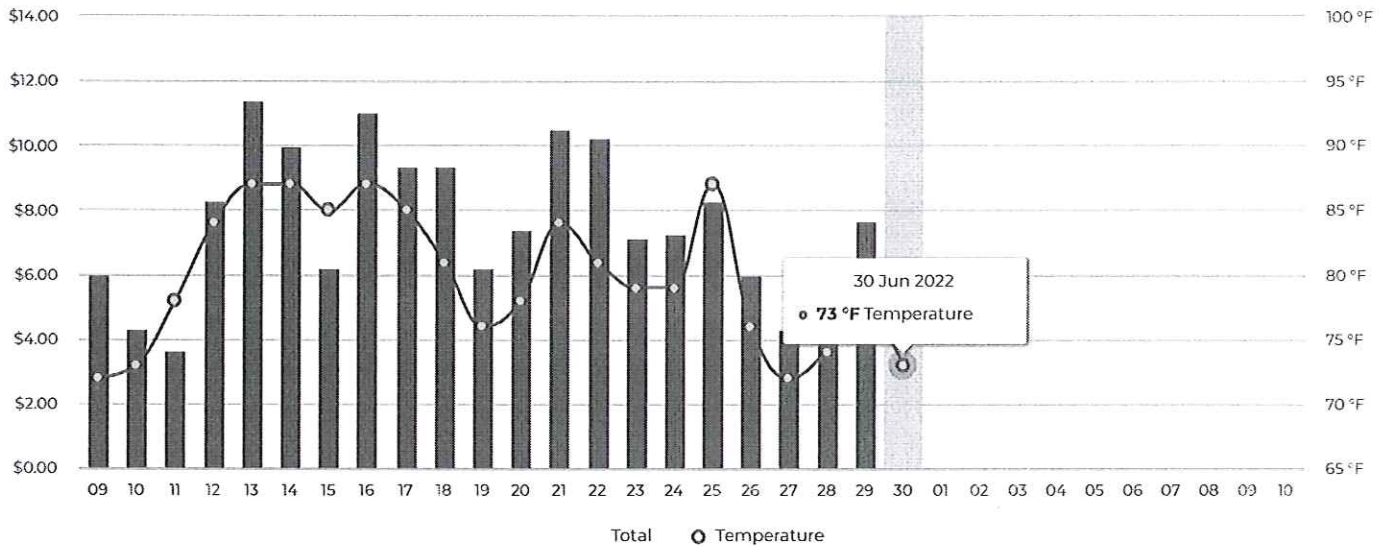

Electric

Appliance Cost Usage

June 09, 2022 - July 10, 2022

Year Month

Filter

This chart displays your energy charges for each day. Energy charges don't include taxes, fixed charges, rebates, credits, programs such as Budget Billing, Pure Power, Community Solar, or Payment agreements, and therefore may be different than your total bill amount. To learn more about our Appliance Disaggregation process please visit our FAQ page.

Usage

June 09, 2022 - July 10, 2022

Year

Month

Filter

This chart displays your energy usage for each day.

See how you compare

* The billing cycle has not ended yet.