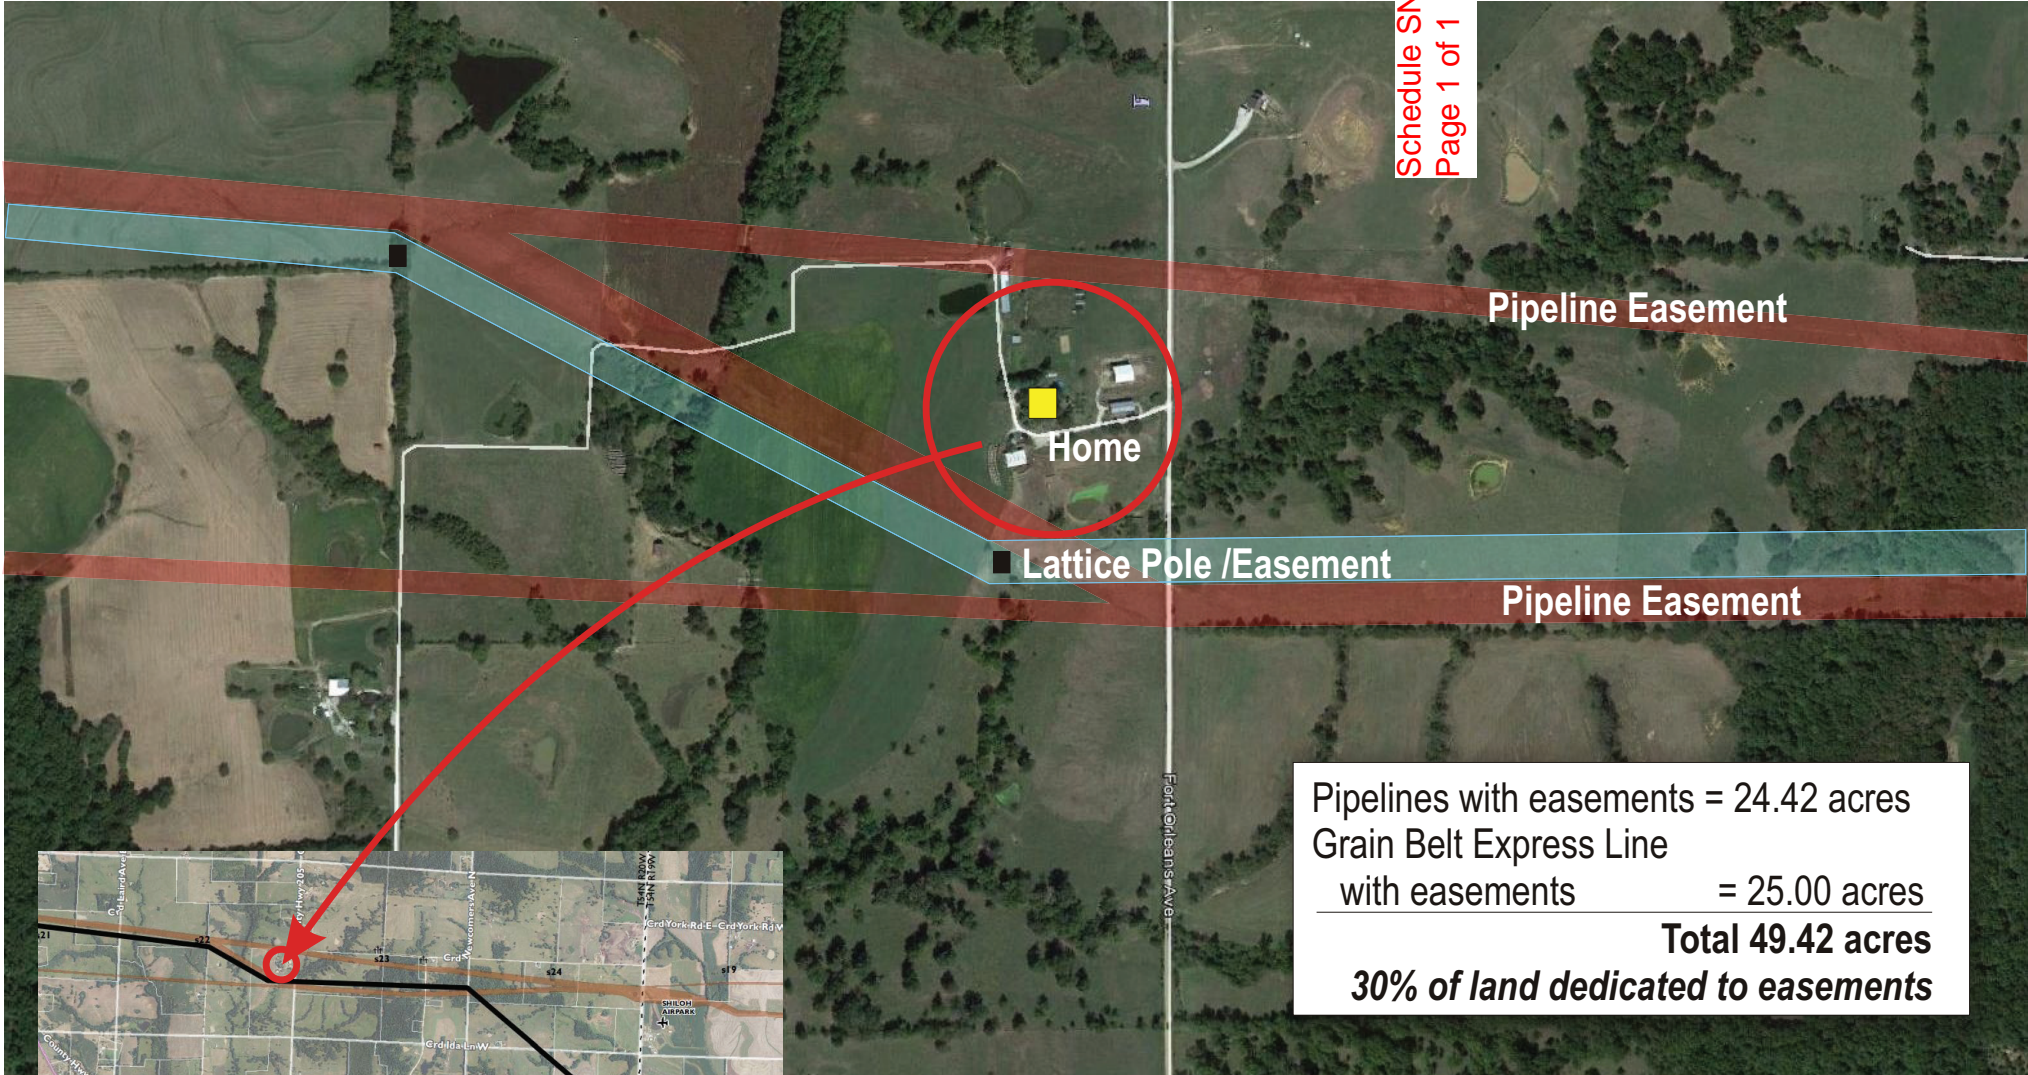

Exhibit A

Pipelines with easements = 24.42 acres
Grain Belt Express Line
with easements = 25.00 acres
Total 49.42 acres
30% of land dedicated to easements

← 1-High Voltage Power Line (in black) 200' easement
4-Pipeline Easements (in orange) 50' easement each