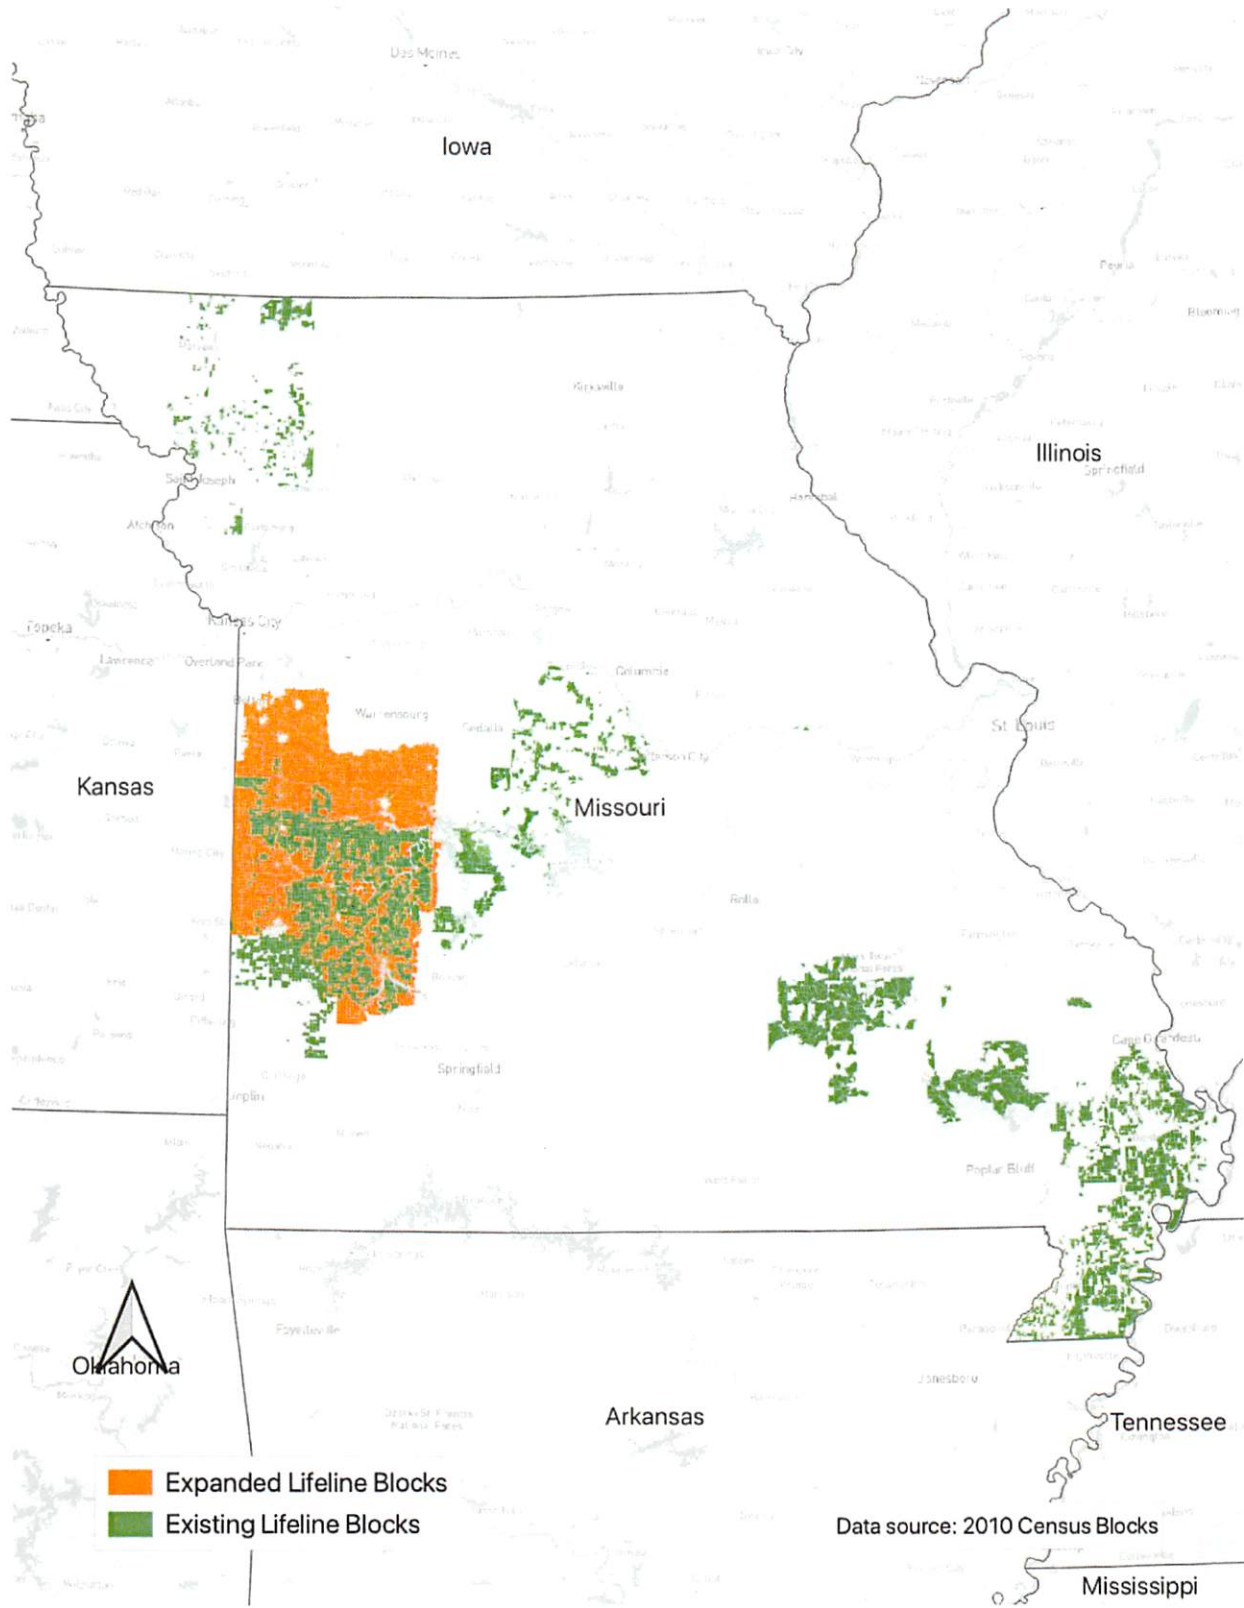

Attachment A - Proposed Expanded Lifeline-only ETC Designation Area Missouri