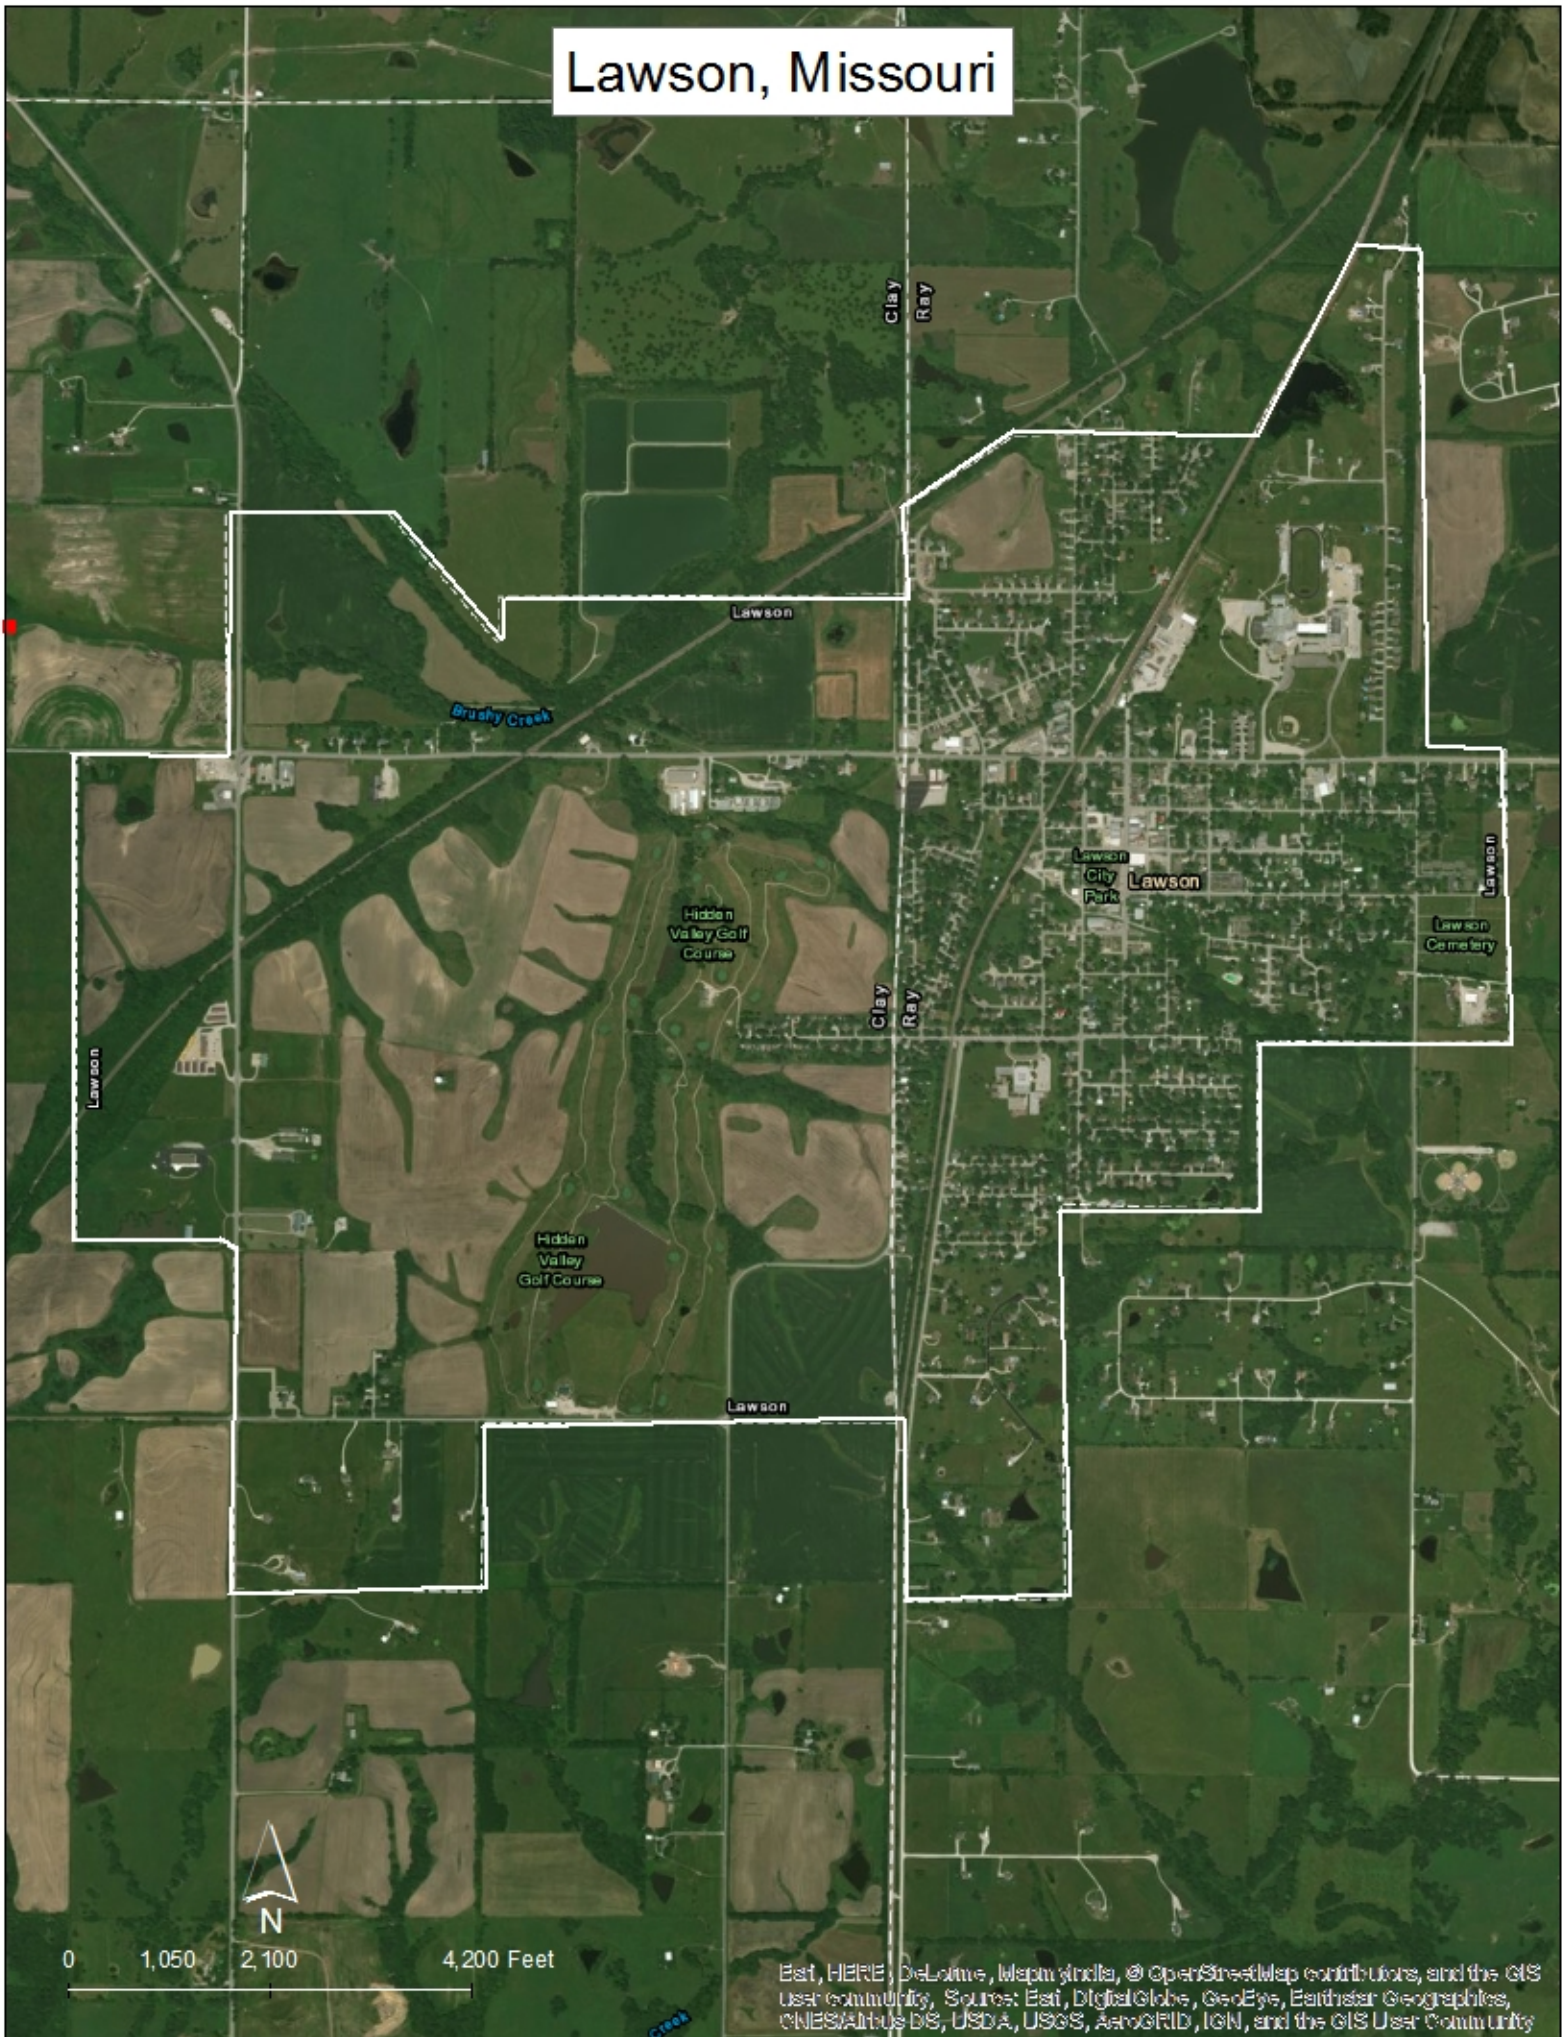

Lawson, Missouri

0 1,050 2,100 4,200 Feet

Est. HERE, DeLorme, Mapbox, © OpenStreetMap contributors, and the GIS User community. Source: Est, DigitalGlobe, GeoEye, Earthstar Geographics, CNES/Airbus DS, USDA, USGS, AeroGRID, IGN, and the GIS User Community