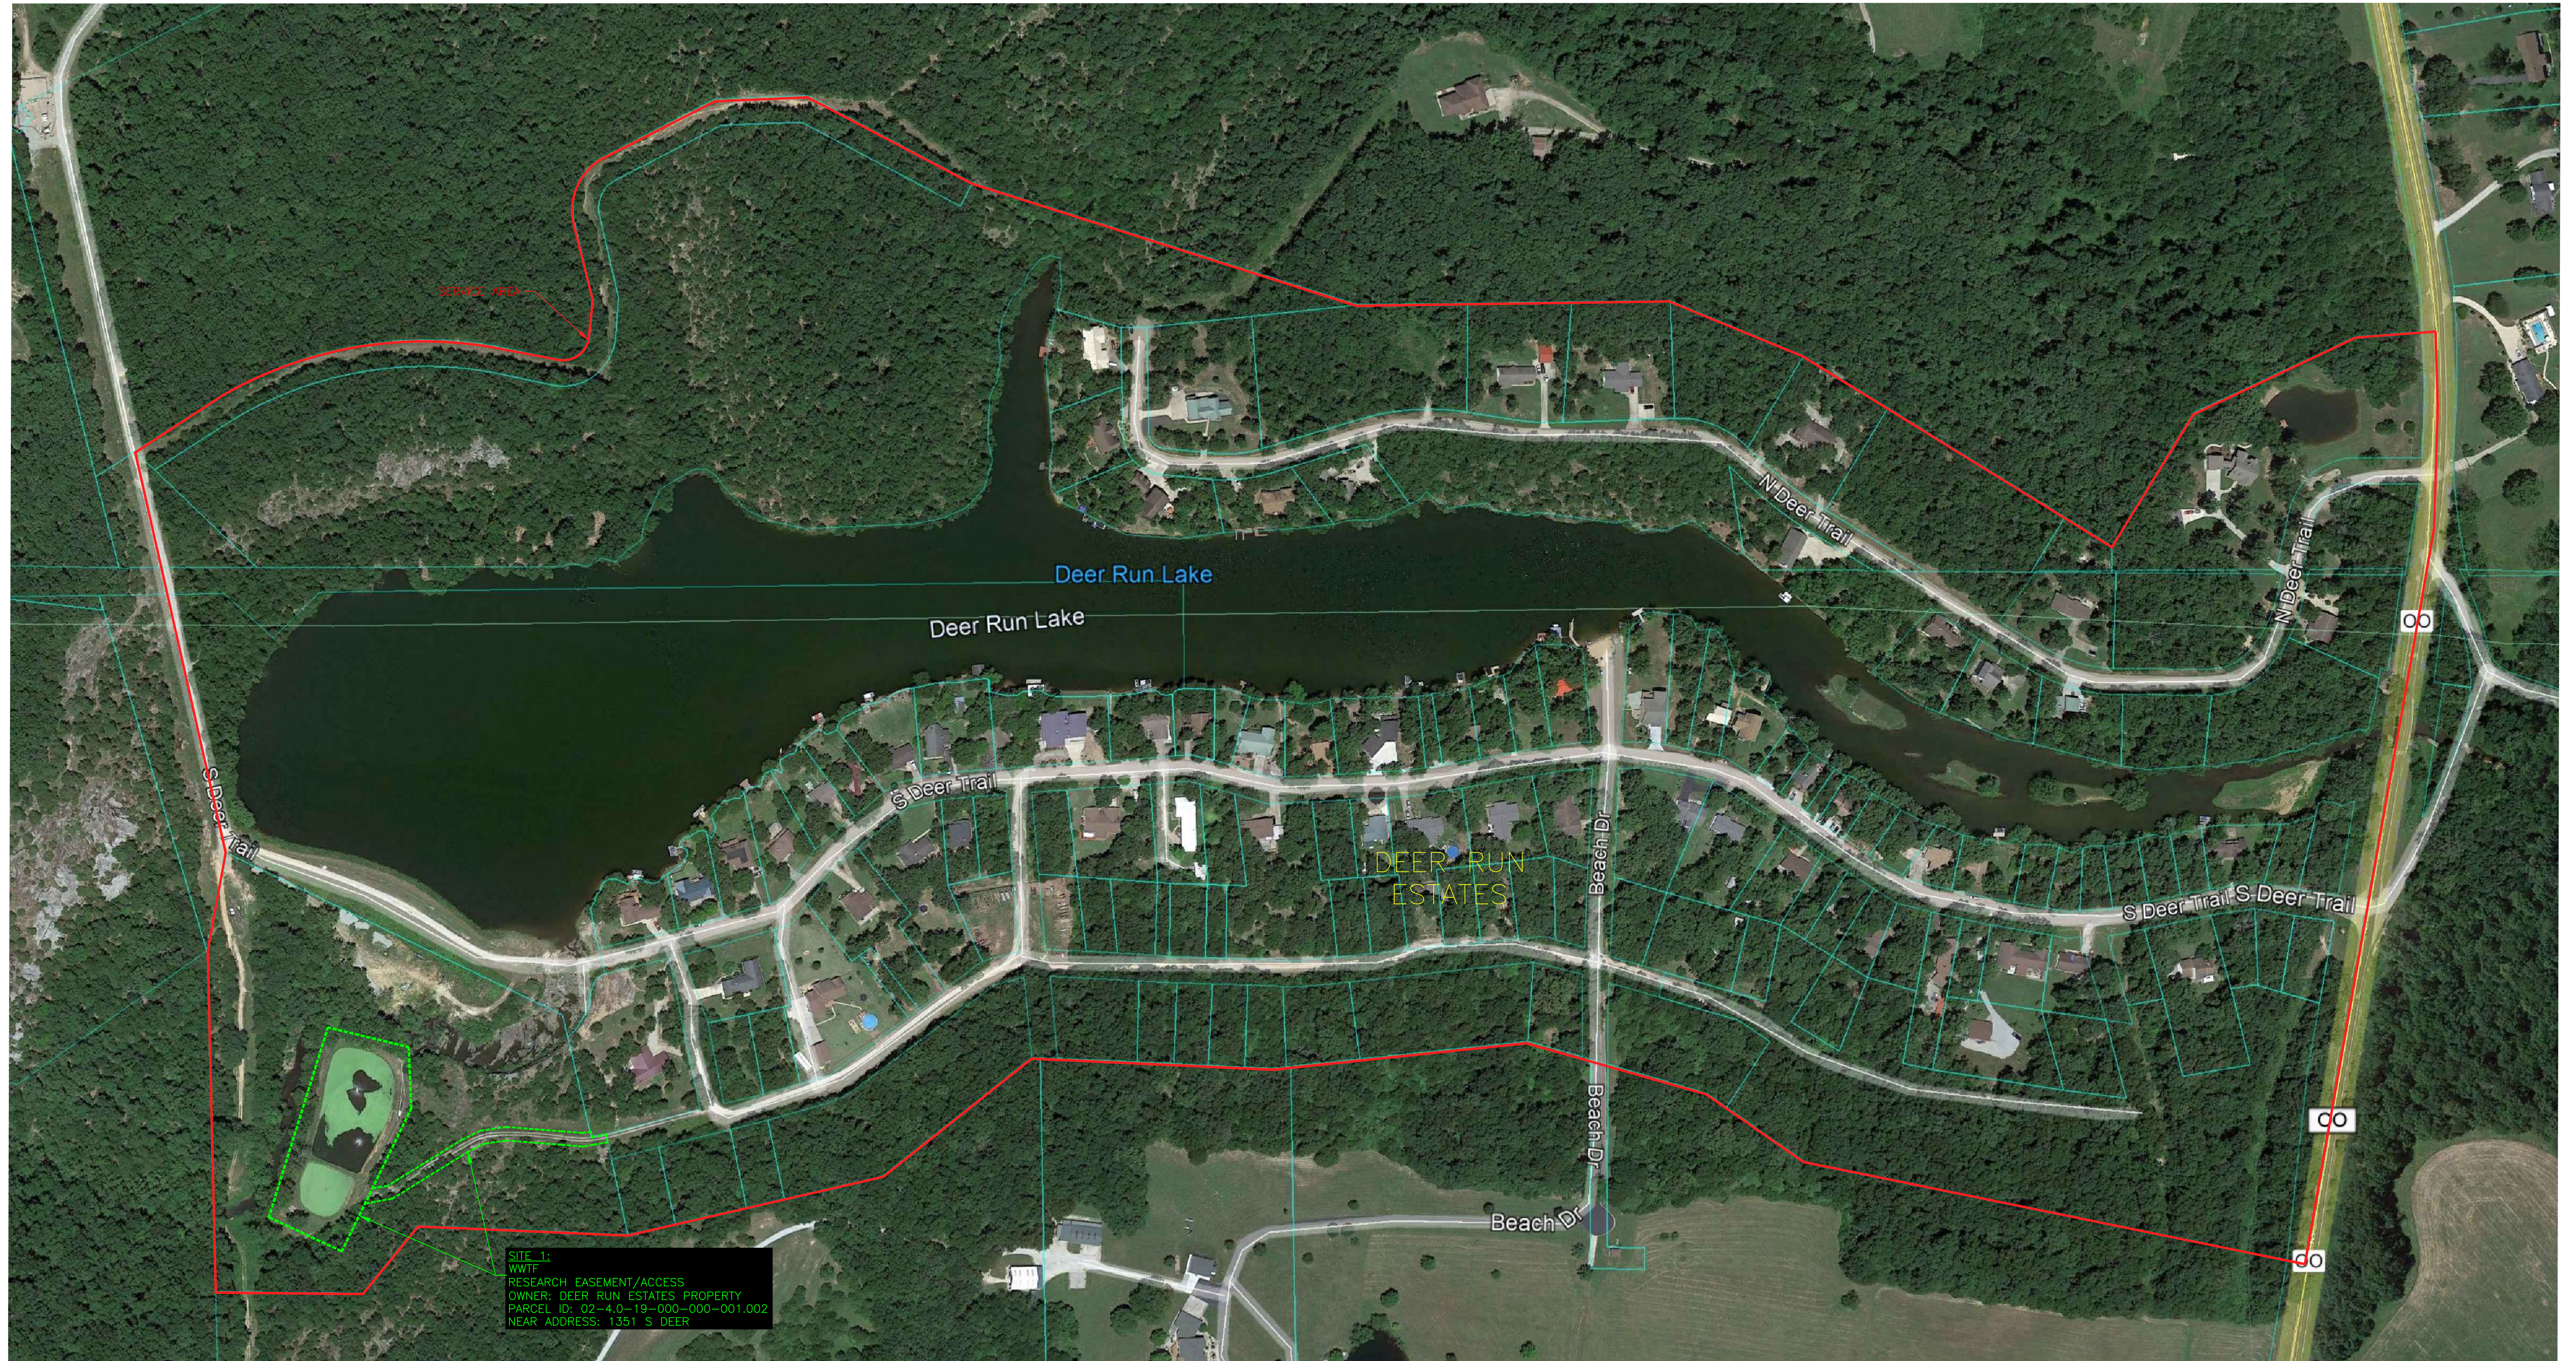

ROUGH SERVICE AREA MAP (v1) DEER RUN ESTATES (WASTEWATER) MADISON, MO

SITE 1:
WWTF
RESEARCH EASEMENT/ACCESS
OWNER: DEER RUN ESTATES PROPERTY
PARCEL ID: 02-4.0-19-000-000-001.002
NEAR ADDRESS: 1351 S DEER

Utility Note Disclaimer:

The service area shown hereon are depicted based on a service area map provided by the system manager. 21 Design Group, Inc performed no field verification of the layout and are unable to determine the exact location at this time. The location represents approximate location only and should not be construed as being 100% accurate. It is shown to provide general service area of the system to assist with ordering title work and preparation of scope for a License Land Surveyor. This sketch should not be used to interpret encroachments.

DATE:	8/23/2021
PROJECT NO:	0596-21
DRAWN BY:	KAR
SCALE:	
SHEET NAME:	
SERVICE AREA MAP