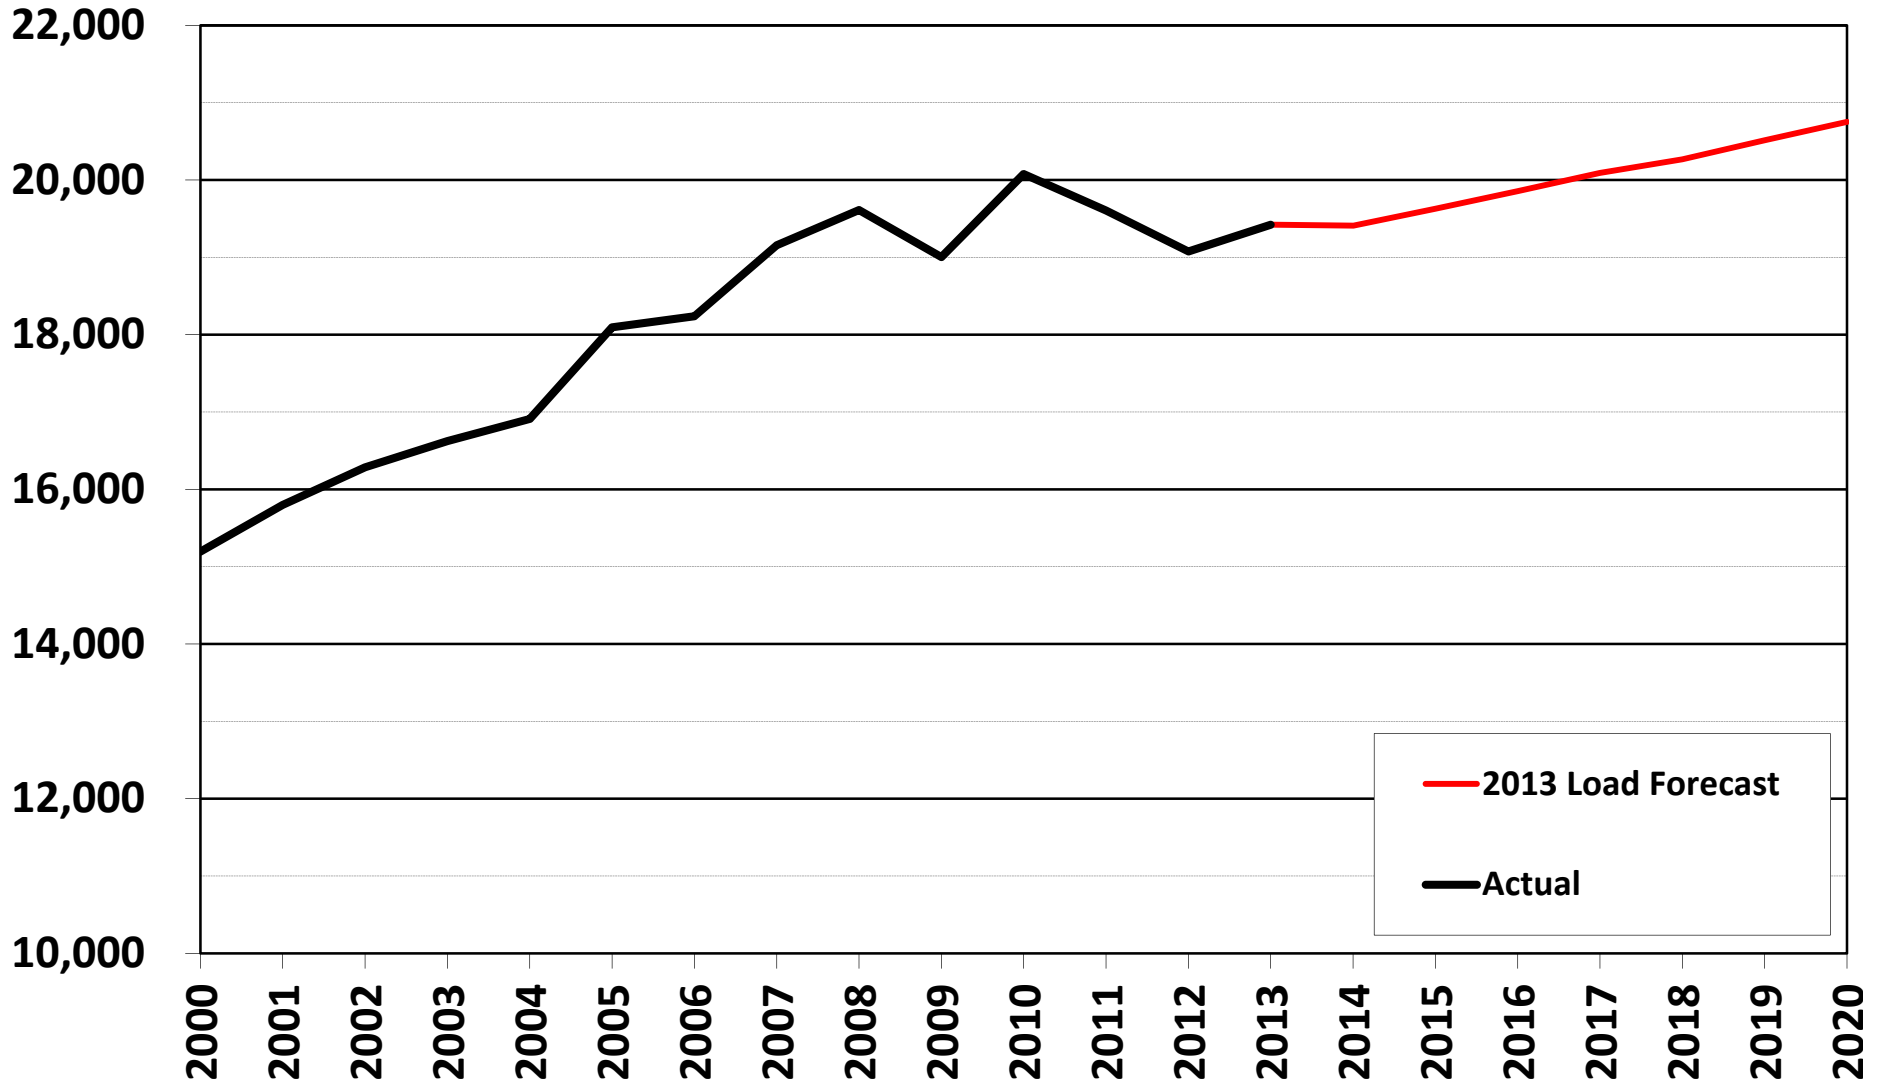

Historical / Forecasted Loads

Energy (GWh)