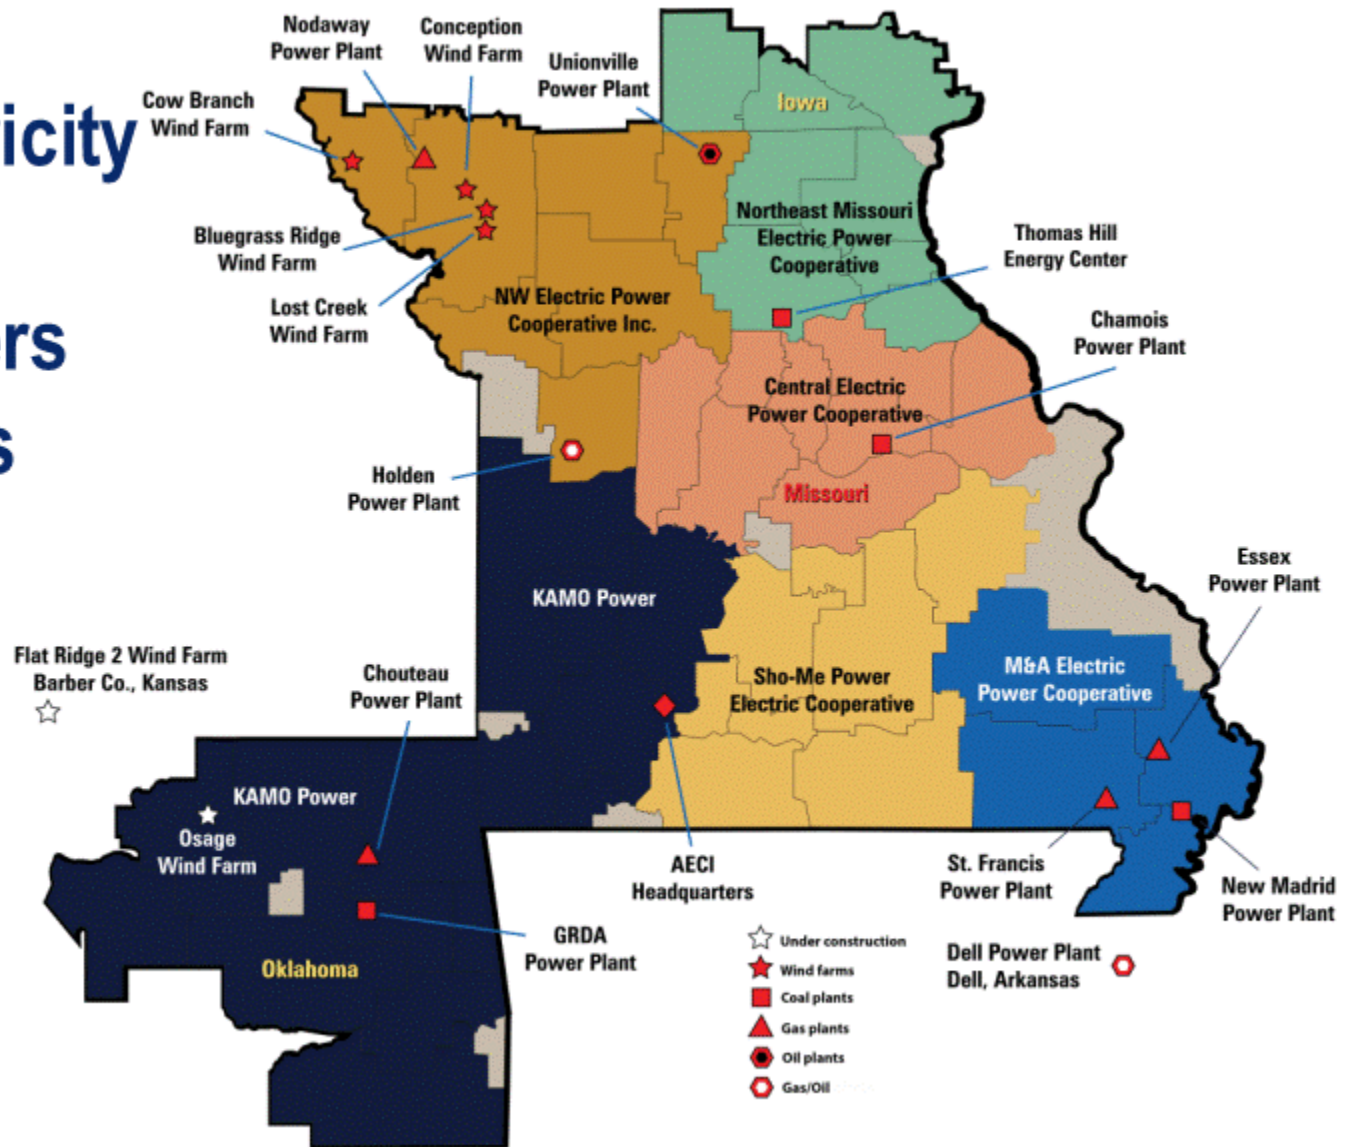

# Associated Electric Cooperative Overview

Jim Jura  
CEO & General Manager  
Associated Electric Cooperative

# 3-tier system supplies electricity for 875,000 member-owners across 3 states

# Our Vision Statement

Associated Electric Cooperative  
will be the lowest-cost  
wholesale power supplier