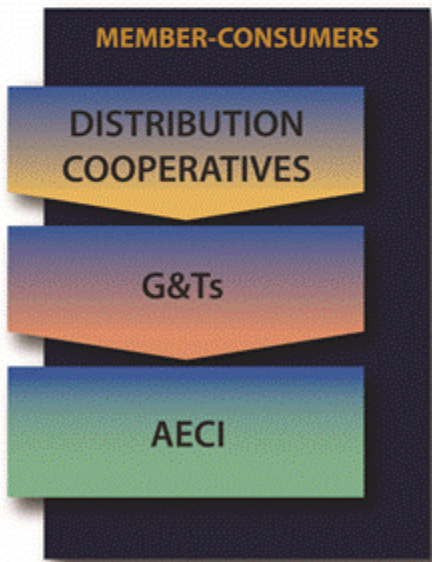

3-tier system supplies electricity for 875,000 member-owners across 3 states