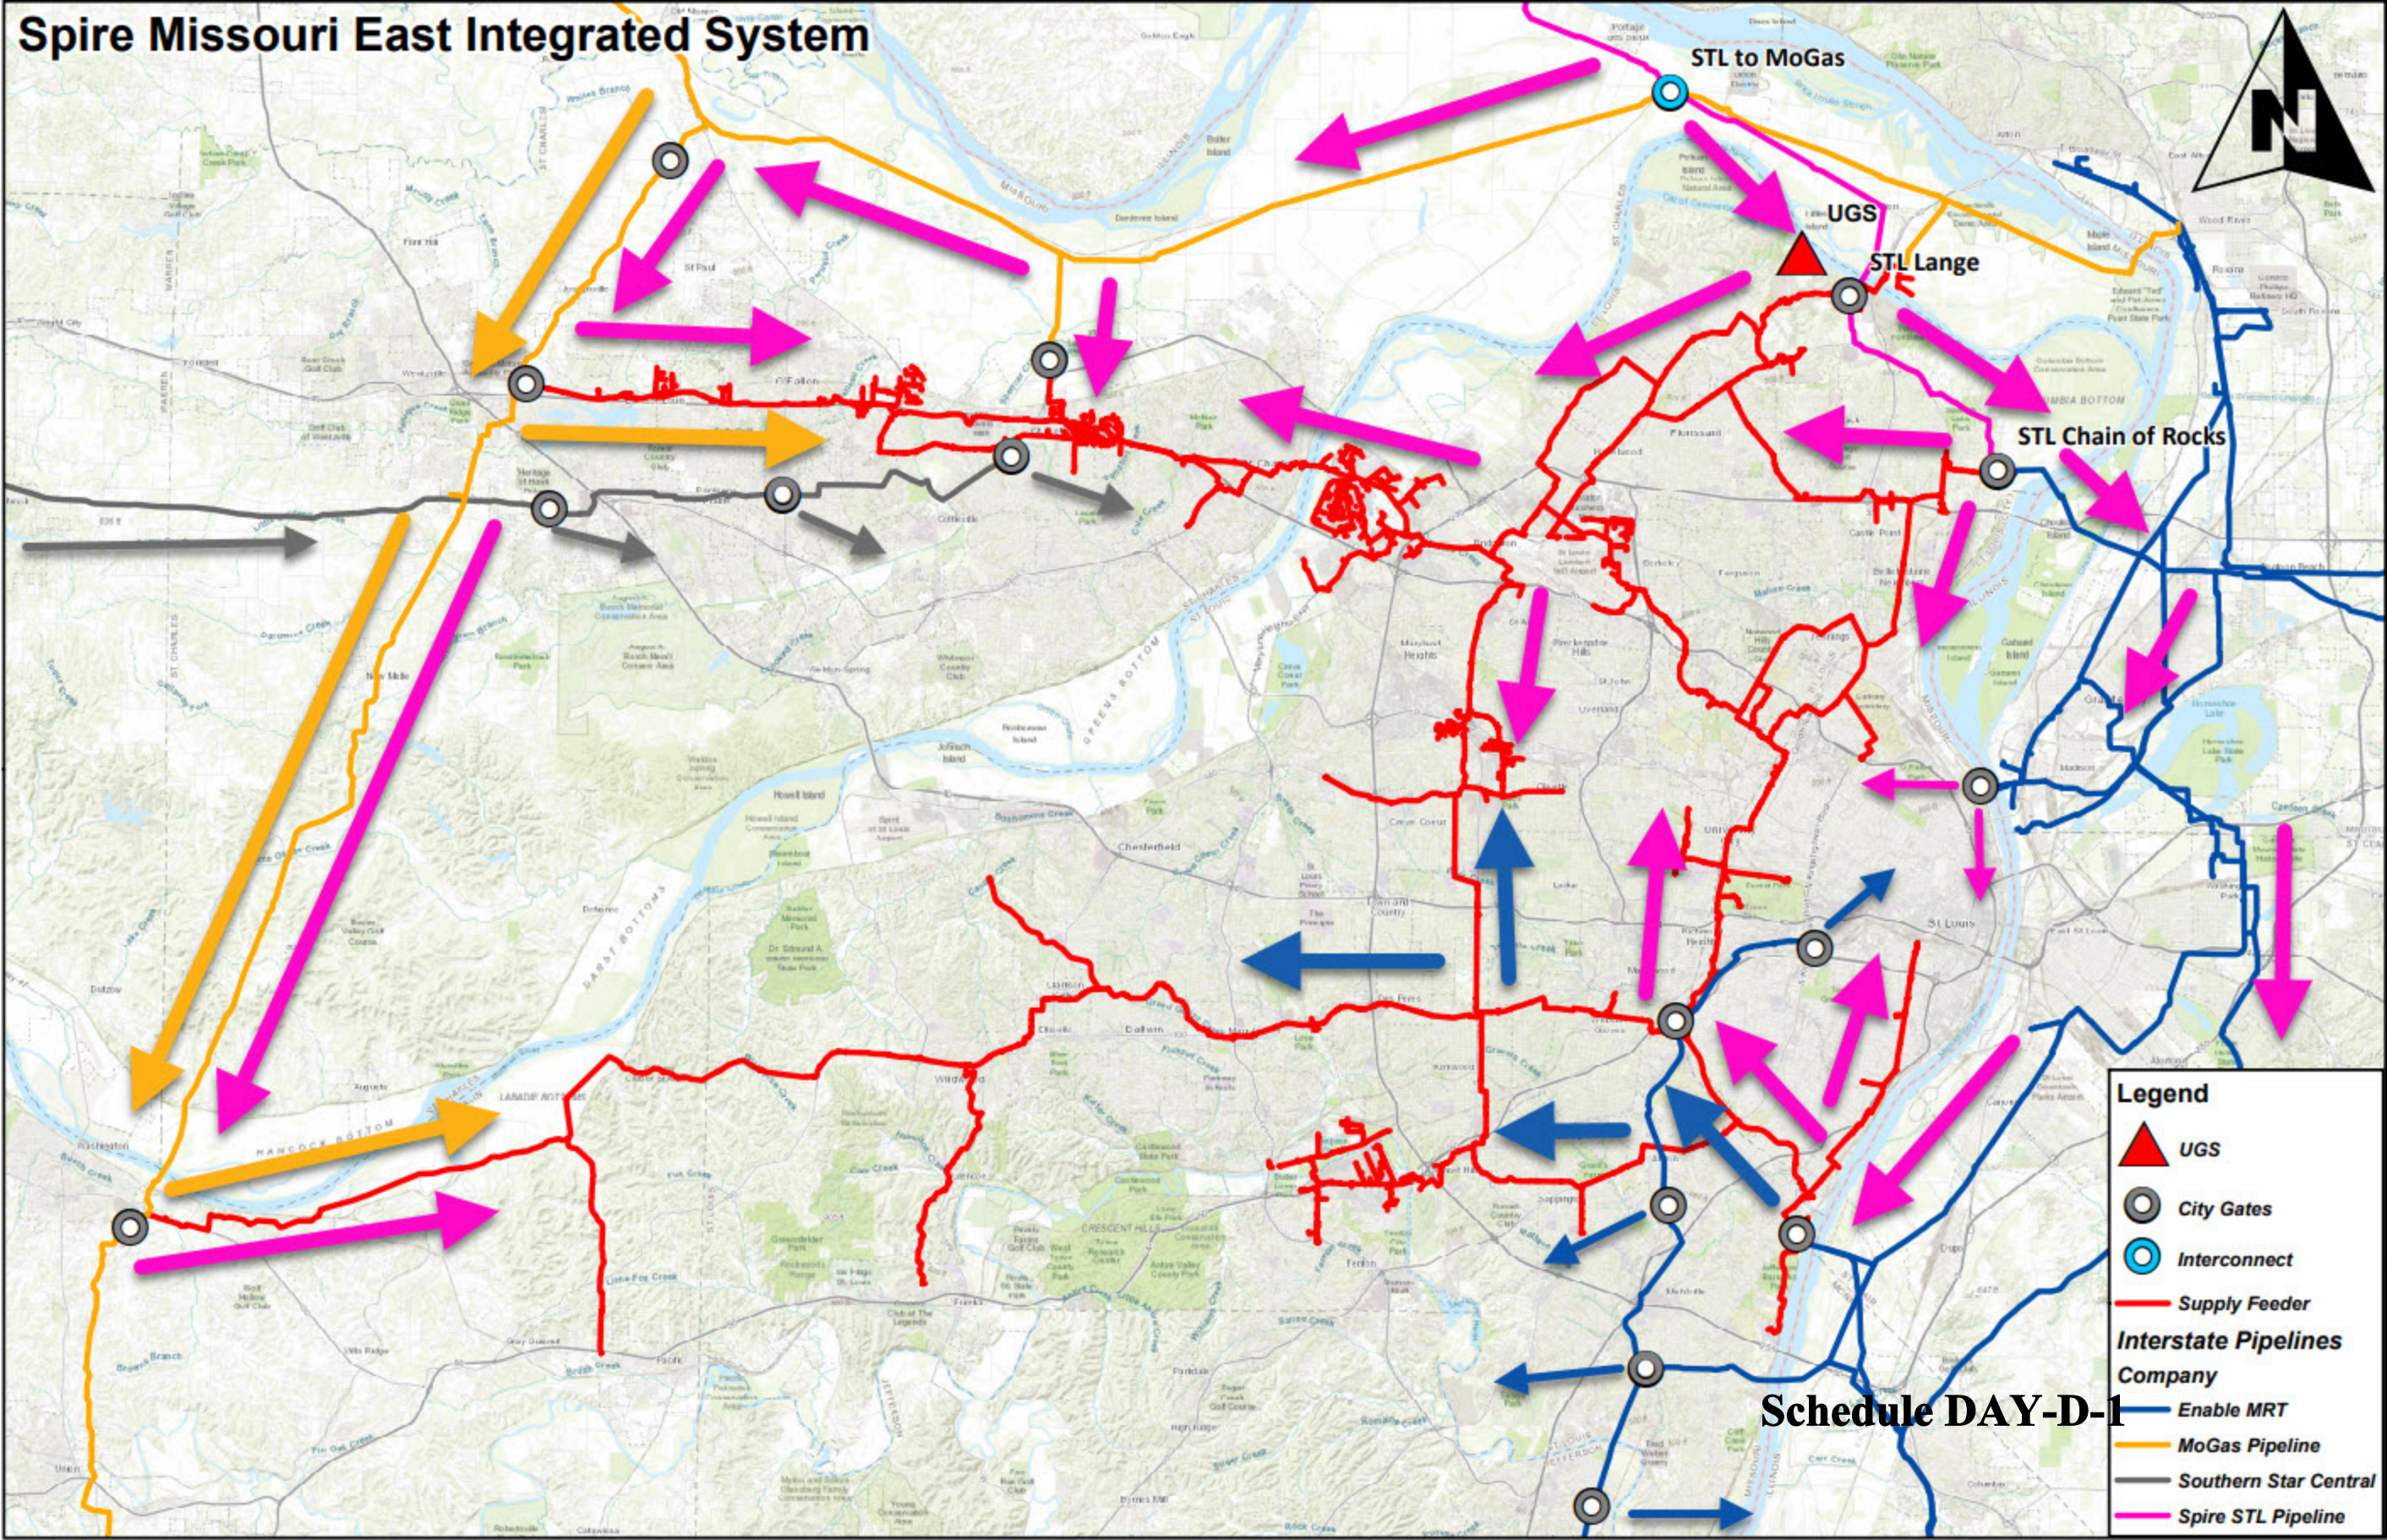

Spire Missouri East Distribution System

STL to MoGas

UGS

STL Lange

STL Chain of Rocks

Schedule DAY-D-1

Legend

- UGS
- Interconnect
- City Gates
- Supply Feeder
- Interstate Pipelines
- MoGas Pipeline
- Southern Star Central
- Spire STL Pipeline

Company

- Enable MRT
- MoGas Pipeline
- Southern Star Central
- Spire STL Pipeline

Spire Missouri East Integrated System

Spire Missouri East Integrated System

STL to MoGas

UGS

STL Lange

STL Chain of Rocks

Legend

▲ UGS

○ City Gates

○ Interconnect

— Supply Feeder

— Interstate Pipelines

Company

— Enable MRT

— MoGas Pipeline

— Southern Star Central

— Spire STL Pipeline

Schedule DAY-D-1