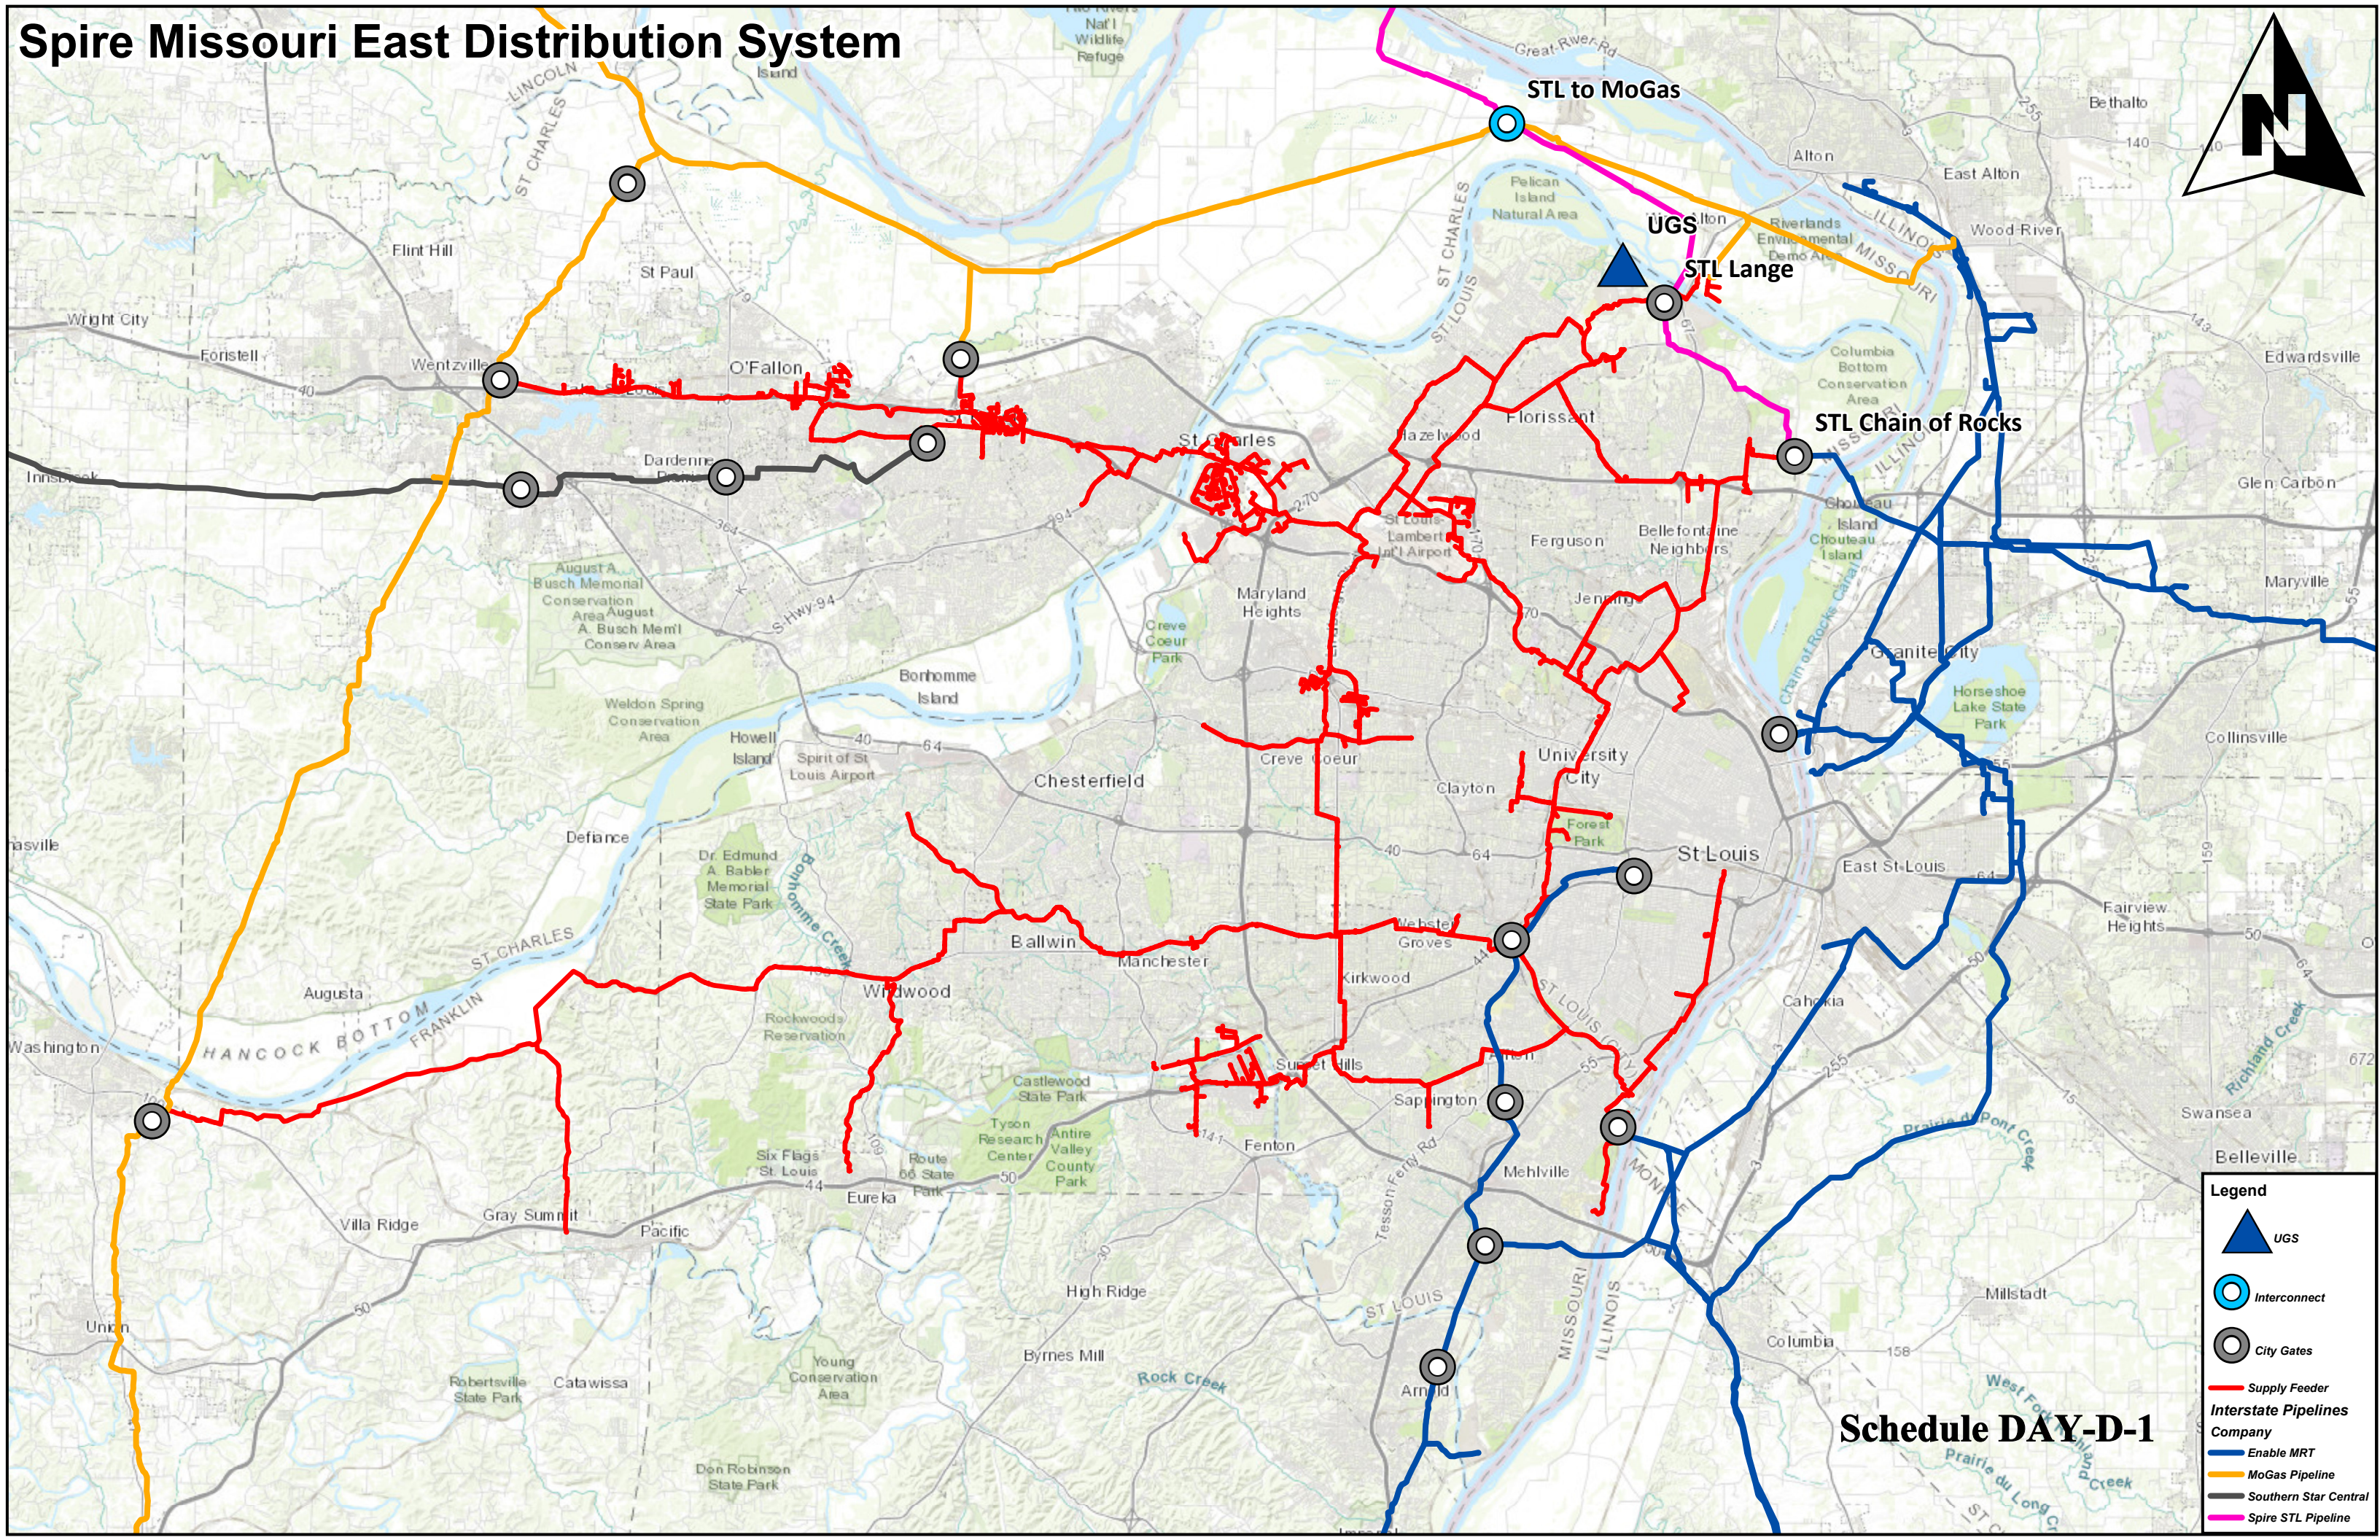

Spire Missouri East Distribution System

STL to MoGas

UGS

STL Lange

STL Chain of Rocks

Schedule DAY-D-1

Legend

- UGS
- Interconnect
- City Gates
- Supply Feeder
- Interstate Pipelines
- MoGas Pipeline
- Southern Star Central
- Spire STL Pipeline

Company

- Enable MRT
- MoGas Pipeline
- Southern Star Central
- Spire STL Pipeline

Spire Missouri East Integrated System

Spire Missouri East Integrated System

STL to MoGas

UGS

STL Lange

STL Chain of Rocks

Legend

▲ UGS

○ City Gates

○ Interconnect

— Supply Feeder

— Interstate Pipelines

Company

— Enable MRT

— MoGas Pipeline

— Southern Star Central

— Spire STL Pipeline

Schedule DAY-D-1