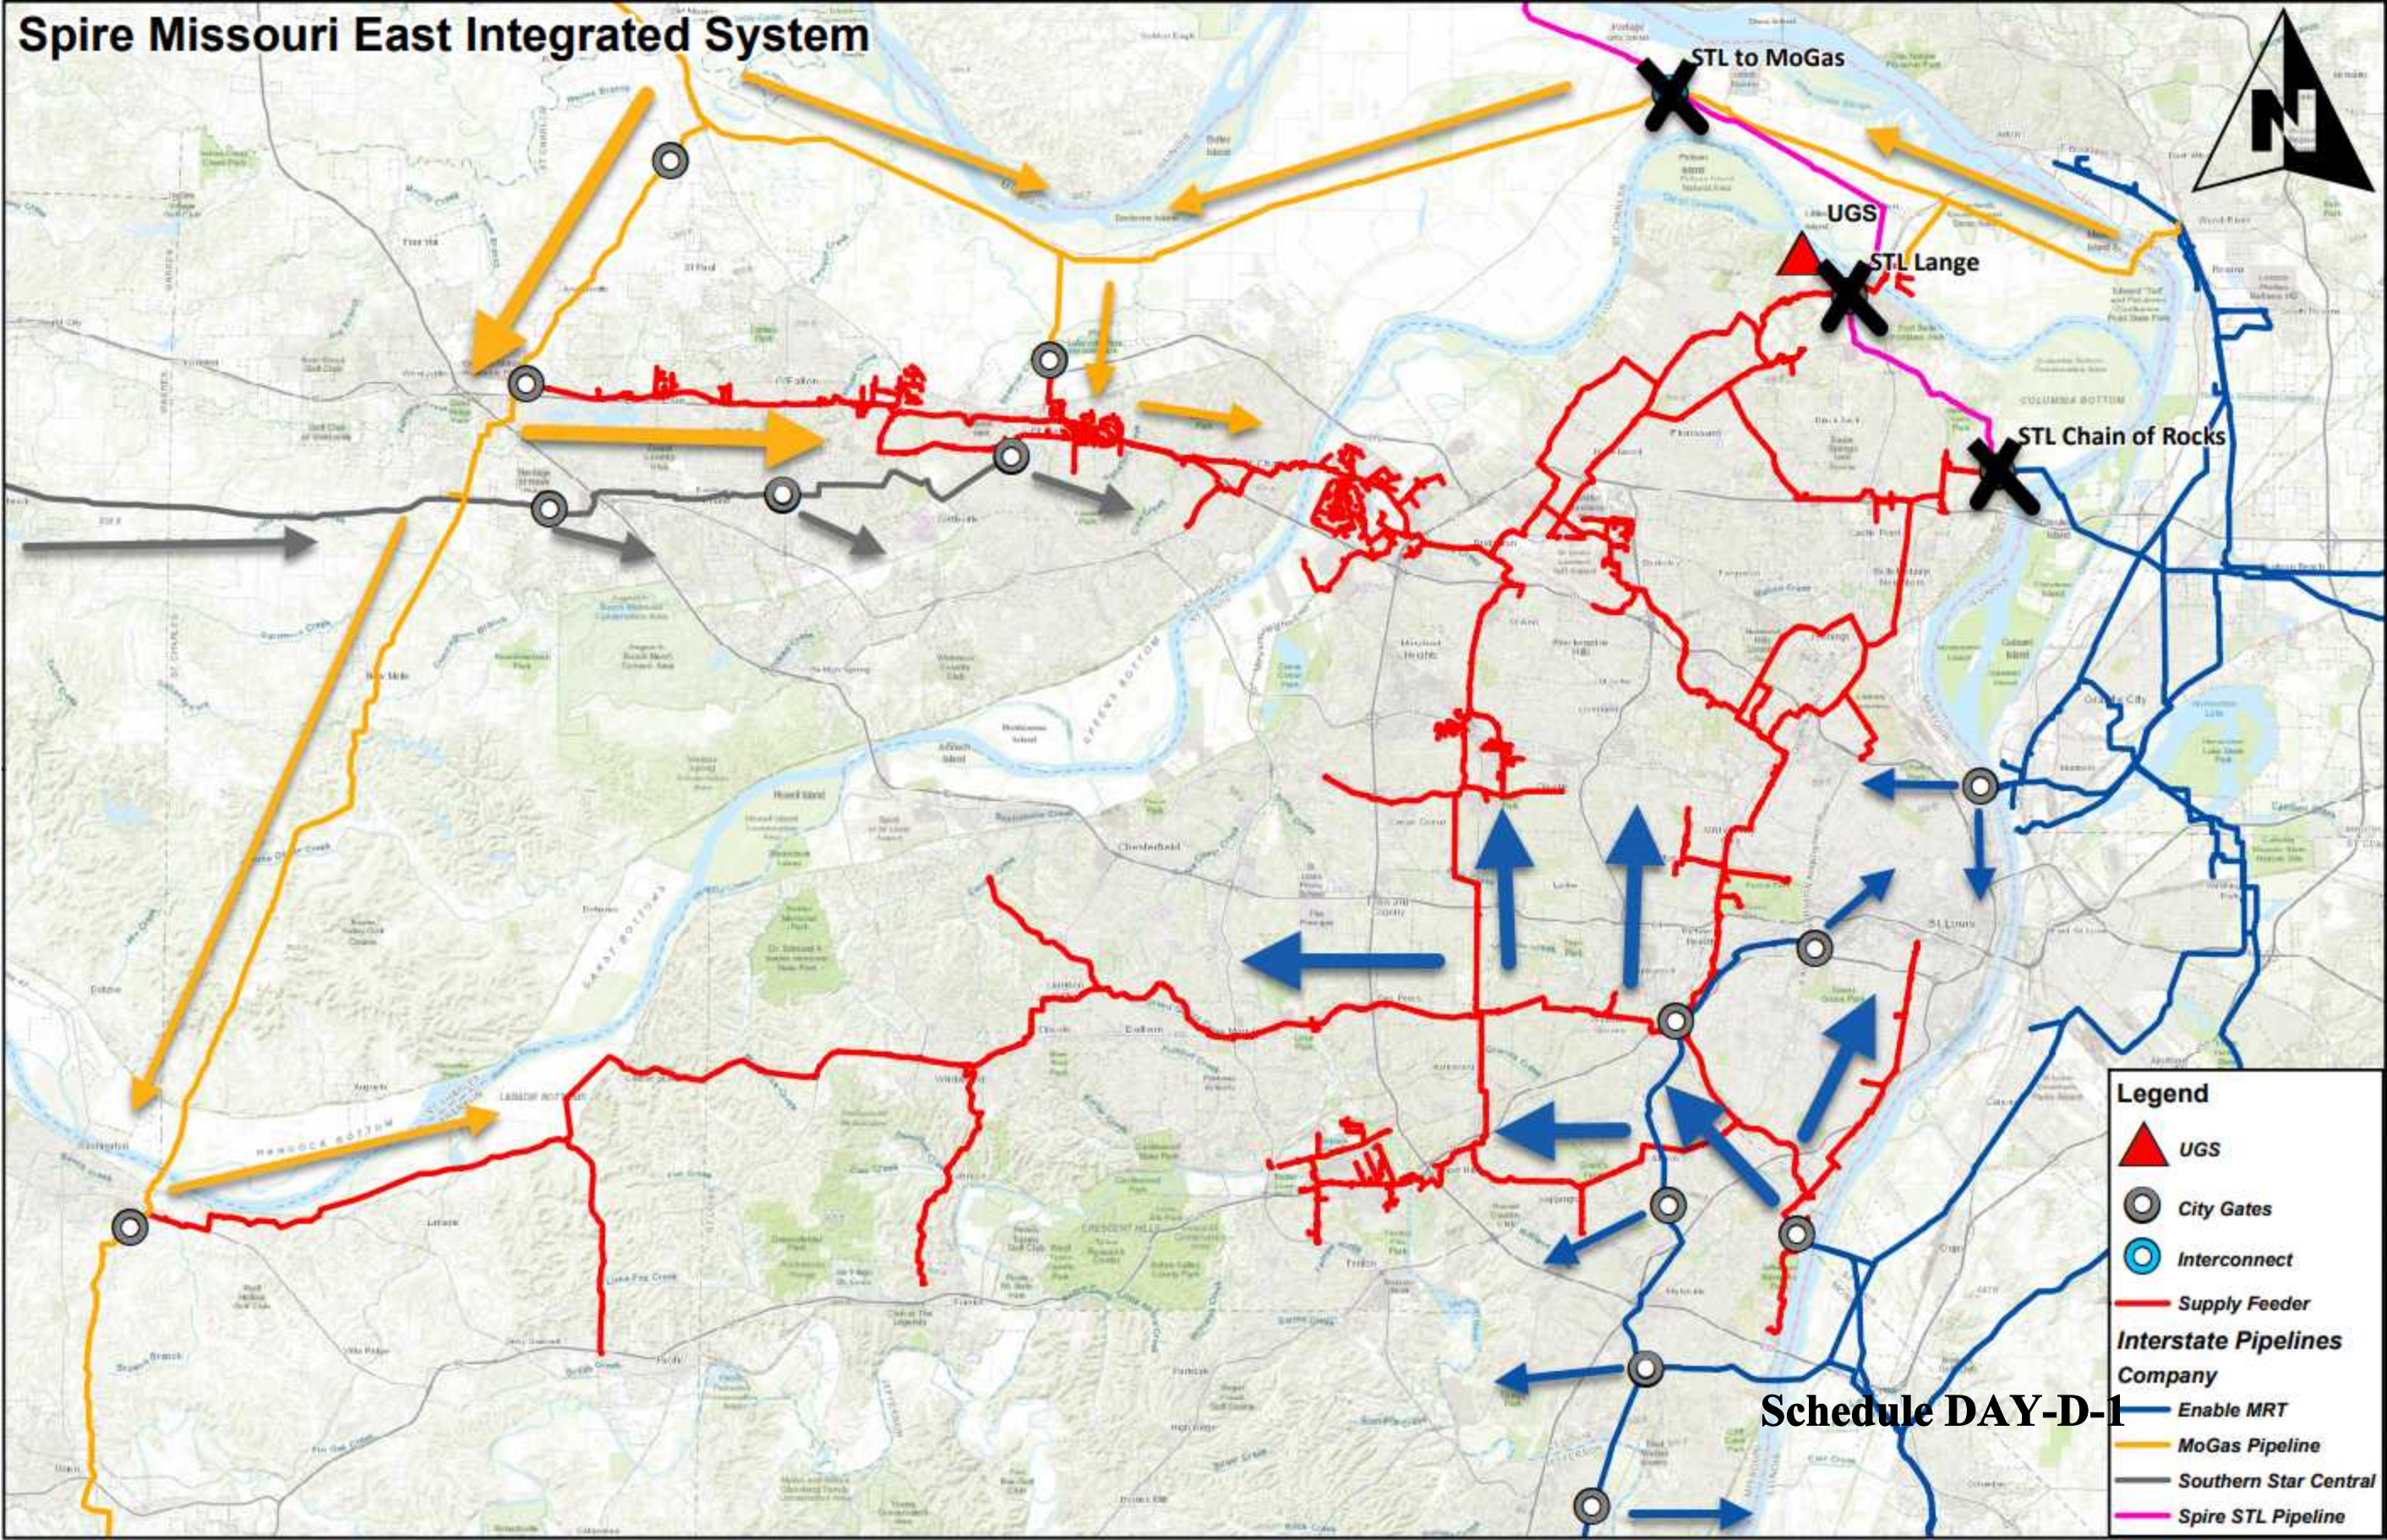

Spire Missouri East Distribution System

STL to MoGas

UGS

STL Lange

STL Chain of Rocks

Schedule DAY-D-1

Legend

- UGS
- Interconnect
- City Gates
- Supply Feeder
- Interstate Pipelines
- MoGas Pipeline
- Southern Star Central
- Spire STL Pipeline

Company

- Enable MRT
- MoGas Pipeline
- Southern Star Central
- Spire STL Pipeline

Spire Missouri East Integrated System

Spire Missouri East Integrated System

STL to MoGas

UGS

STL Lange

STL Chain of Rocks

Legend

▲ UGS

○ City Gates

○ Interconnect

— Supply Feeder

— Interstate Pipelines

Company

— Enable MRT

— MoGas Pipeline

— Southern Star Central

— Spire STL Pipeline

Schedule DAY-D-1