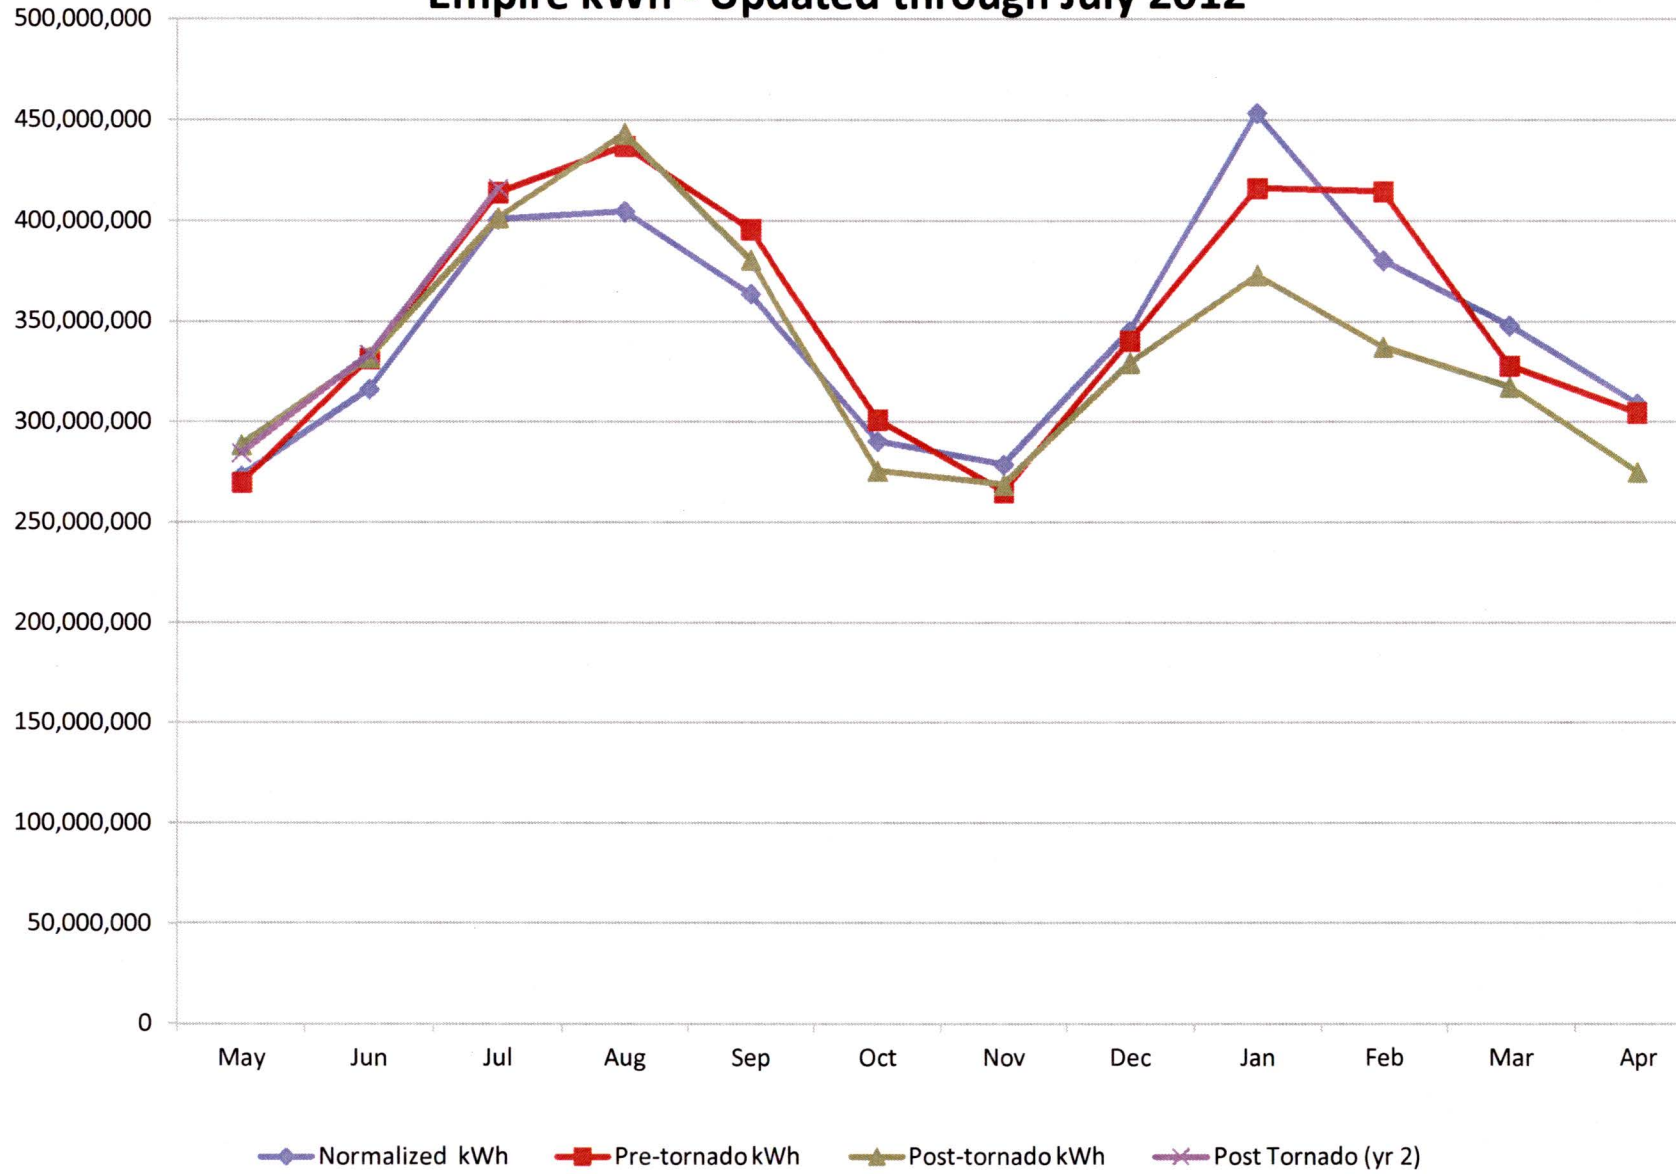

SEP 13 2012

Missouri Public Service Commission

Empire Revenue- Updated through July 2012

Staff Exhibit No. 8
Date 8-10-12 Reporter KF
File No. EP-2012-0345

Empire kWh - Updated through July 2012

Empire Customers - Updated through July 2012

Empire Weather Normalized Revenue - Updated through July 2012

Empire Weather Normalized kWh