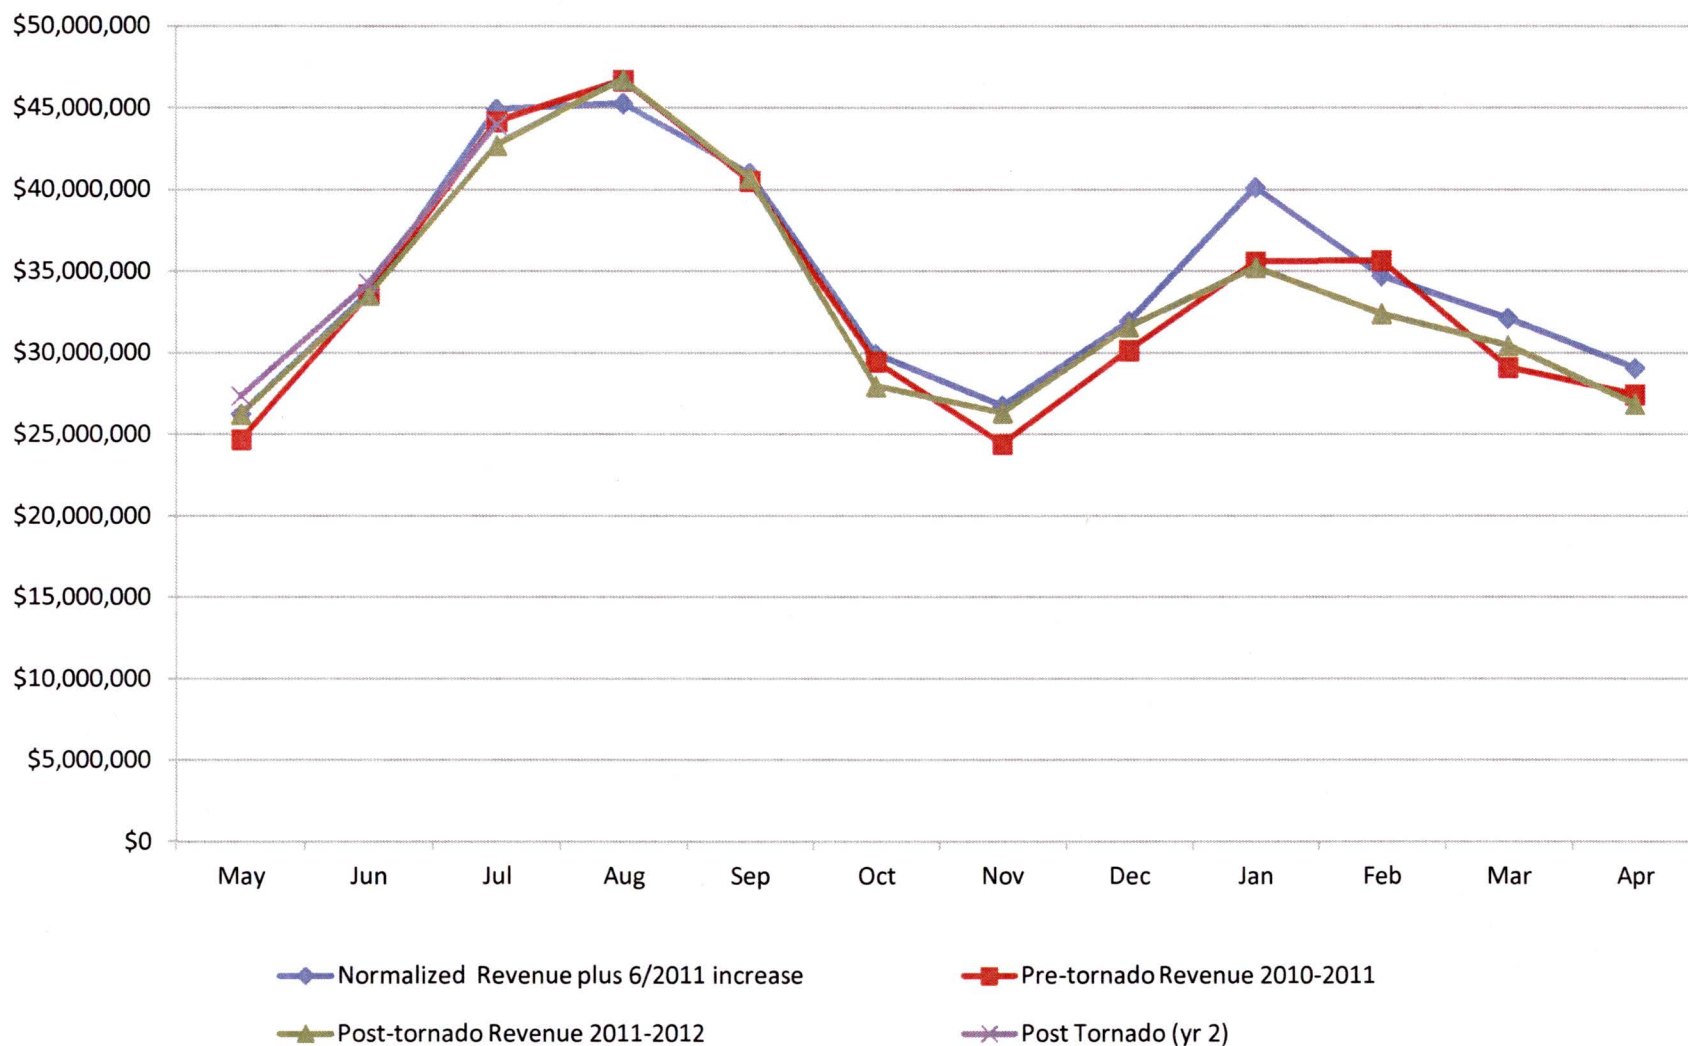

SEP 13 2012

Missouri Public Service Commission

Empire Revenue- Updated through July 2012

Staff Exhibit No. 8
Date 8-10-12 Reporter KF
File No. EP-2012-0345

Empire kWh - Updated through July 2012

Empire Customers - Updated through July 2012

Empire Weather Normalized Revenue - Updated through July 2012

Empire Weather Normalized kWh