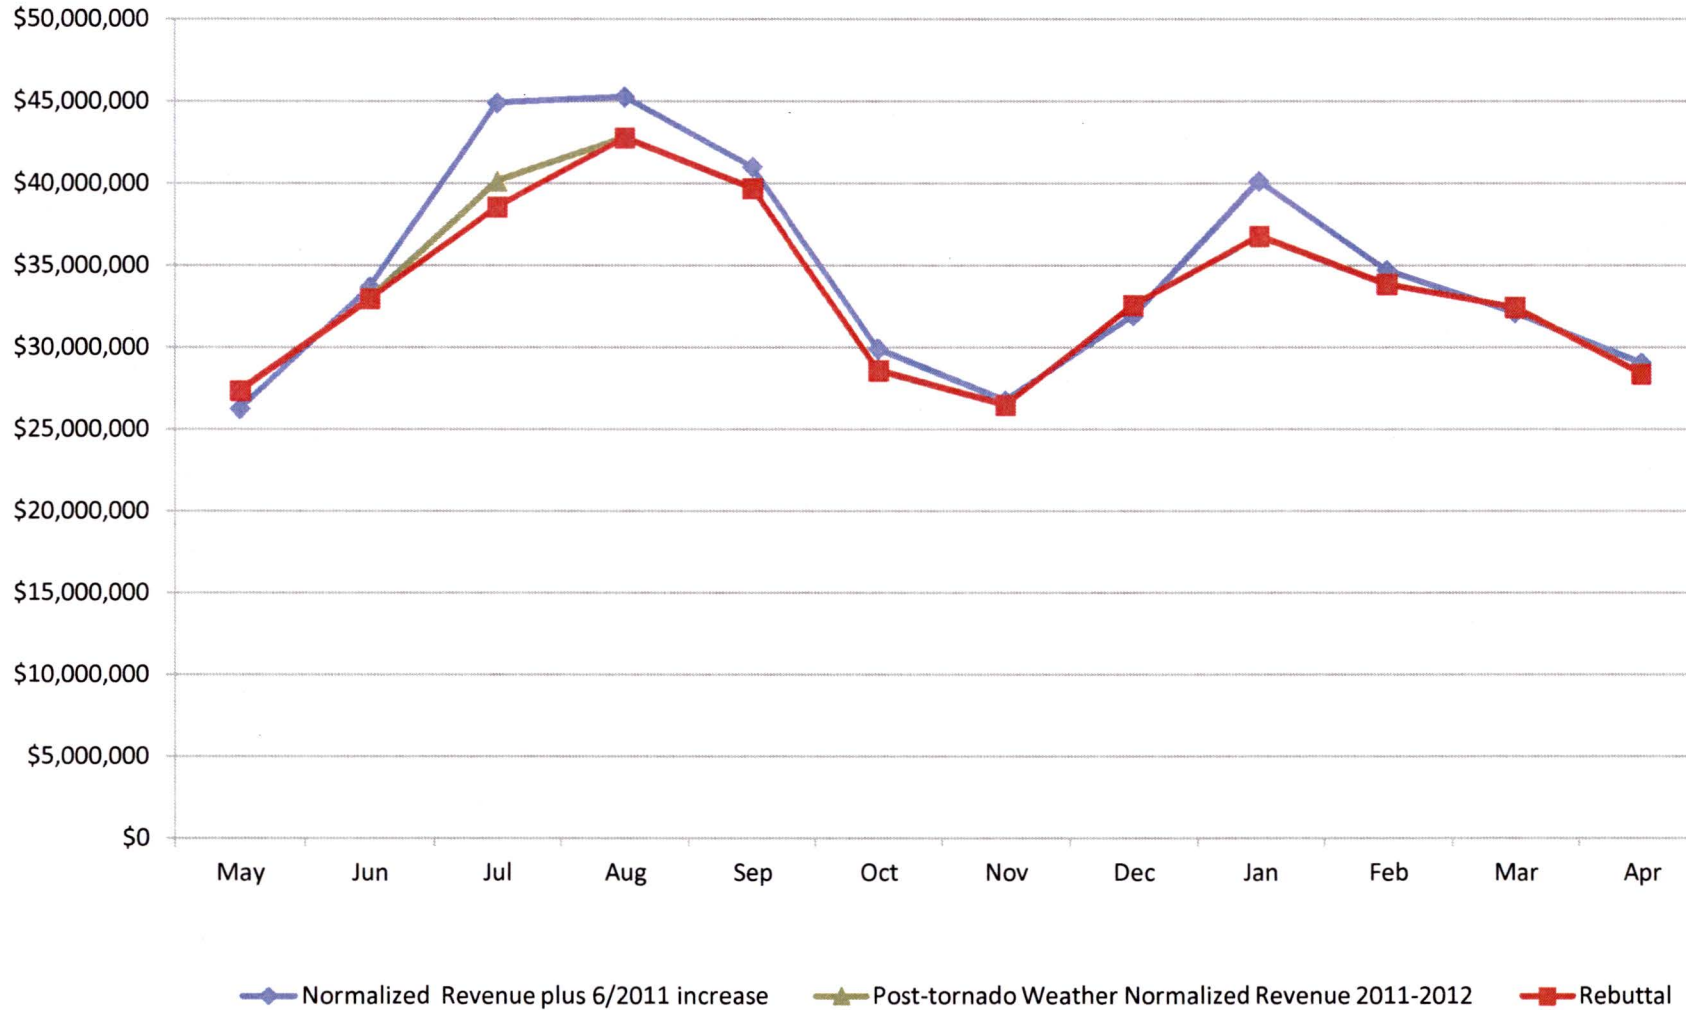

Empire Weather Normalized Revenue - Updated through July 2012