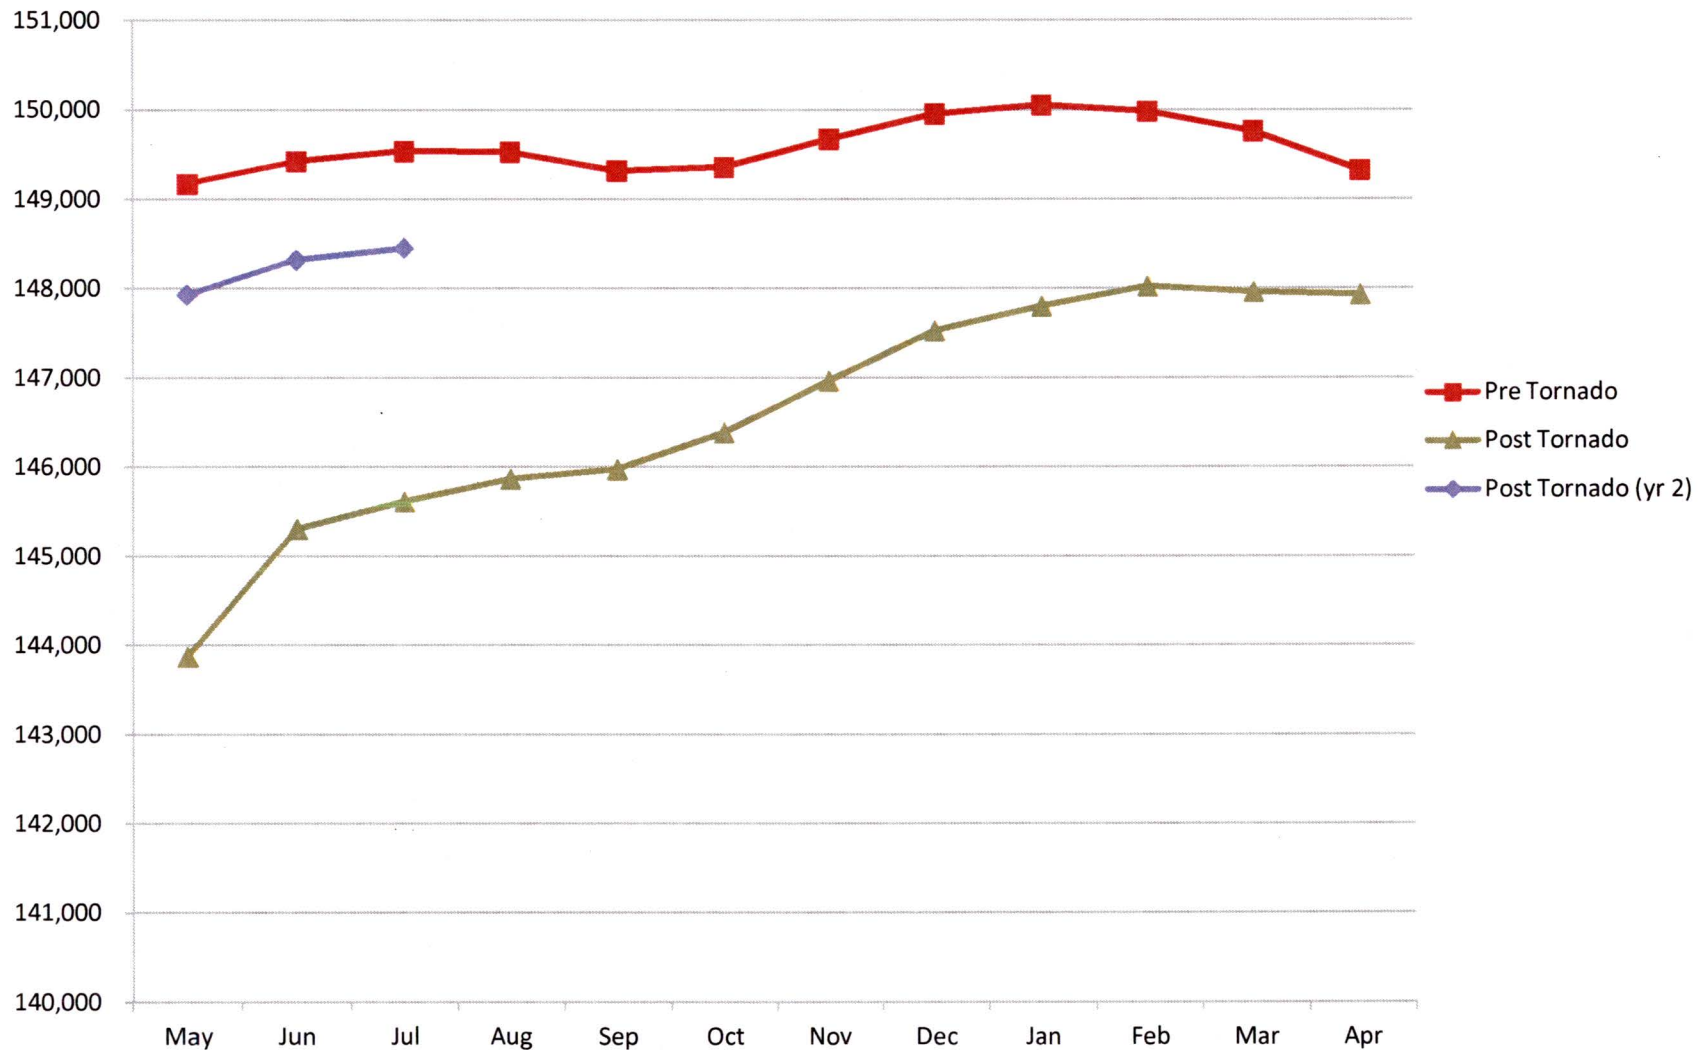

SEP 13 2012

Missouri Public Service Commission

Empire Revenue- Updated through July 2012

Staff Exhibit No. 8
Date 8-10-12 Reporter KF
File No. EP-2012-0345

Empire kWh - Updated through July 2012

Empire Customers - Updated through July 2012