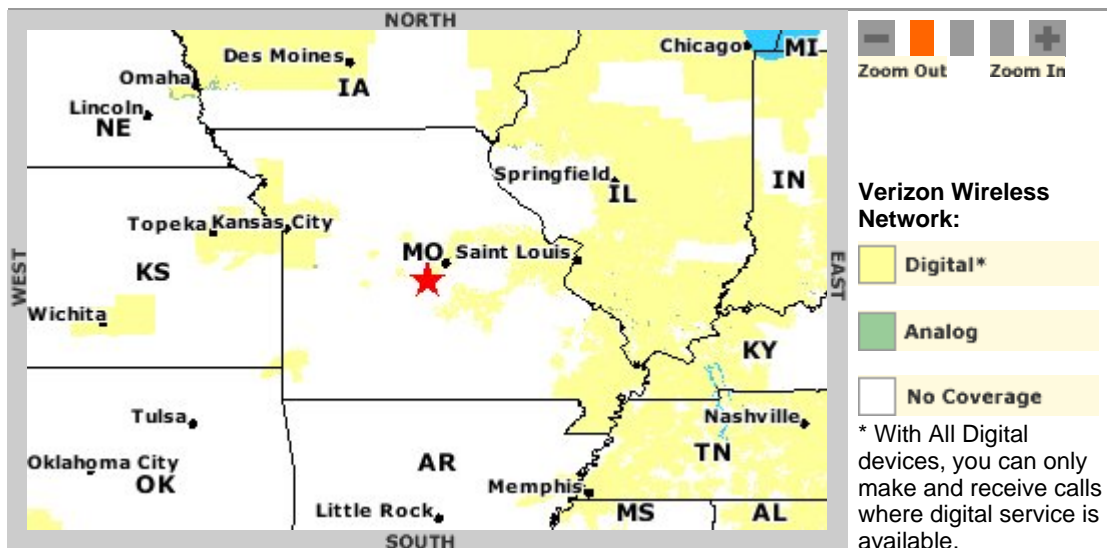

SCHEDULE NW-6

Coverage Locator

This tool identifies where Verizon Wireless offers service.

Enter either the zip code or the city and state for corresponding wireless coverage information.

Please verify the spelling of the city name as we cannot locate it within the state you selected

Zoom Out Zoom In

Verizon Wireless Network:

- Digital*
- Analog
- No Coverage

* With All Digital devices, you can only make and receive calls where digital service is available.

What coverage do you want to view?

America's Choicesm Maps

- [America's Choice for plans initiated before 2/21/05](#)
- [America's Choice/No Roaming for plans initiated on or after 2/21/05](#)
- [National SingleRatesm Map](#)
- [National Access and Enhanced Services Map](#)
- [Broadband Access and V CASTsm Map](#)
- [INpulsesm/EasyPay Map](#)
- [Verizon Wireless Network Map](#)