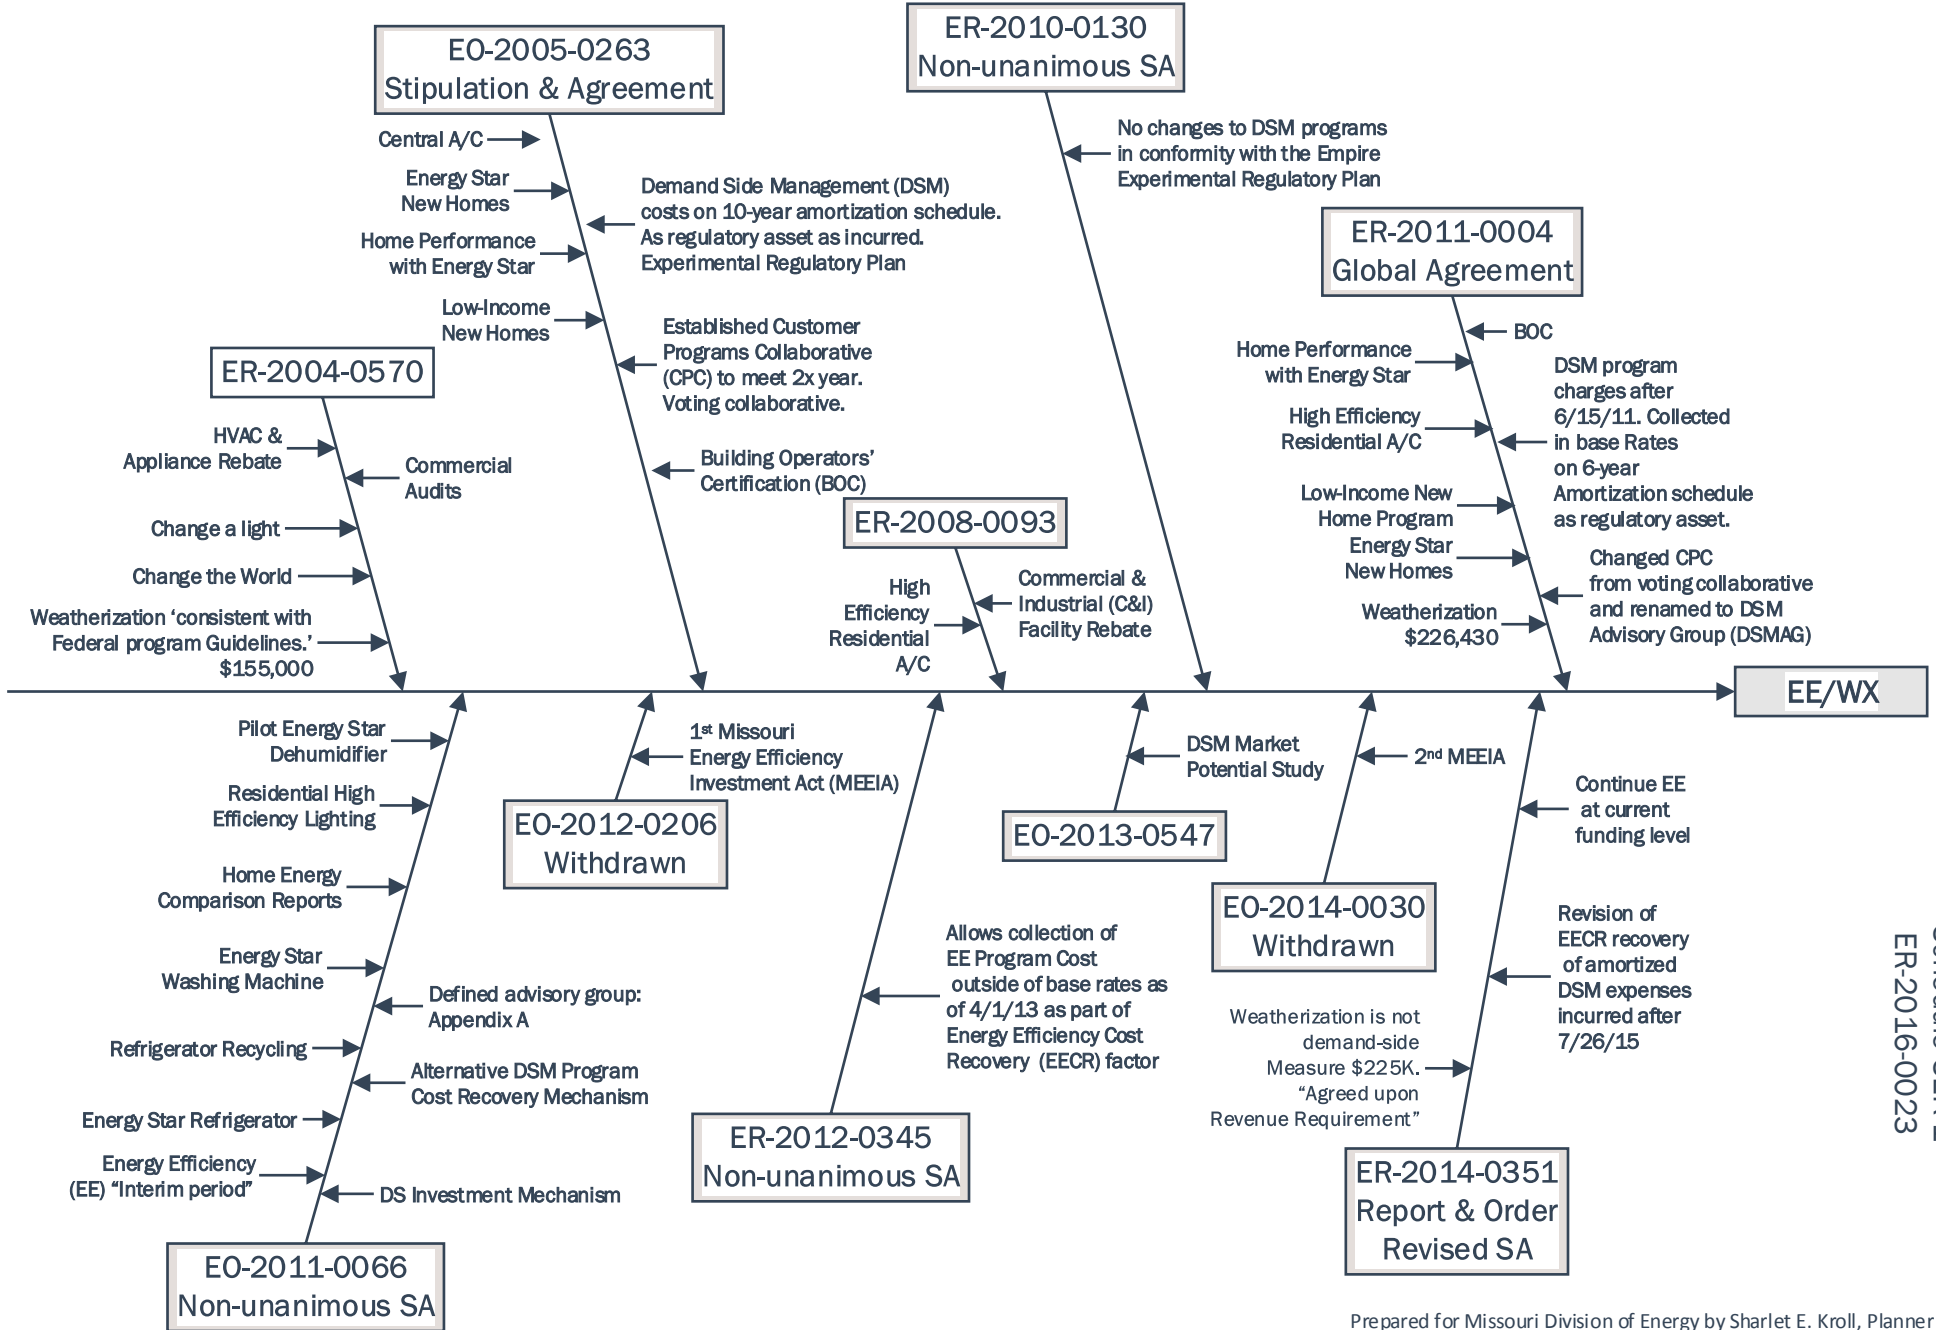

Empire District Electric Company

Schedule SEK-1
ER-2016-0023