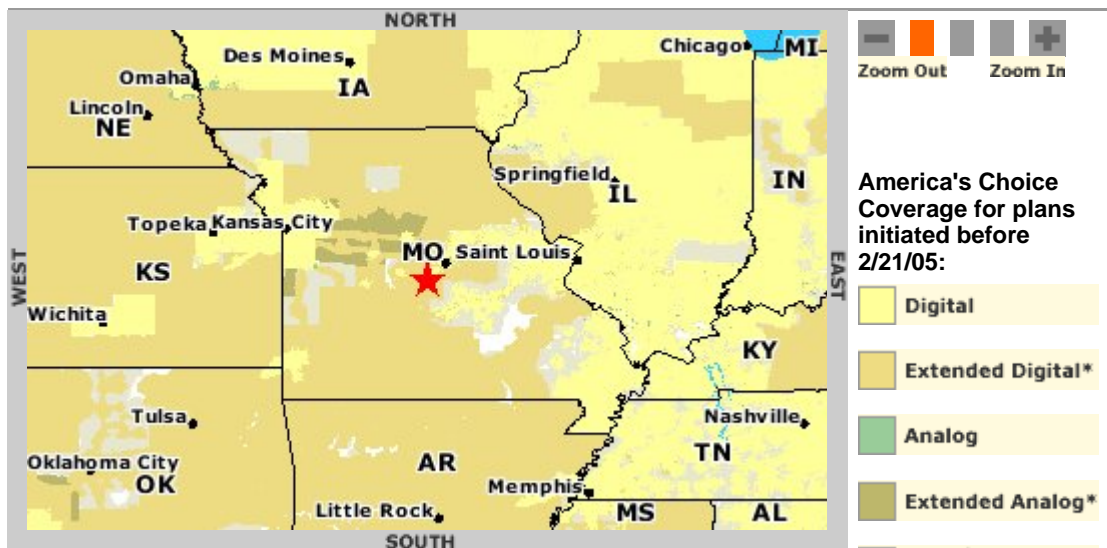

SCHEDULE NW-6

Coverage Locator

This tool identifies where Verizon Wireless offers service.

Enter either the zip code or the city and state for corresponding wireless coverage information.

Please verify the spelling of the city name as we cannot locate it within the state you selected

What coverage do you want to view?

America's Choicesm Maps

- America's Choice for plans initiated before 2/21/05
- America's Choice/No Roaming for plans initiated on or after 2/21/05

- [National SingleRatesm Map](#)
- [National Access and Enhanced Services Map](#)
- [Broadband Access and V CASTsm Map](#)
- [INpulsesm/EasyPay Map](#)
- [Verizon Wireless Network Map](#)

Zip Code OR City State

DISPLAY MAP

Important information about Coverage Locator Maps

*Extended coverage provided through agreements with other wireless carriers.

This map is not a guarantee of coverage and may contain areas with no service.

This map is a general prediction of where rates and outdoor coverage apply based on our internal data.

Coverage Locator

Wireless service is subject to limitations, particularly near boundaries and in remote areas. Customer equipment, cell site availability, topography and other environmental considerations also affect service, which may vary significantly within buildings. Service outside the Verizon Wireless network, although depicted as America's Choice or National SingleRate, is based on information from other carriers or publicly available information, and we cannot ensure its accuracy. With "All-Digital" devices you can make and receive calls only when digital service is available in the America's Choice Home Airtime Rate and Coverage Area and when digital service is available while roaming. When digital service is not available your device will not operate or be able to make 911 calls. Check your roaming indicator to determine where rates apply.