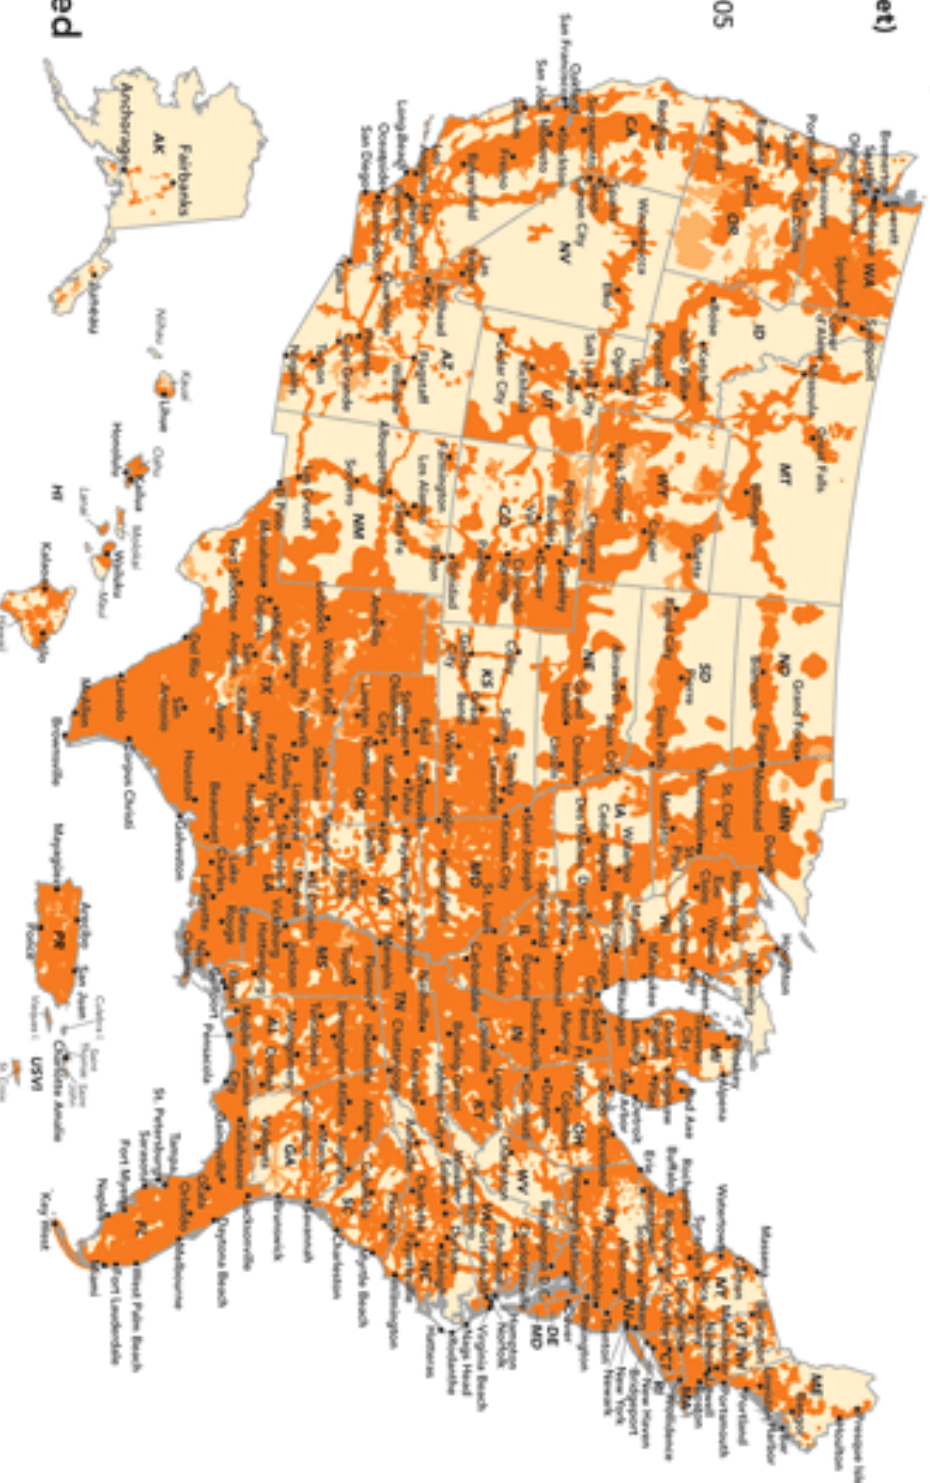

# CINGULAR NATION

No Roaming or Long Distance Charges Nationwide

## Cingular Nation (with a GSM handset)

- Anytime, Mobile to Mobile and Night & Weekend Minutes apply

## Future Coverage Area

- Estimated Availability by Year End 2005

## No Service Area