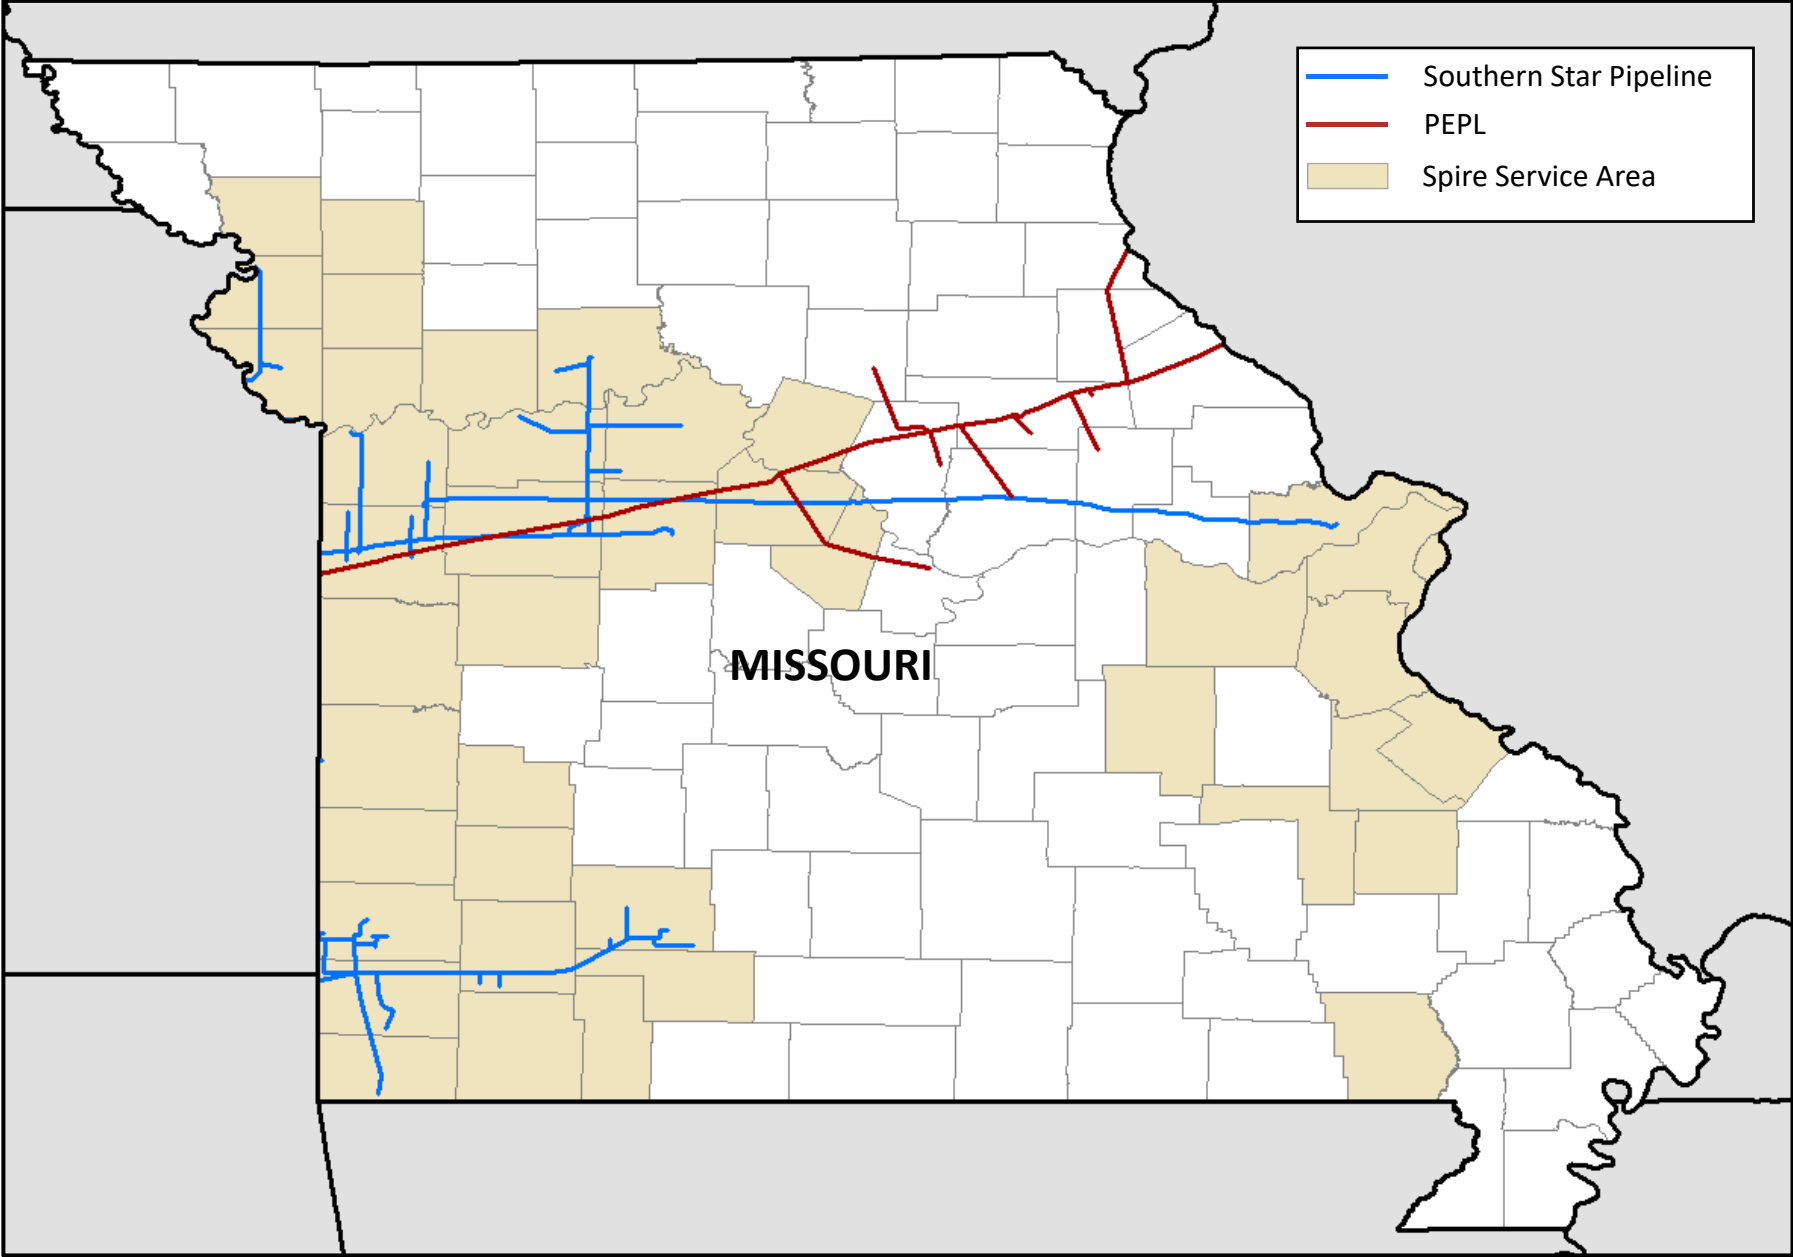

Spire Missouri Service Area

Sources: PHMSA; ESRI ARC Map, <https://psc.mo.gov/CMSInternetData/Gas/Missouri%20Natural%20Gas%20Pipeline%20Map%207-12-2018.pdf>