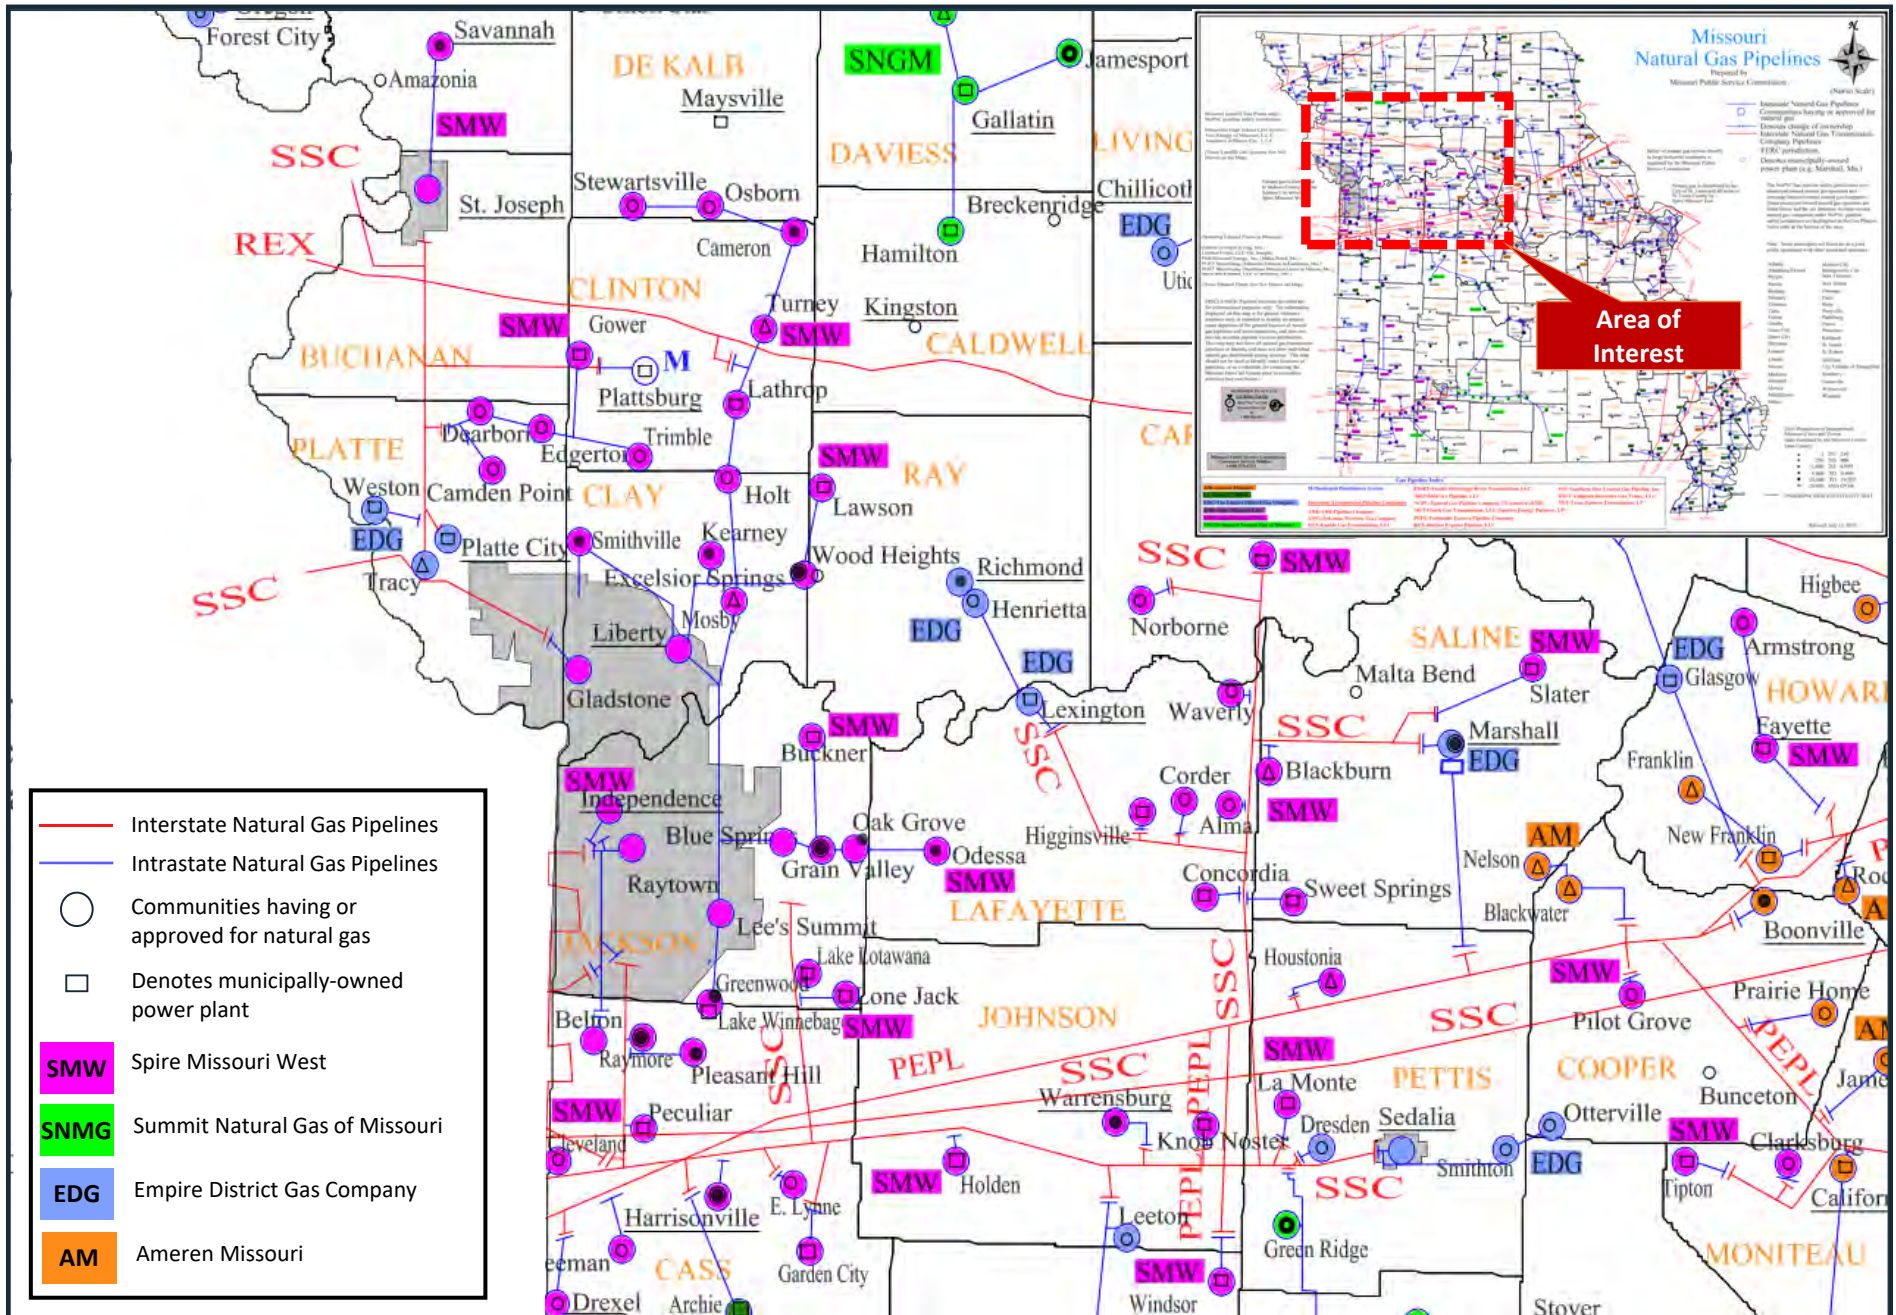

# Northwest Spire Area

Source: <https://psc.mo.gov/CMSInternetData/Gas/Missouri%20Natural%20Gas%20Pipeline%20Map%207-12-2018.pdf>