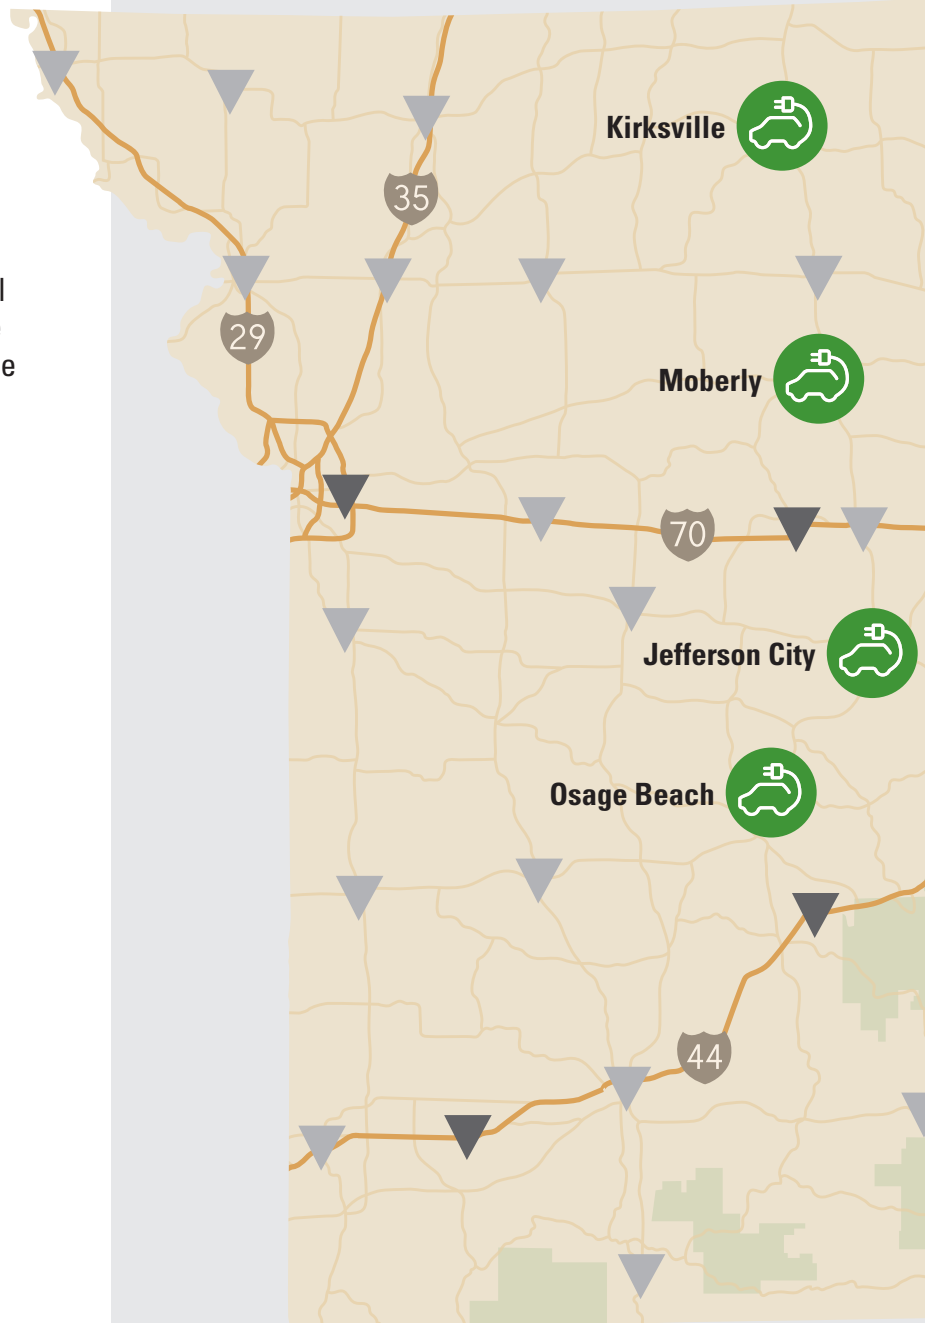

Electric Vehicle Fast Charging Network

Enabling Missouri's Clean Transportation Future

Missouri Fast Charging Network

Ameren Missouri is doing its part to fulfill Missouri's vision for electric vehicle (EV) fast charging stations throughout the entire state. The map shows the network of stations that will enable safe and convenient long-distance travel for EV owners and allow more drivers to choose electric for their next vehicle. Many are available today and more are coming soon!

Ameren Missouri Fast Charging Locations

Kirksville

Ayerco
2214 N Baltimore St.
(Opening late 2020)

Moberly

Fastlane
600 US-24

Jefferson City

Courtyard by Marriott
610 Bolivar Street

Osage Beach

Dierbergs
4655 Osage Beach Pkwy

-  Ameren Missouri Active Sites (2020)
-  Ameren Missouri Planned Sites (2021)

Canton

Ayerco
1702 Oak St.

Bowling Green

Ayerco
18048 MO-161

Warrenton

Schnucks
499 E. Veterans Memorial Pkwy.

LOCATIONS COMING IN 2021:

Eureka

Ironton

Sikeston

Ameren Missouri Fast Charging Location Facts:

Charge a typical EV from ~5% to 80% in as little as 45 minutes

All EVs supported (including Tesla with correct adapter)