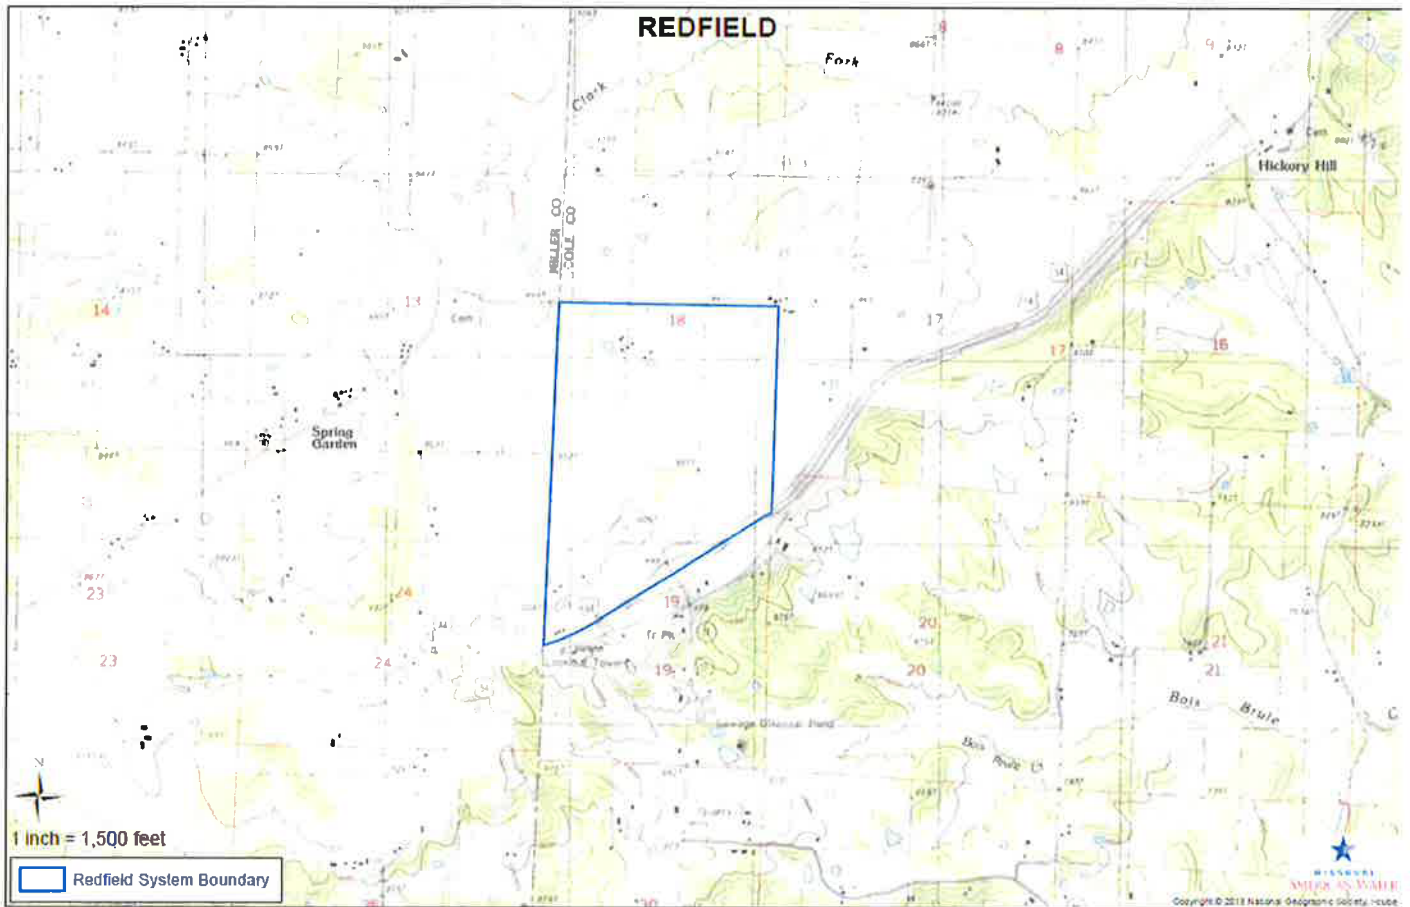

For

Missouri Service Area (City of Jefferson City,
MO, Callaway County and Cole County, MO and
Vicinity)

Missouri-American Water Company
Name of Issuing Corporation

Community, Town or City

Map - Redfield Service Area

* Indicates new rate or text

+ Indicates change

DATE OF ISSUE: March 13, 2015

DATE OF EFFECTIVE: April 12, 2015

ISSUED BY: Frank Kartmann, President
727 Craig Road, St. Louis, MO 63141