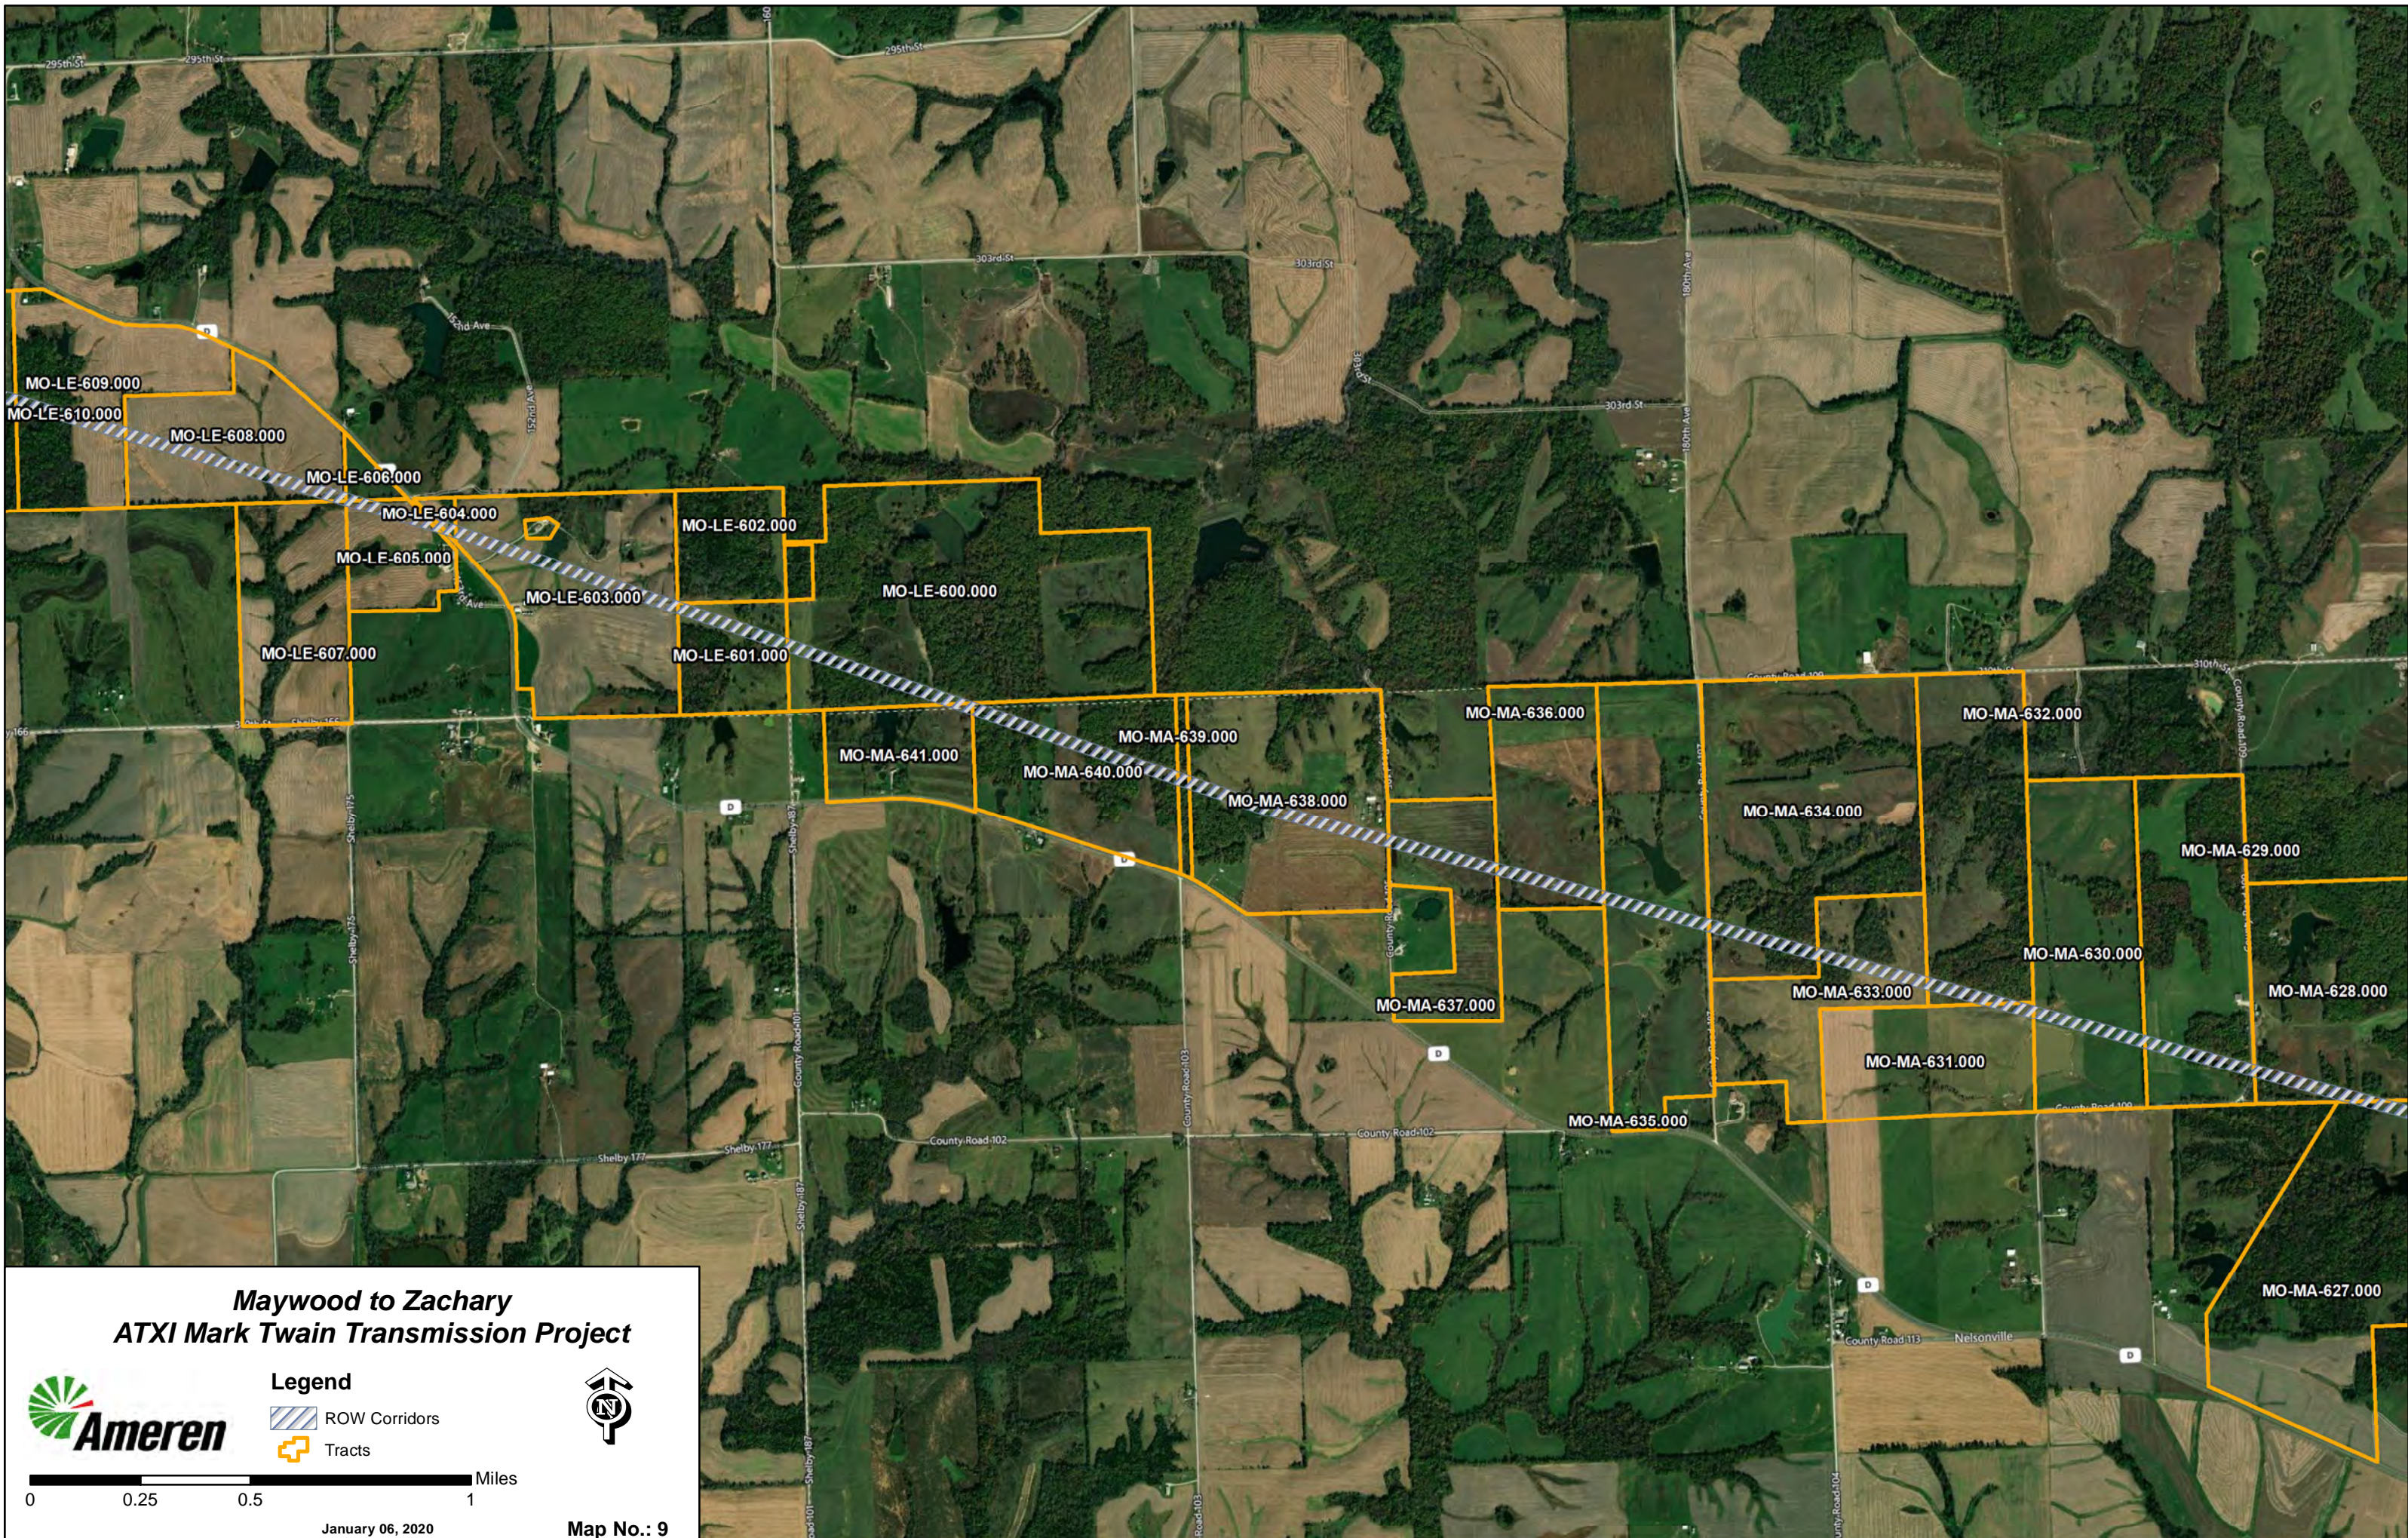

1: MO-KN-609.000
2: MO-KN-604.000

MO-LE-624.000

**Maywood to Zachary
ATXI Mark Twain Transmission Project**

Legend

-  ROW Corridors
-  Tracts

January 06, 2020

Map No.: 8

**Maywood to Zachary
ATXI Mark Twain Transmission Project**

Legend

-  ROW Corridors
-  Tracts

**Maywood to Zachary
ATXI Mark Twain Transmission Project**

Legend

-  ROW Corridors
-  Tracts

January 06, 2020

Map No.: 10

**Maywood to Zachary
ATXI Mark Twain Transmission Project**

Legend

- ROW Corridors
- Tracts

January 06, 2020

Map No.: 11

Maywood to Zachary ATXI Mark Twain Transmission Project

Legend

-  ROW Corridors
-  Tracts

January 06, 2020

Map No.: 12