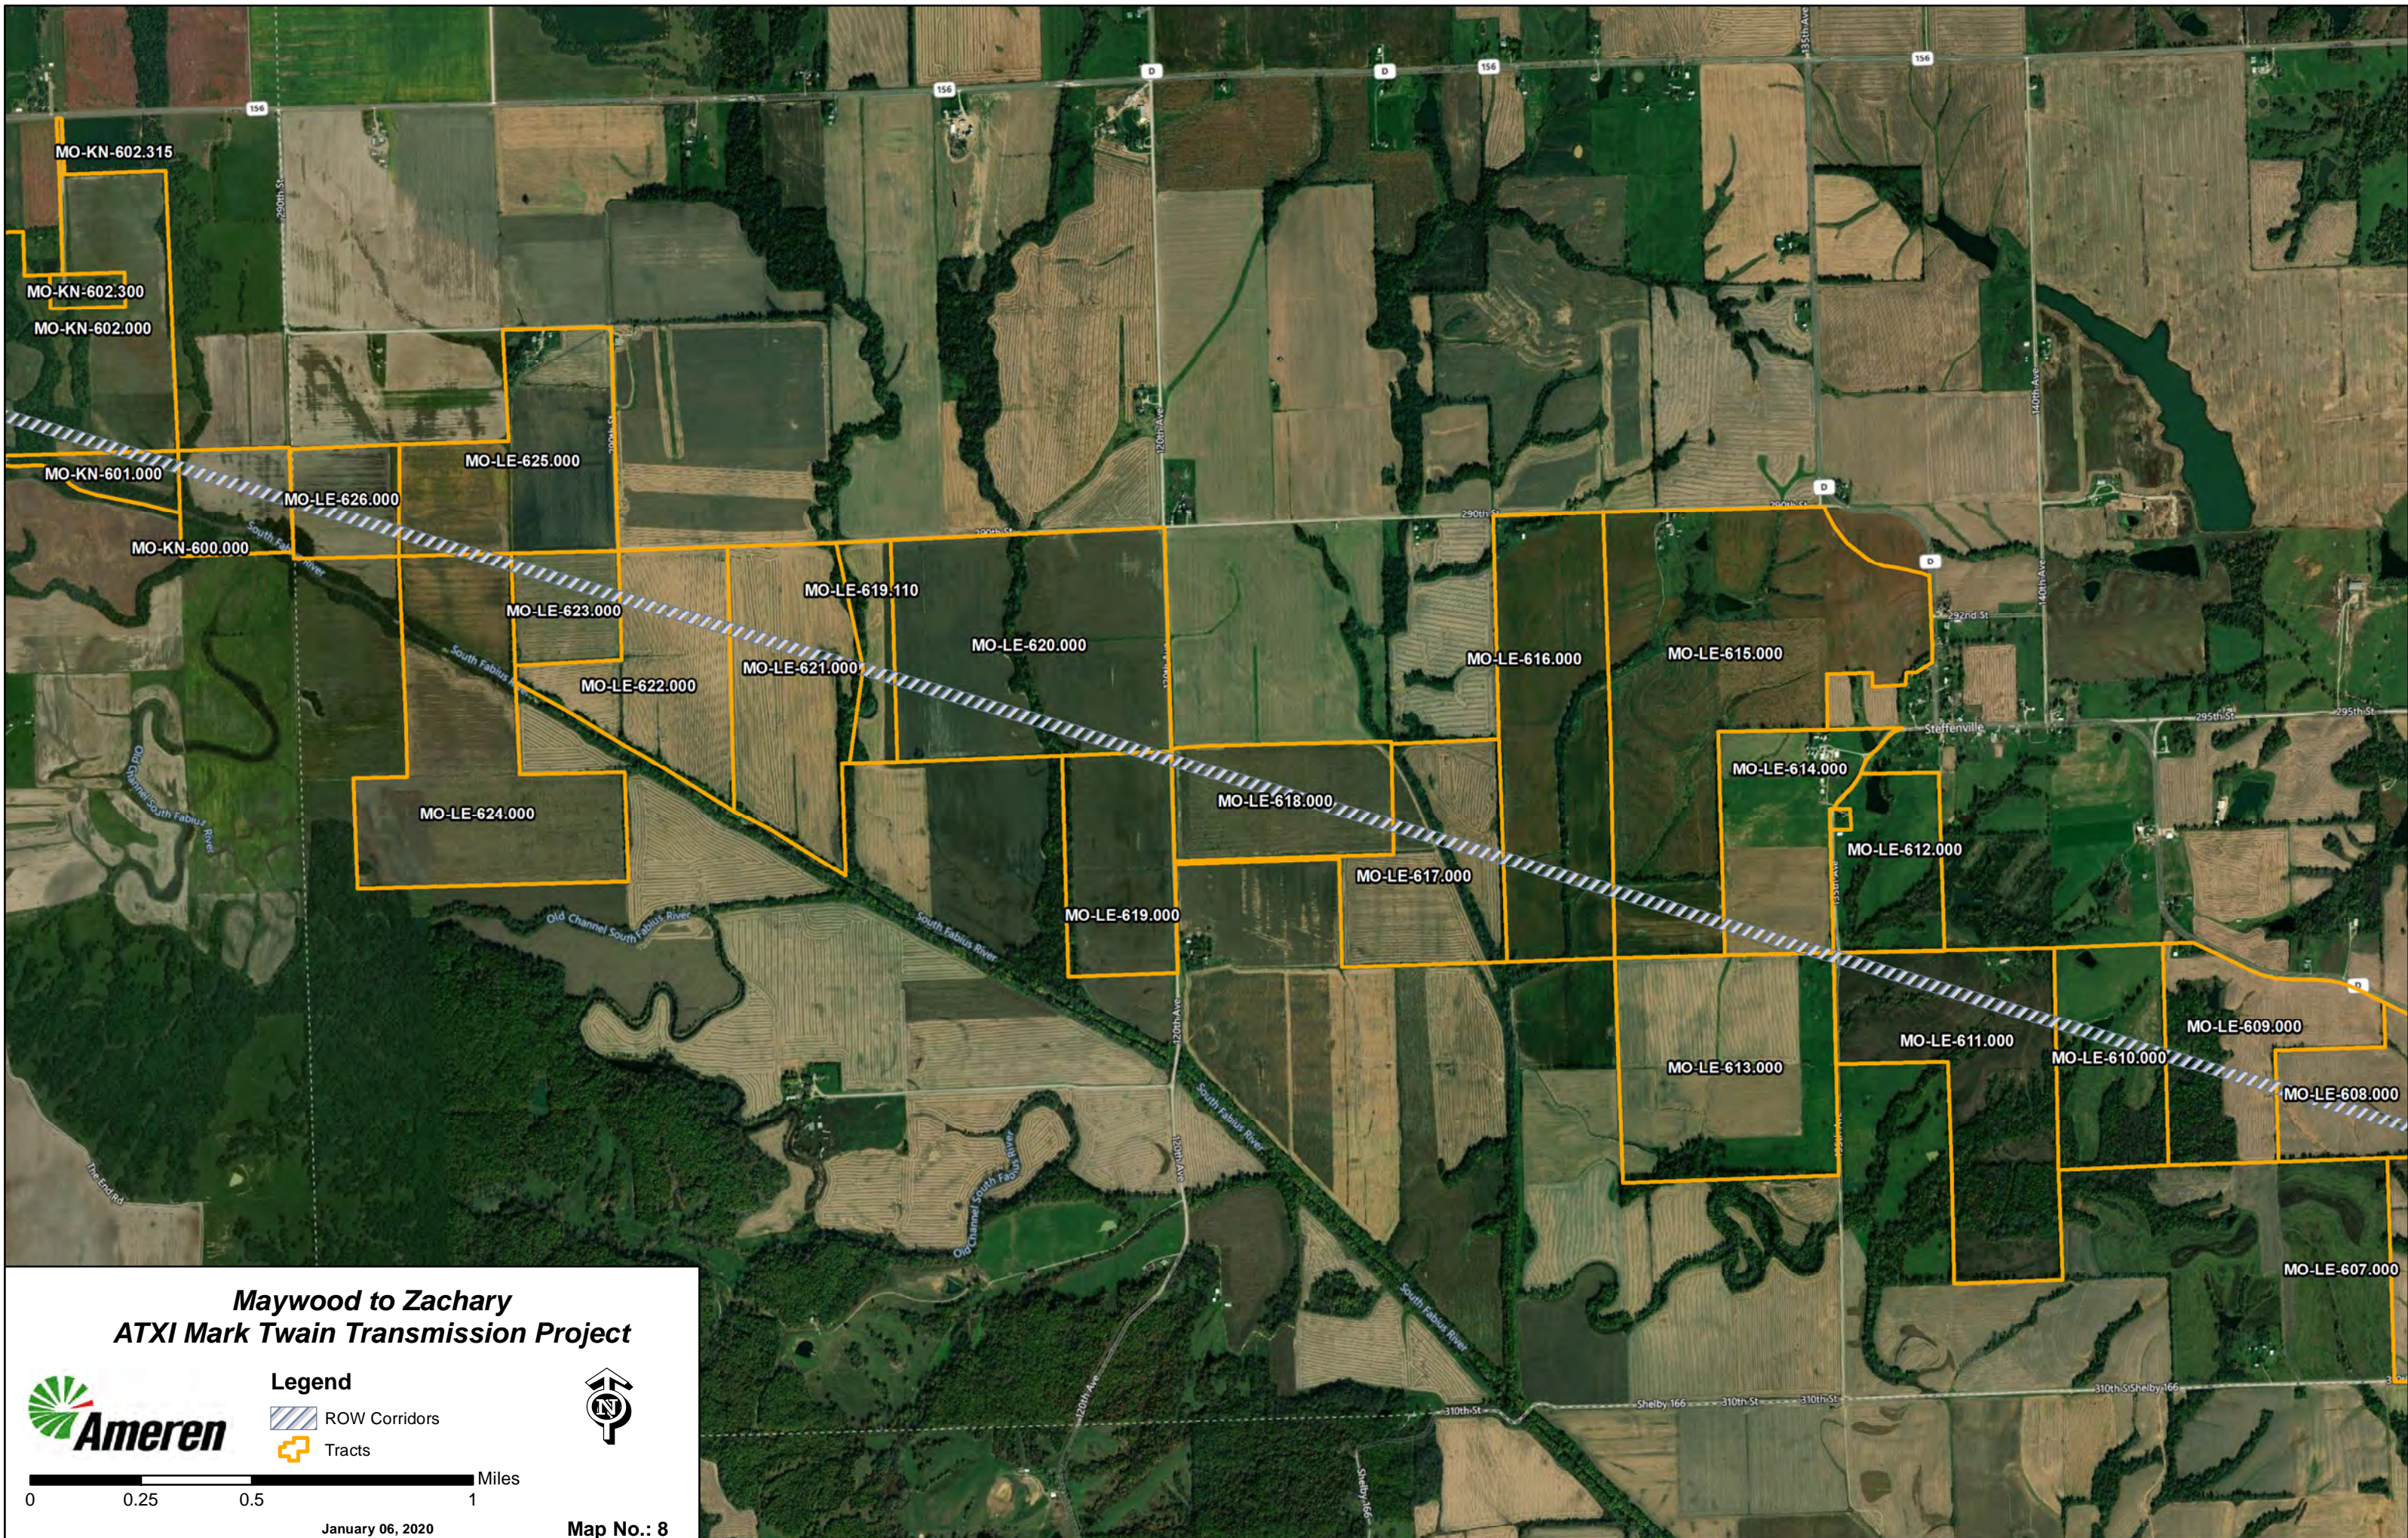

January 06, 2020

Map No.: 6

MO-KN-631.000
MO-KN-632.000
MO-KN-630.000

**Maywood to Zachary
ATXI Mark Twain Transmission Project**

Legend

-  ROW Corridors
-  Tracts

January 06, 2020

Map No.: 7

1: MO-KN-609.000
2: MO-KN-604.000

MO-LE-624.000

**Maywood to Zachary
ATXI Mark Twain Transmission Project**

Legend

-  ROW Corridors
-  Tracts

January 06, 2020

Map No.: 8

**Maywood to Zachary
ATXI Mark Twain Transmission Project**

Legend

-  ROW Corridors
-  Tracts

**Maywood to Zachary
ATXI Mark Twain Transmission Project**

Legend

-  ROW Corridors
-  Tracts

January 06, 2020

Map No.: 10

**Maywood to Zachary
ATXI Mark Twain Transmission Project**

Map No.: 12