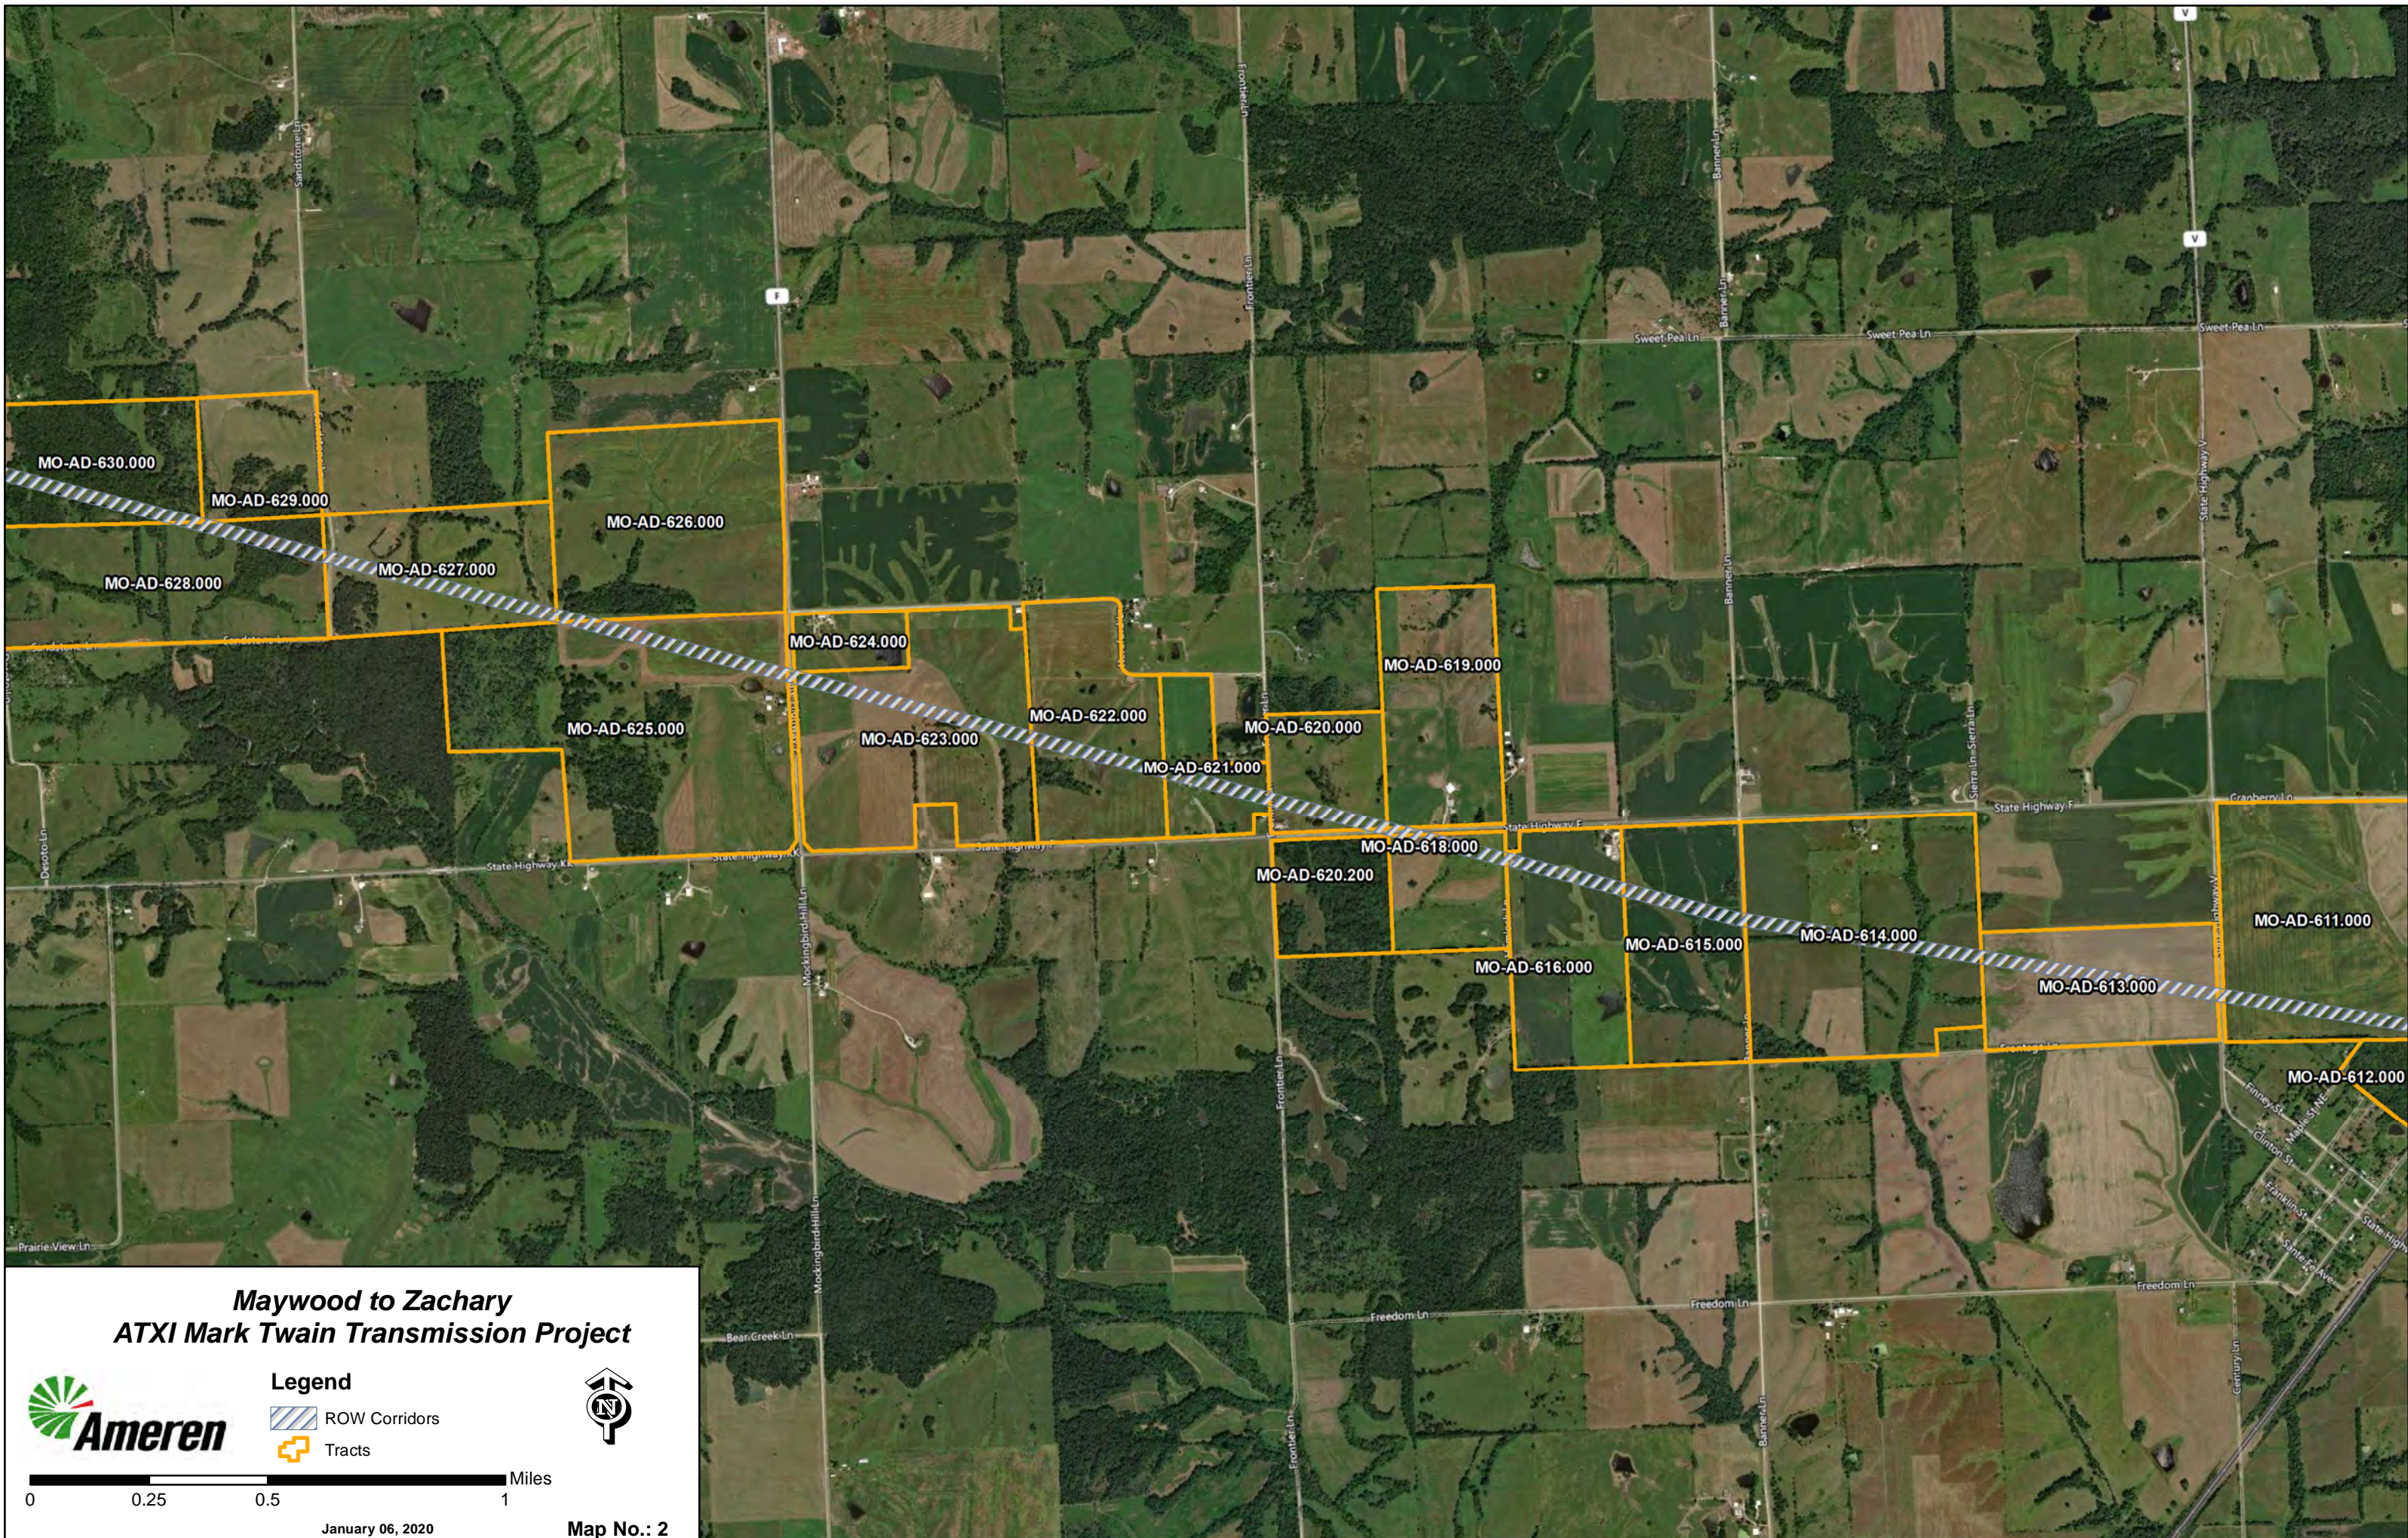

**Maywood to Zachary
ATXI Mark Twain Transmission Project**

Legend

-  ROW Corridors
-  Tracts

January 06, 2020

**Maywood to Zachary
ATXI Mark Twain Transmission Project**

Legend

-  ROW Corridors
-  Tracts

January 06, 2020

Map No.: 1

**Maywood to Zachary
ATXI Mark Twain Transmission Project**

Legend

-  ROW Corridors
-  Tracts

January 06, 2020

Map No.: 2

**Maywood to Zachary
ATXI Mark Twain Transmission Project**

Legend

-  ROW Corridors
-  Tracts

January 06, 2020

Map No.: 3

**Maywood to Zachary
ATXI Mark Twain Transmission Project**

Legend

-  ROW Corridors
-  Tracts

January 06, 2020

Map No.: 4

Map No.: 12