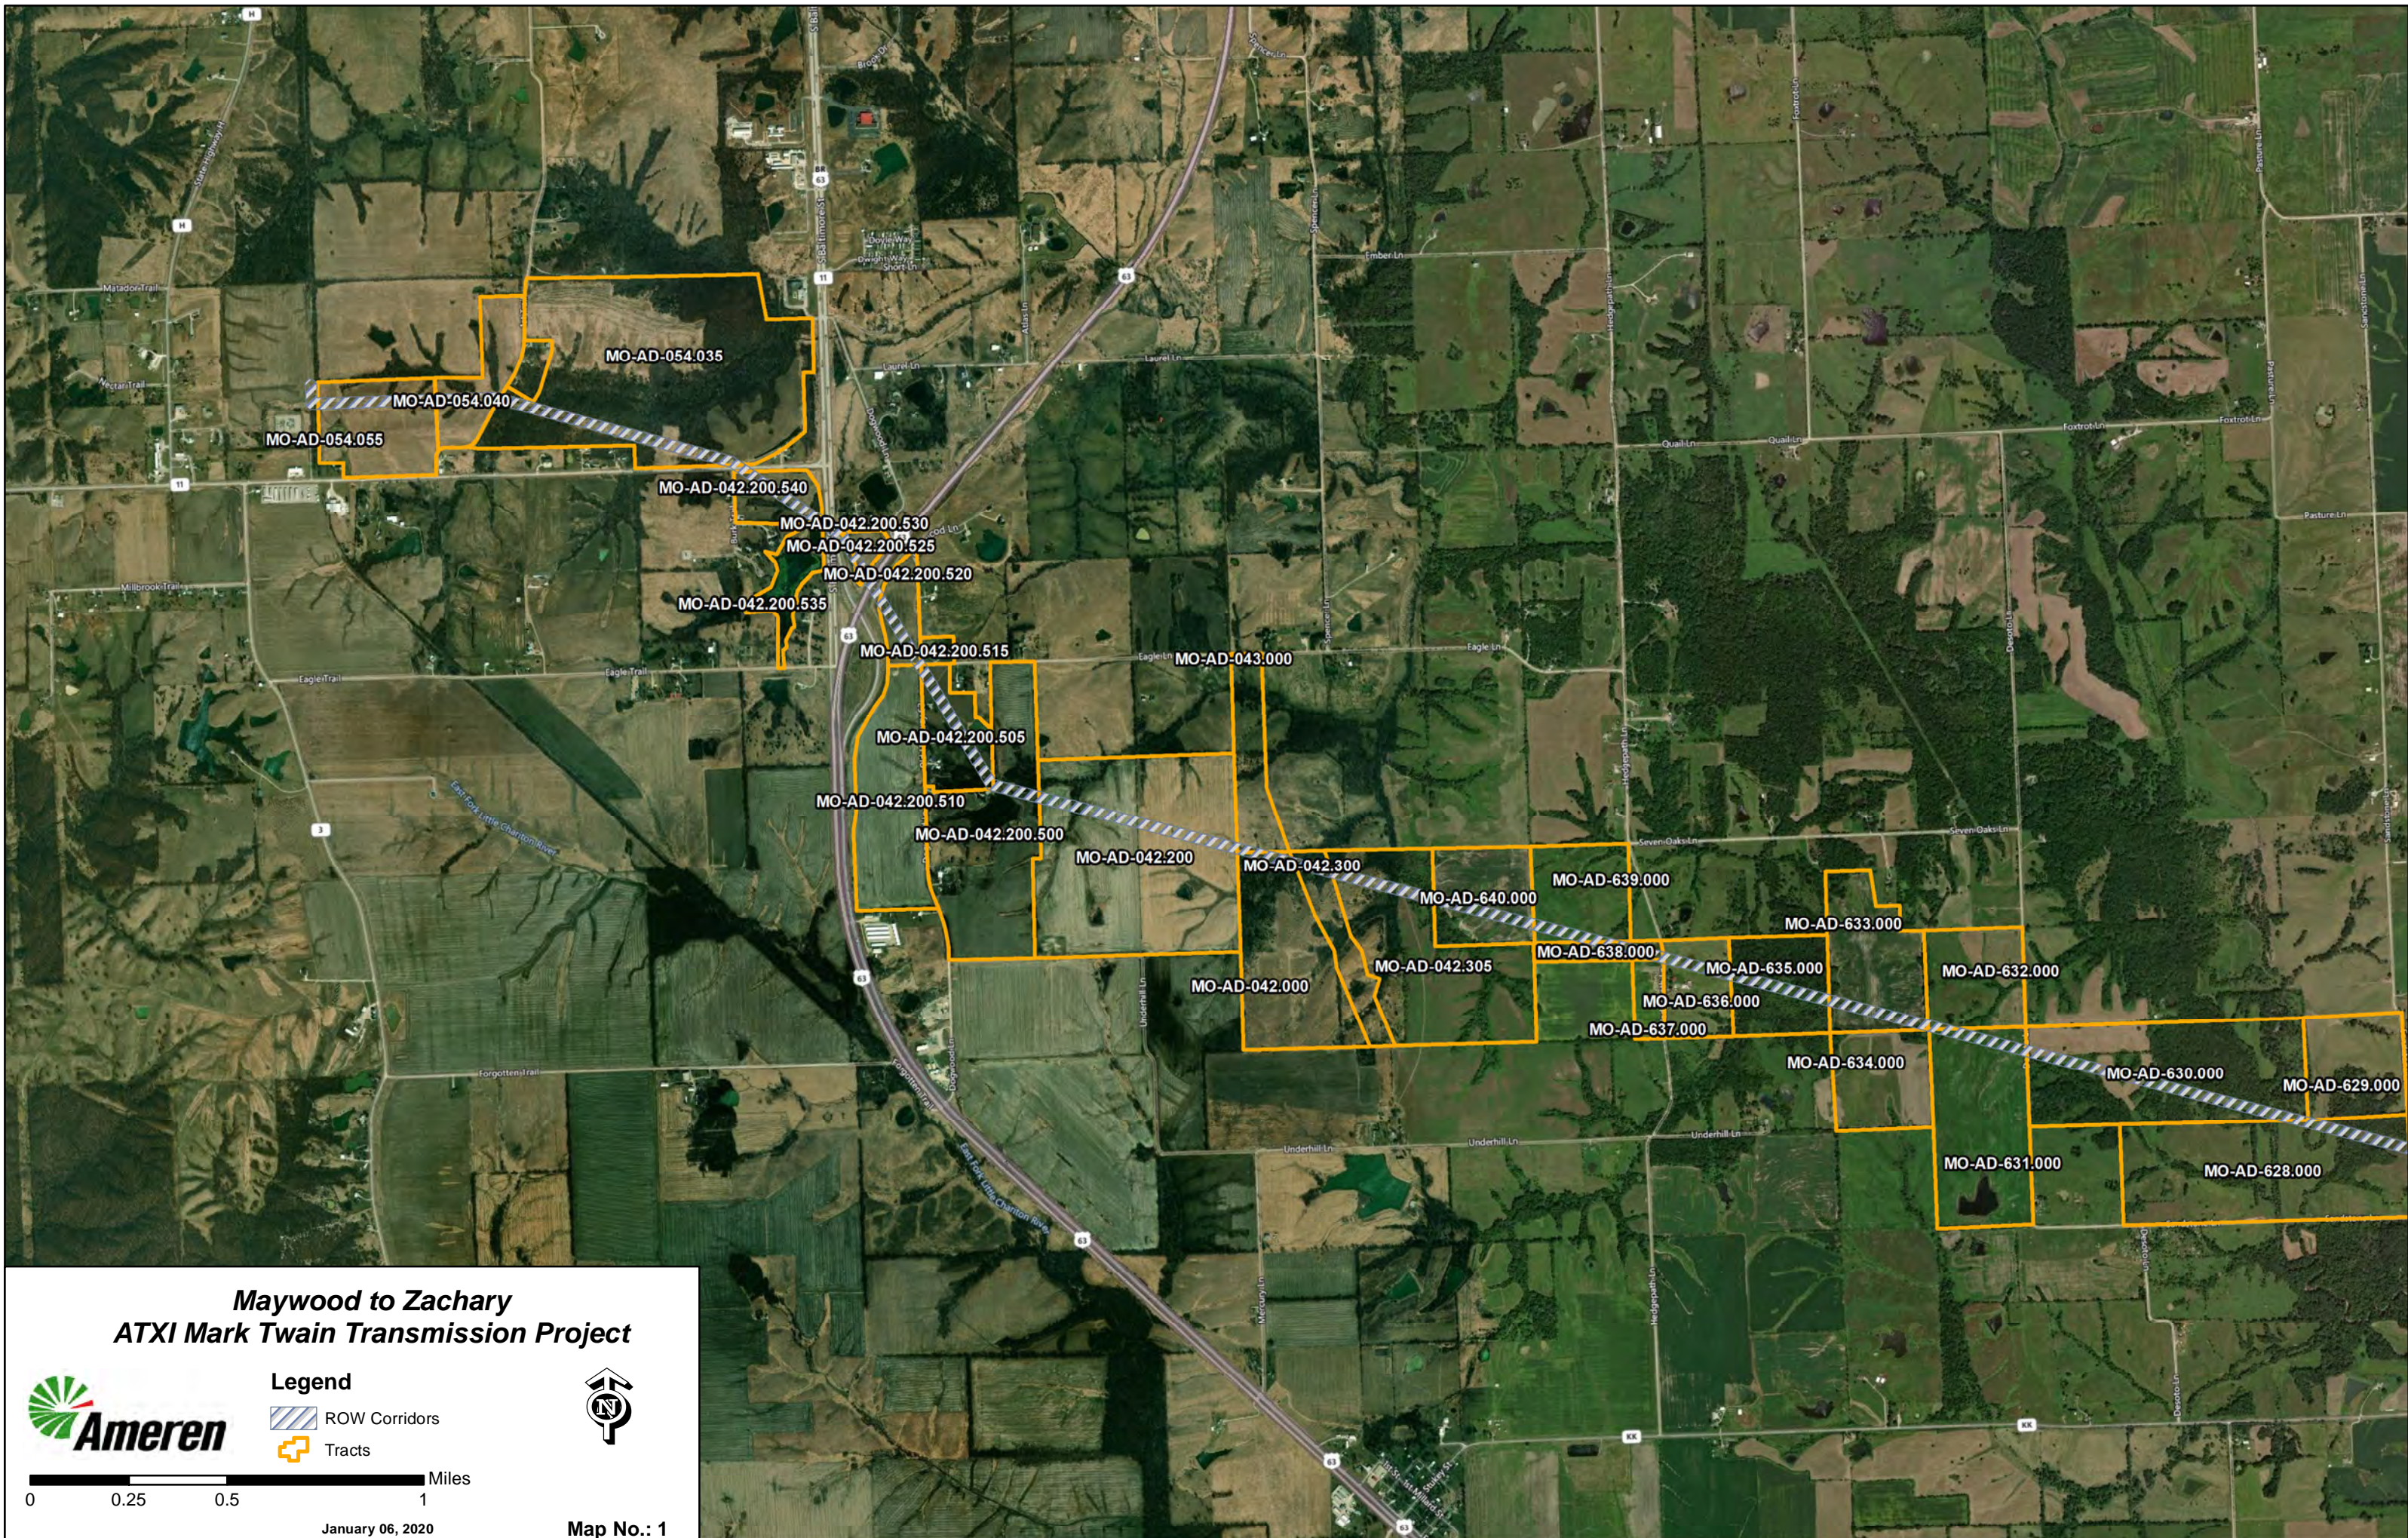

**Maywood to Zachary
ATXI Mark Twain Transmission Project**

Legend

-  ROW Corridors
-  Tracts

January 06, 2020

**Maywood to Zachary
ATXI Mark Twain Transmission Project**

Legend

-  ROW Corridors
-  Tracts

January 06, 2020

Map No.: 1

**Maywood to Zachary
ATXI Mark Twain Transmission Project**

Legend

-  ROW Corridors
-  Tracts

January 06, 2020

Map No.: 2

**Maywood to Zachary
ATXI Mark Twain Transmission Project**

Legend

-  ROW Corridors
-  Tracts

January 06, 2020

Map No.: 3

**Maywood to Zachary
ATXI Mark Twain Transmission Project**

Legend

-  ROW Corridors
-  Tracts

January 06, 2020

Map No.: 4

Map No.: 12