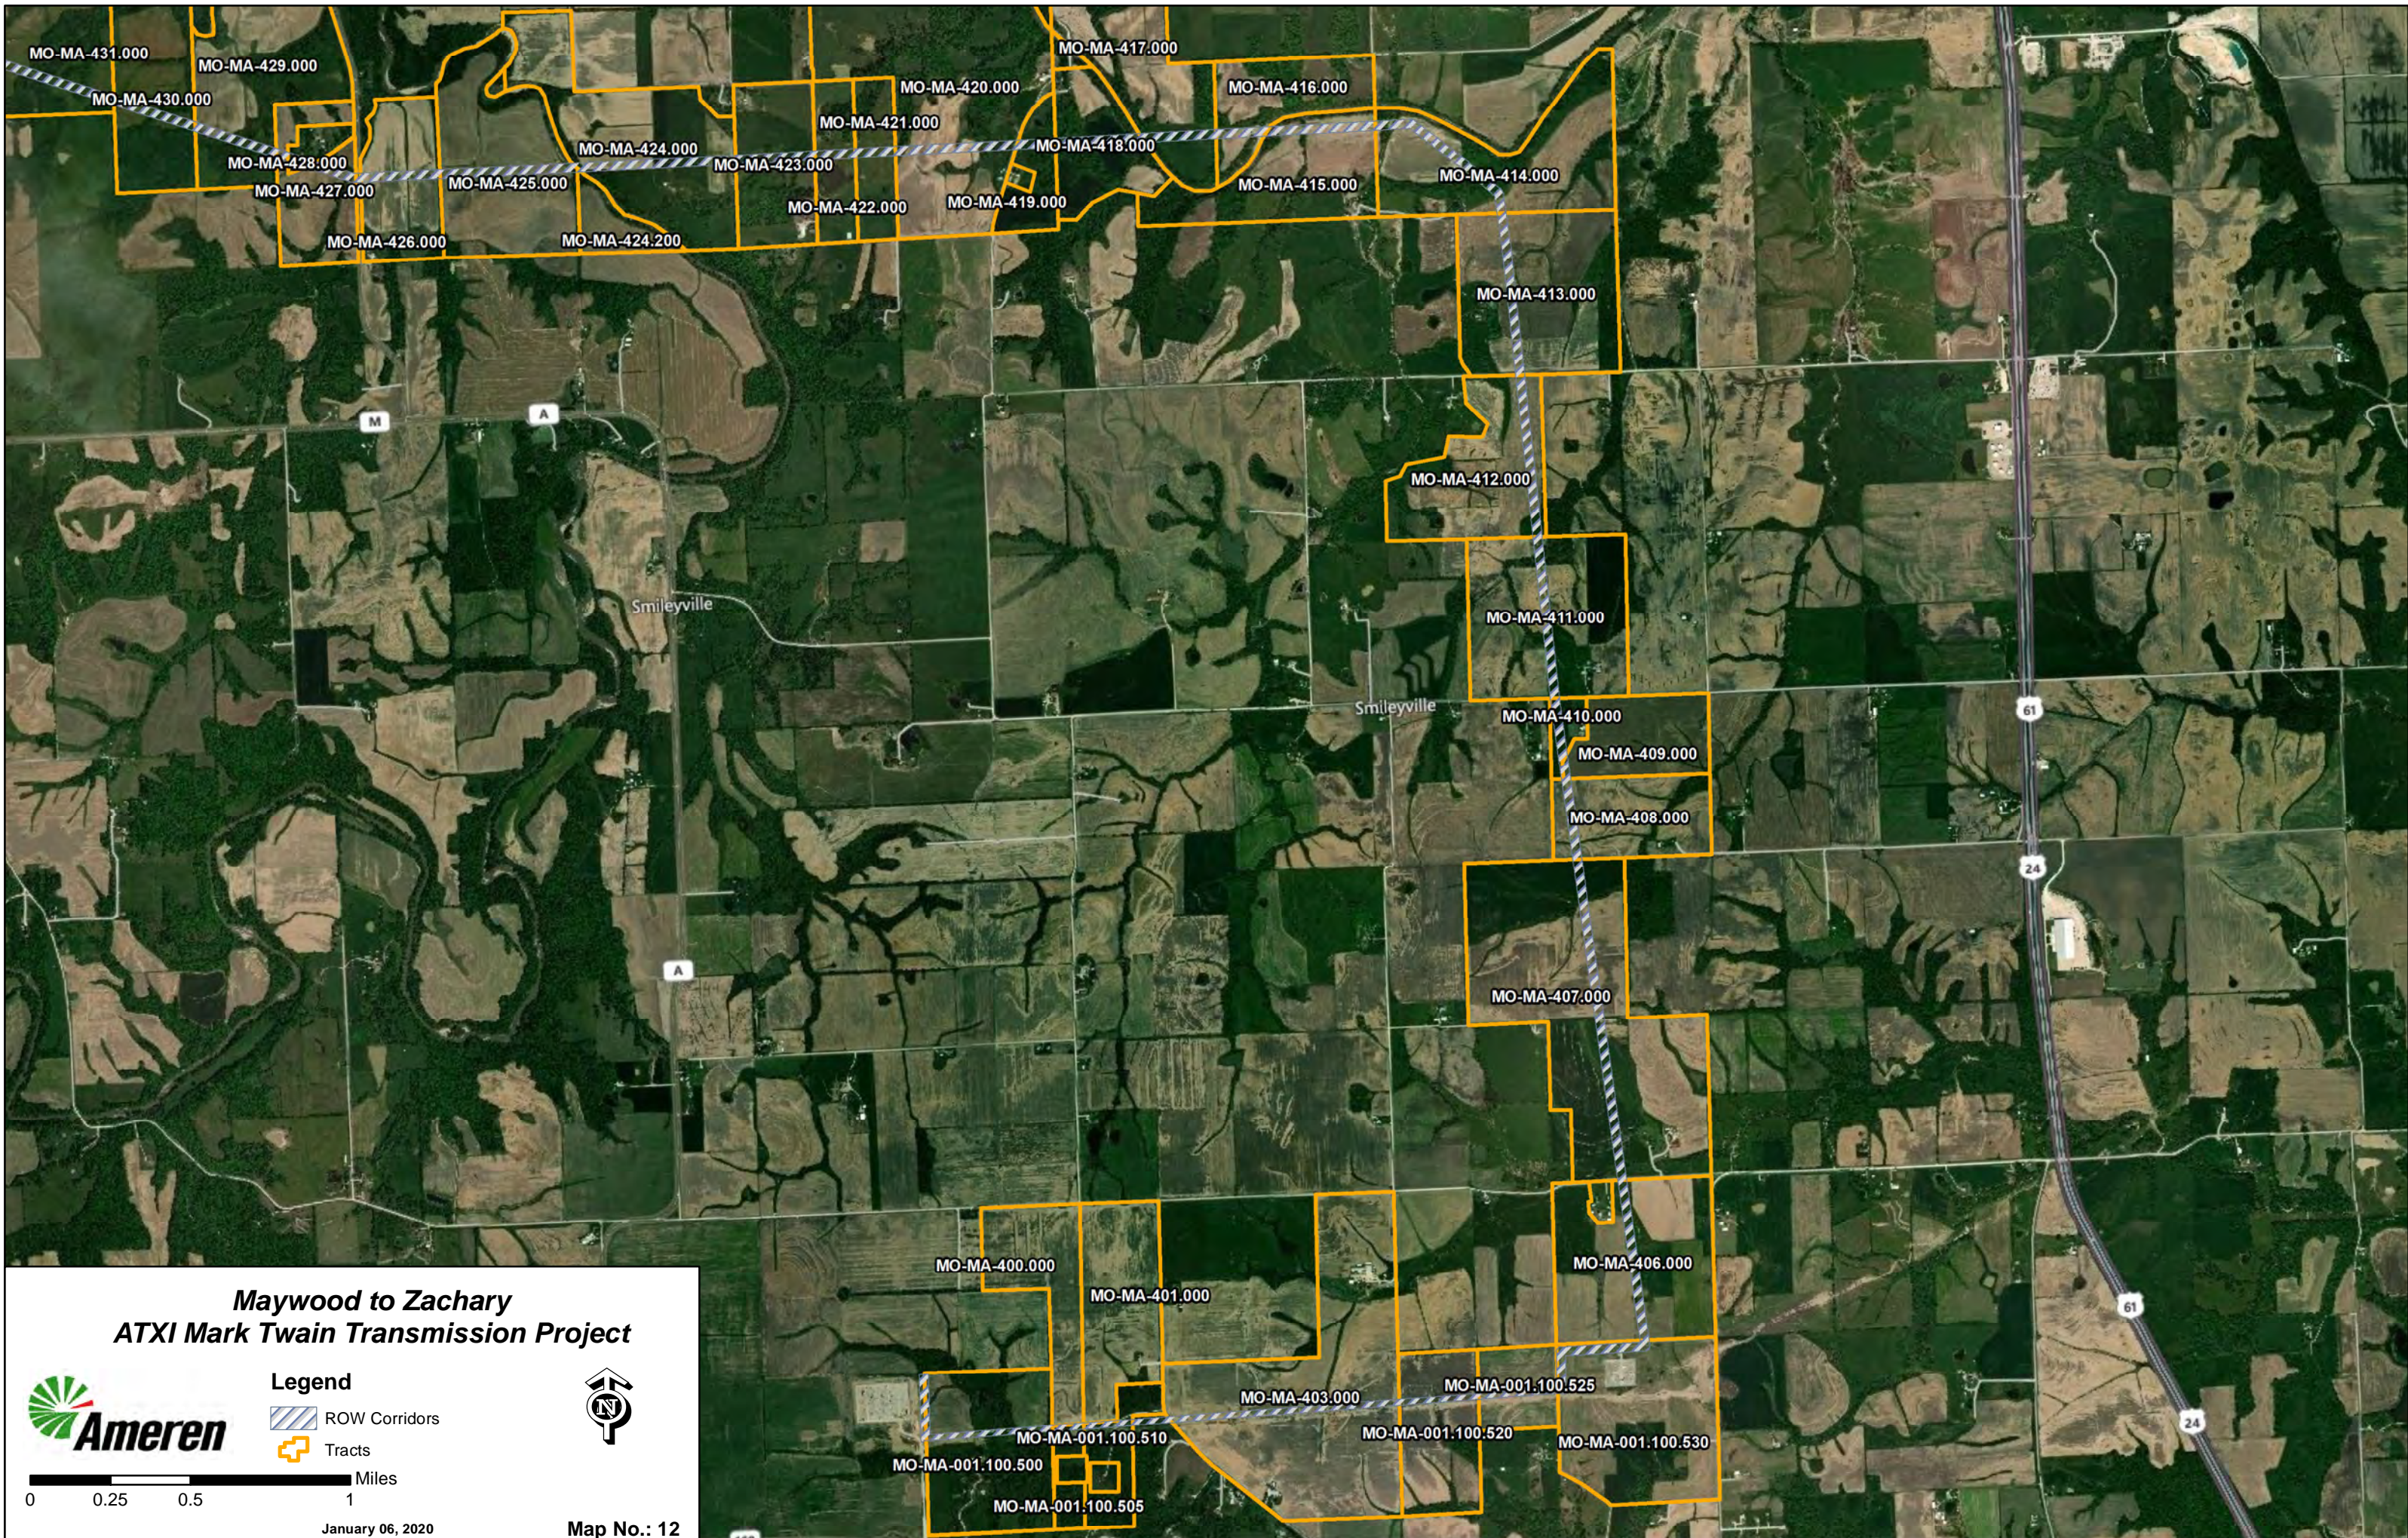

1: MO-KN-609.000
2: MO-KN-604.000

MO-LE-624.000

**Maywood to Zachary
ATXI Mark Twain Transmission Project**

Legend

-  ROW Corridors
-  Tracts

January 06, 2020

Map No.: 8

**Maywood to Zachary
ATXI Mark Twain Transmission Project**

Legend

-  ROW Corridors
-  Tracts

**Maywood to Zachary
ATXI Mark Twain Transmission Project**

Legend

-  ROW Corridors
-  Tracts

January 06, 2020

Map No.: 10

**Maywood to Zachary
ATXI Mark Twain Transmission Project**

Legend

- ROW Corridors
- Tracts

January 06, 2020

Map No.: 11

Maywood to Zachary ATXI Mark Twain Transmission Project

Legend

-  ROW Corridors
-  Tracts

January 06, 2020

Map No.: 12