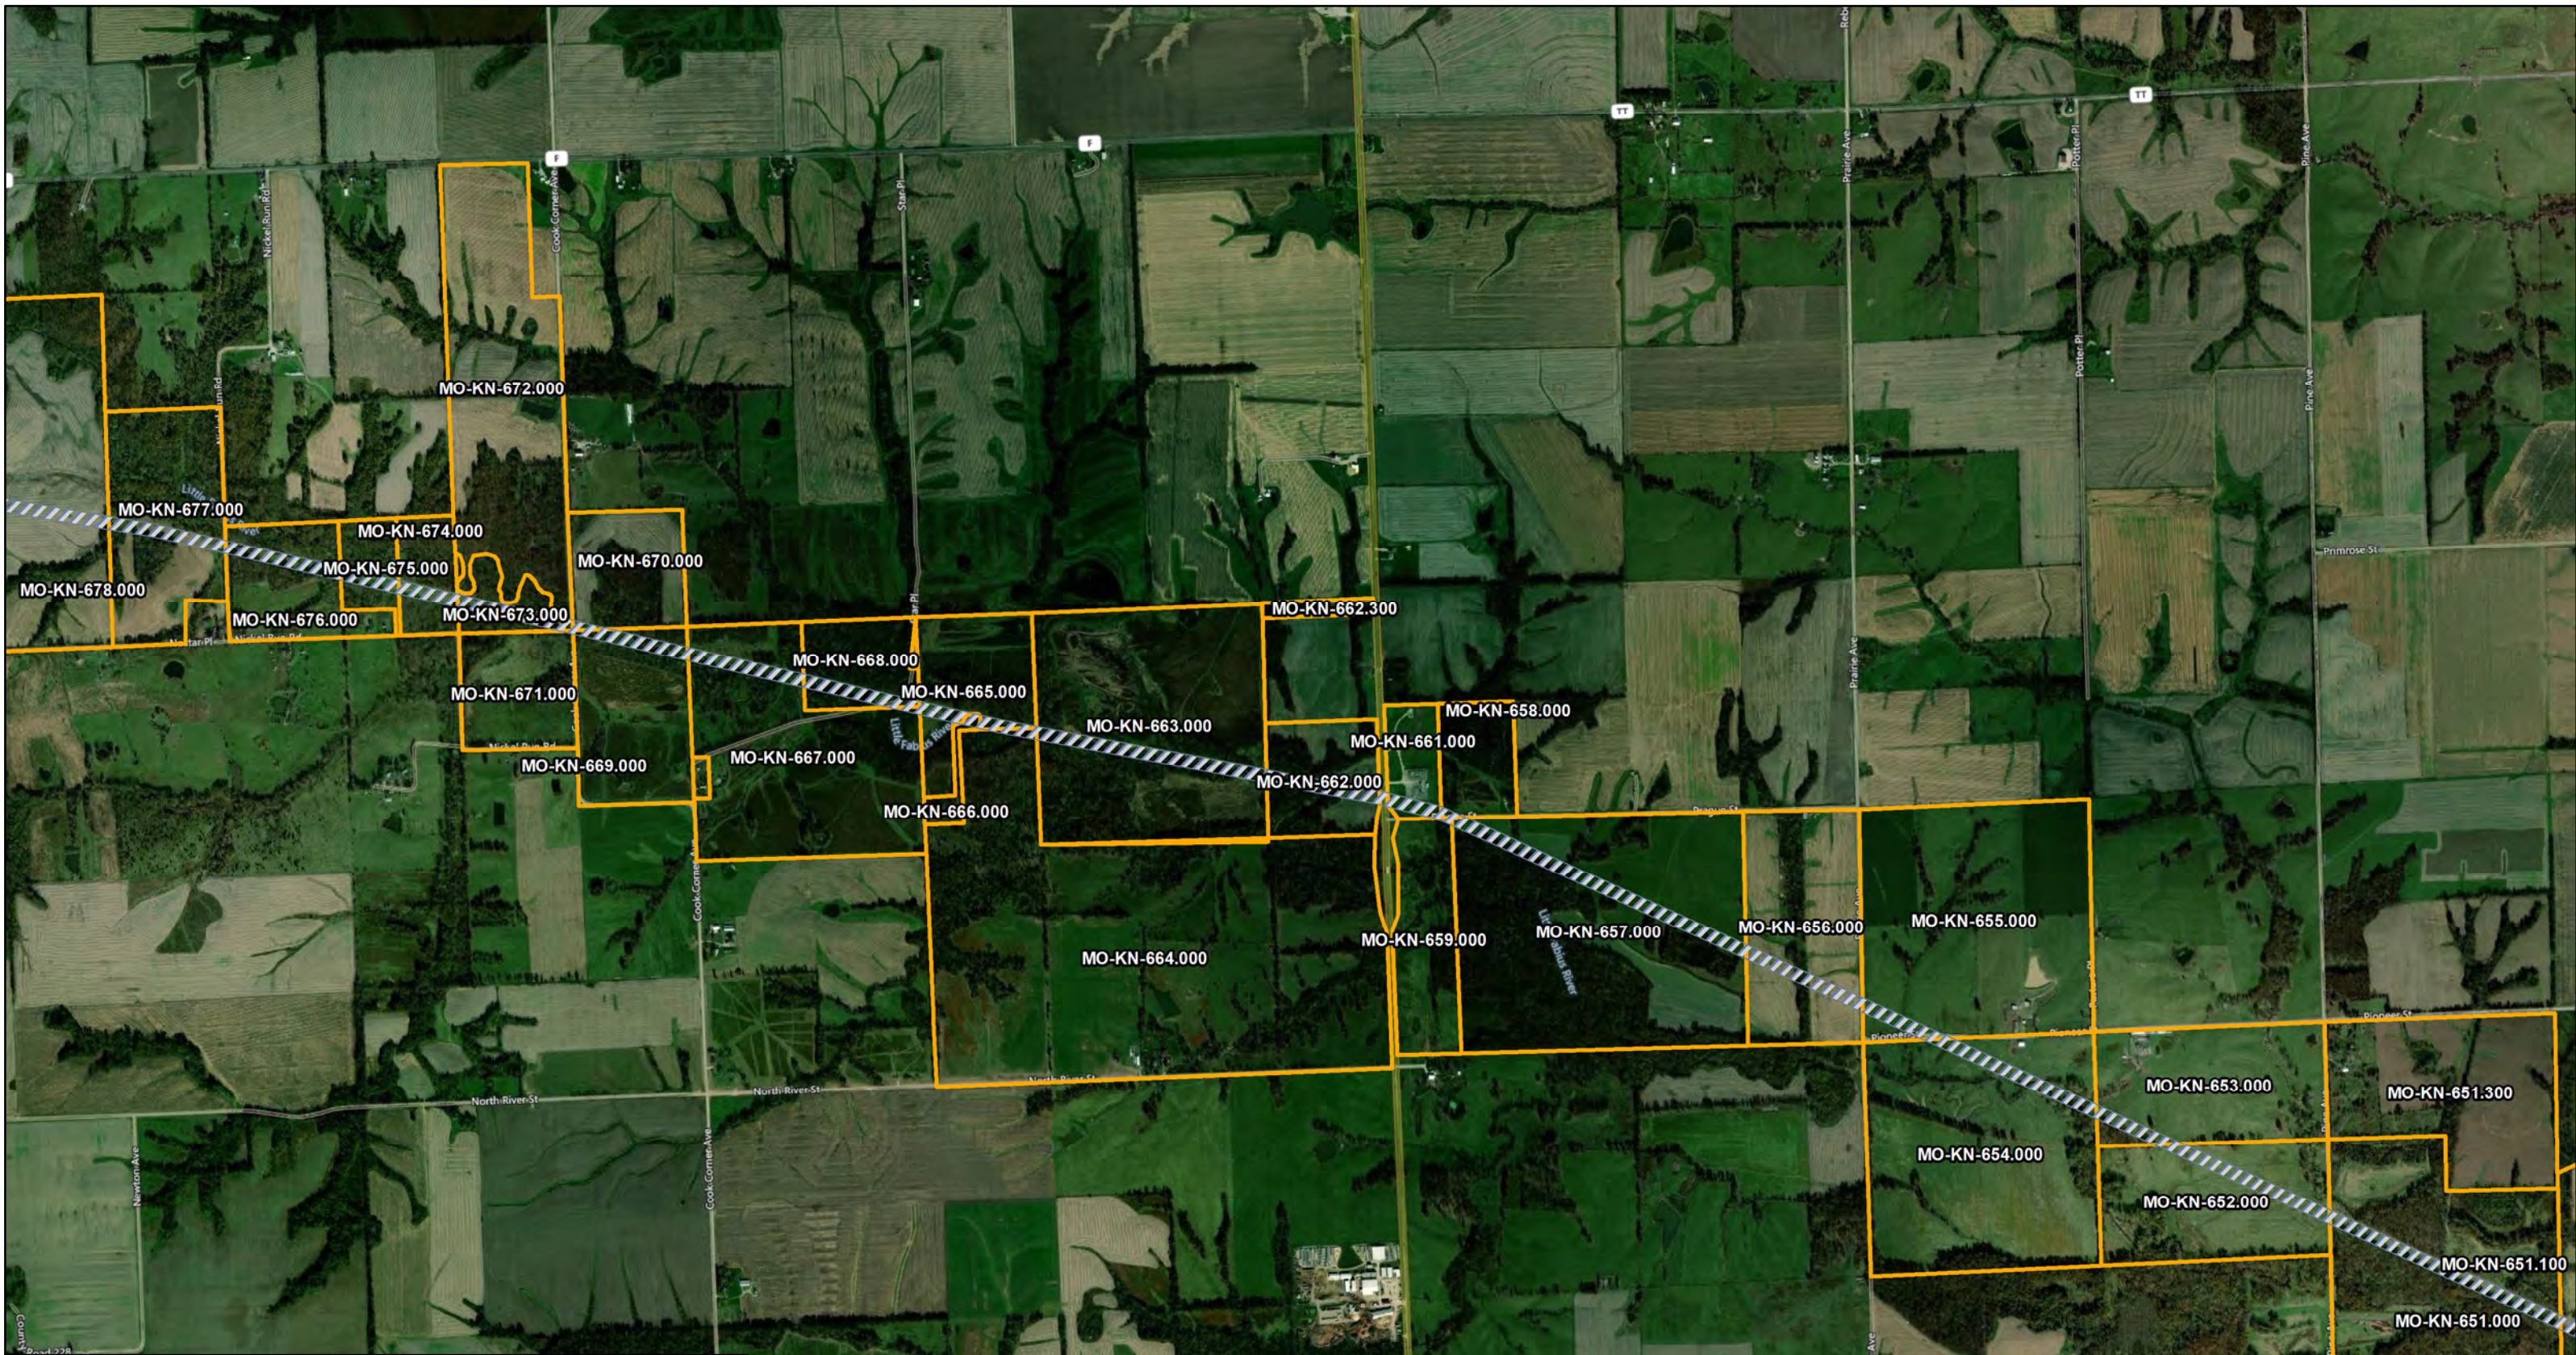

-  ROW Corridors
-  Tracts

January 06, 2020

Map No.: 3

**Maywood to Zachary
ATXI Mark Twain Transmission Project**

Legend

-  ROW Corridors
-  Tracts

January 06, 2020

Map No.: 4

January 06, 2020

Map No.: 6

MO-KN-631.000
MO-KN-632.000
MO-KN-630.000

**Maywood to Zachary
ATXI Mark Twain Transmission Project**

Legend

-  ROW Corridors
-  Tracts

January 06, 2020

Map No.: 7

Legend

-  ROW Corridors
-  Tracts

**Maywood to Zachary
ATXI Mark Twain Transmission Project**

Legend

-  ROW Corridors
-  Tracts

January 06, 2020

Map No.: 10

**Maywood to Zachary
ATXI Mark Twain Transmission Project**

Map No.: 12