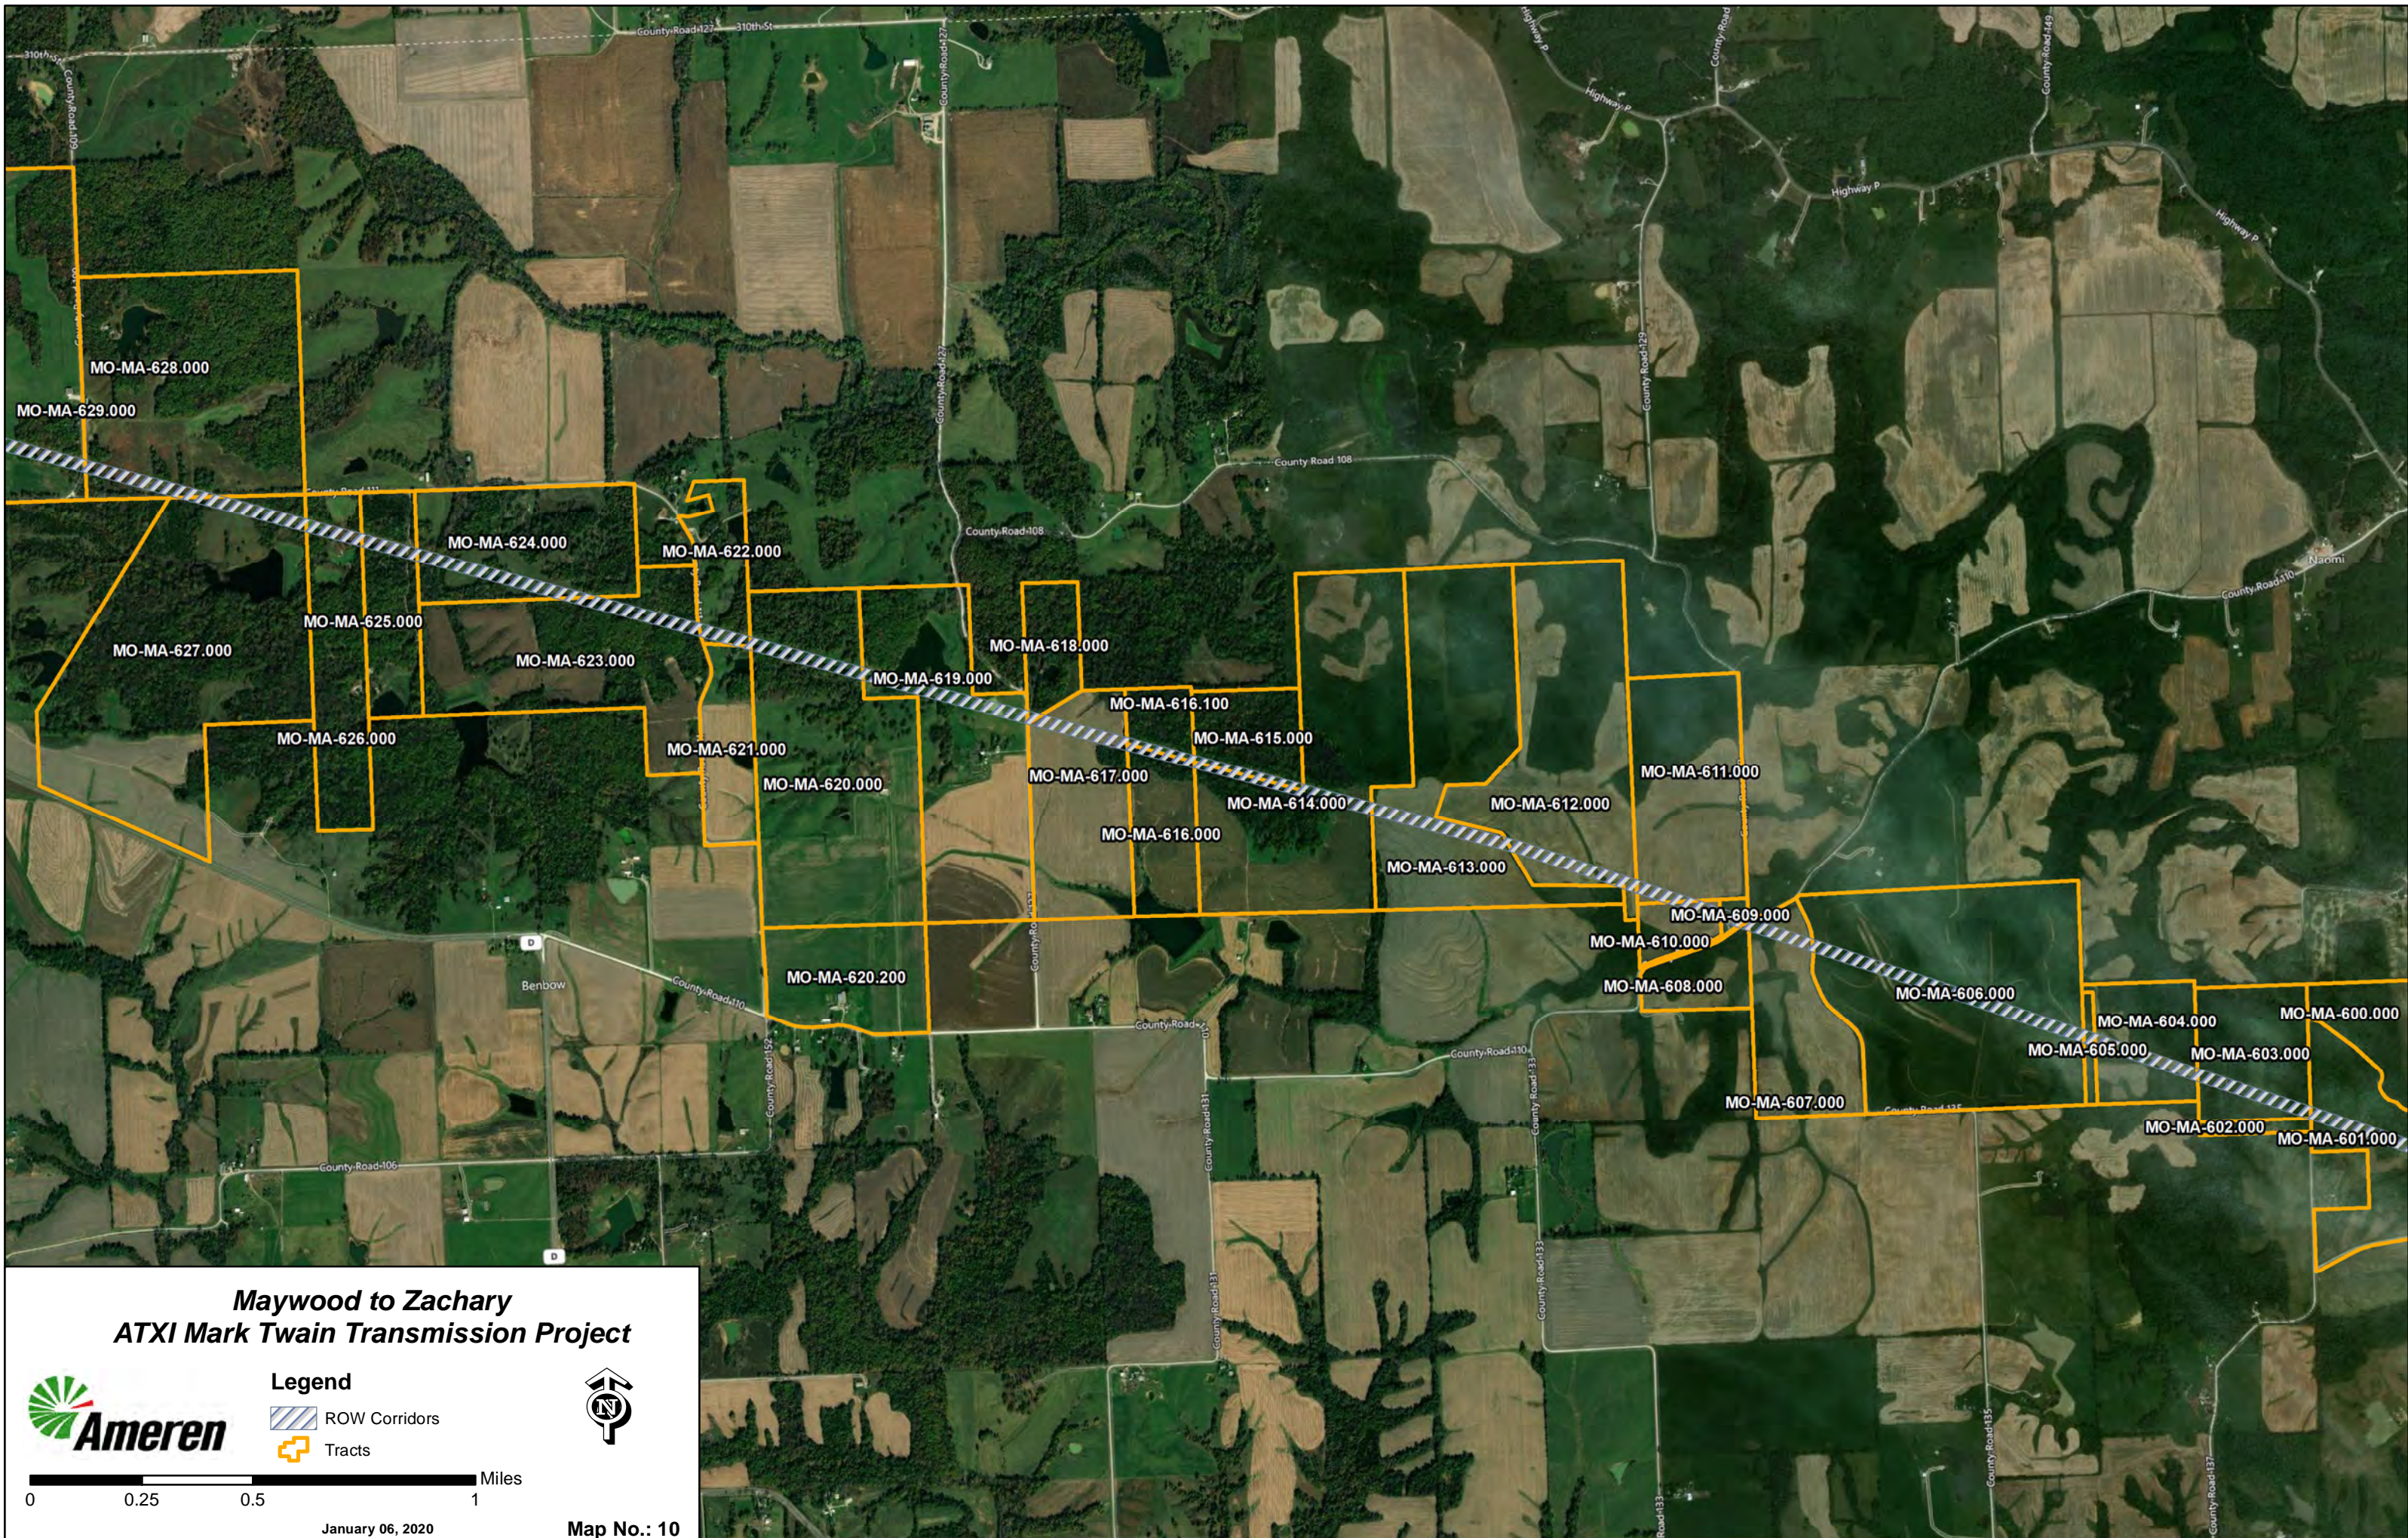

1: MO-KN-609.000
2: MO-KN-604.000

MO-LE-624.000

**Maywood to Zachary
ATXI Mark Twain Transmission Project**

Legend

-  ROW Corridors
-  Tracts

January 06, 2020

Map No.: 8

**Maywood to Zachary
ATXI Mark Twain Transmission Project**

Legend

-  ROW Corridors
-  Tracts

**Maywood to Zachary
ATXI Mark Twain Transmission Project**

Legend

-  ROW Corridors
-  Tracts

January 06, 2020

Map No.: 10

**Maywood to Zachary
ATXI Mark Twain Transmission Project**

Legend

- ROW Corridors
- Tracts

January 06, 2020

Map No.: 11

Maywood to Zachary ATXI Mark Twain Transmission Project

Legend

-  ROW Corridors
-  Tracts

January 06, 2020

Map No.: 12