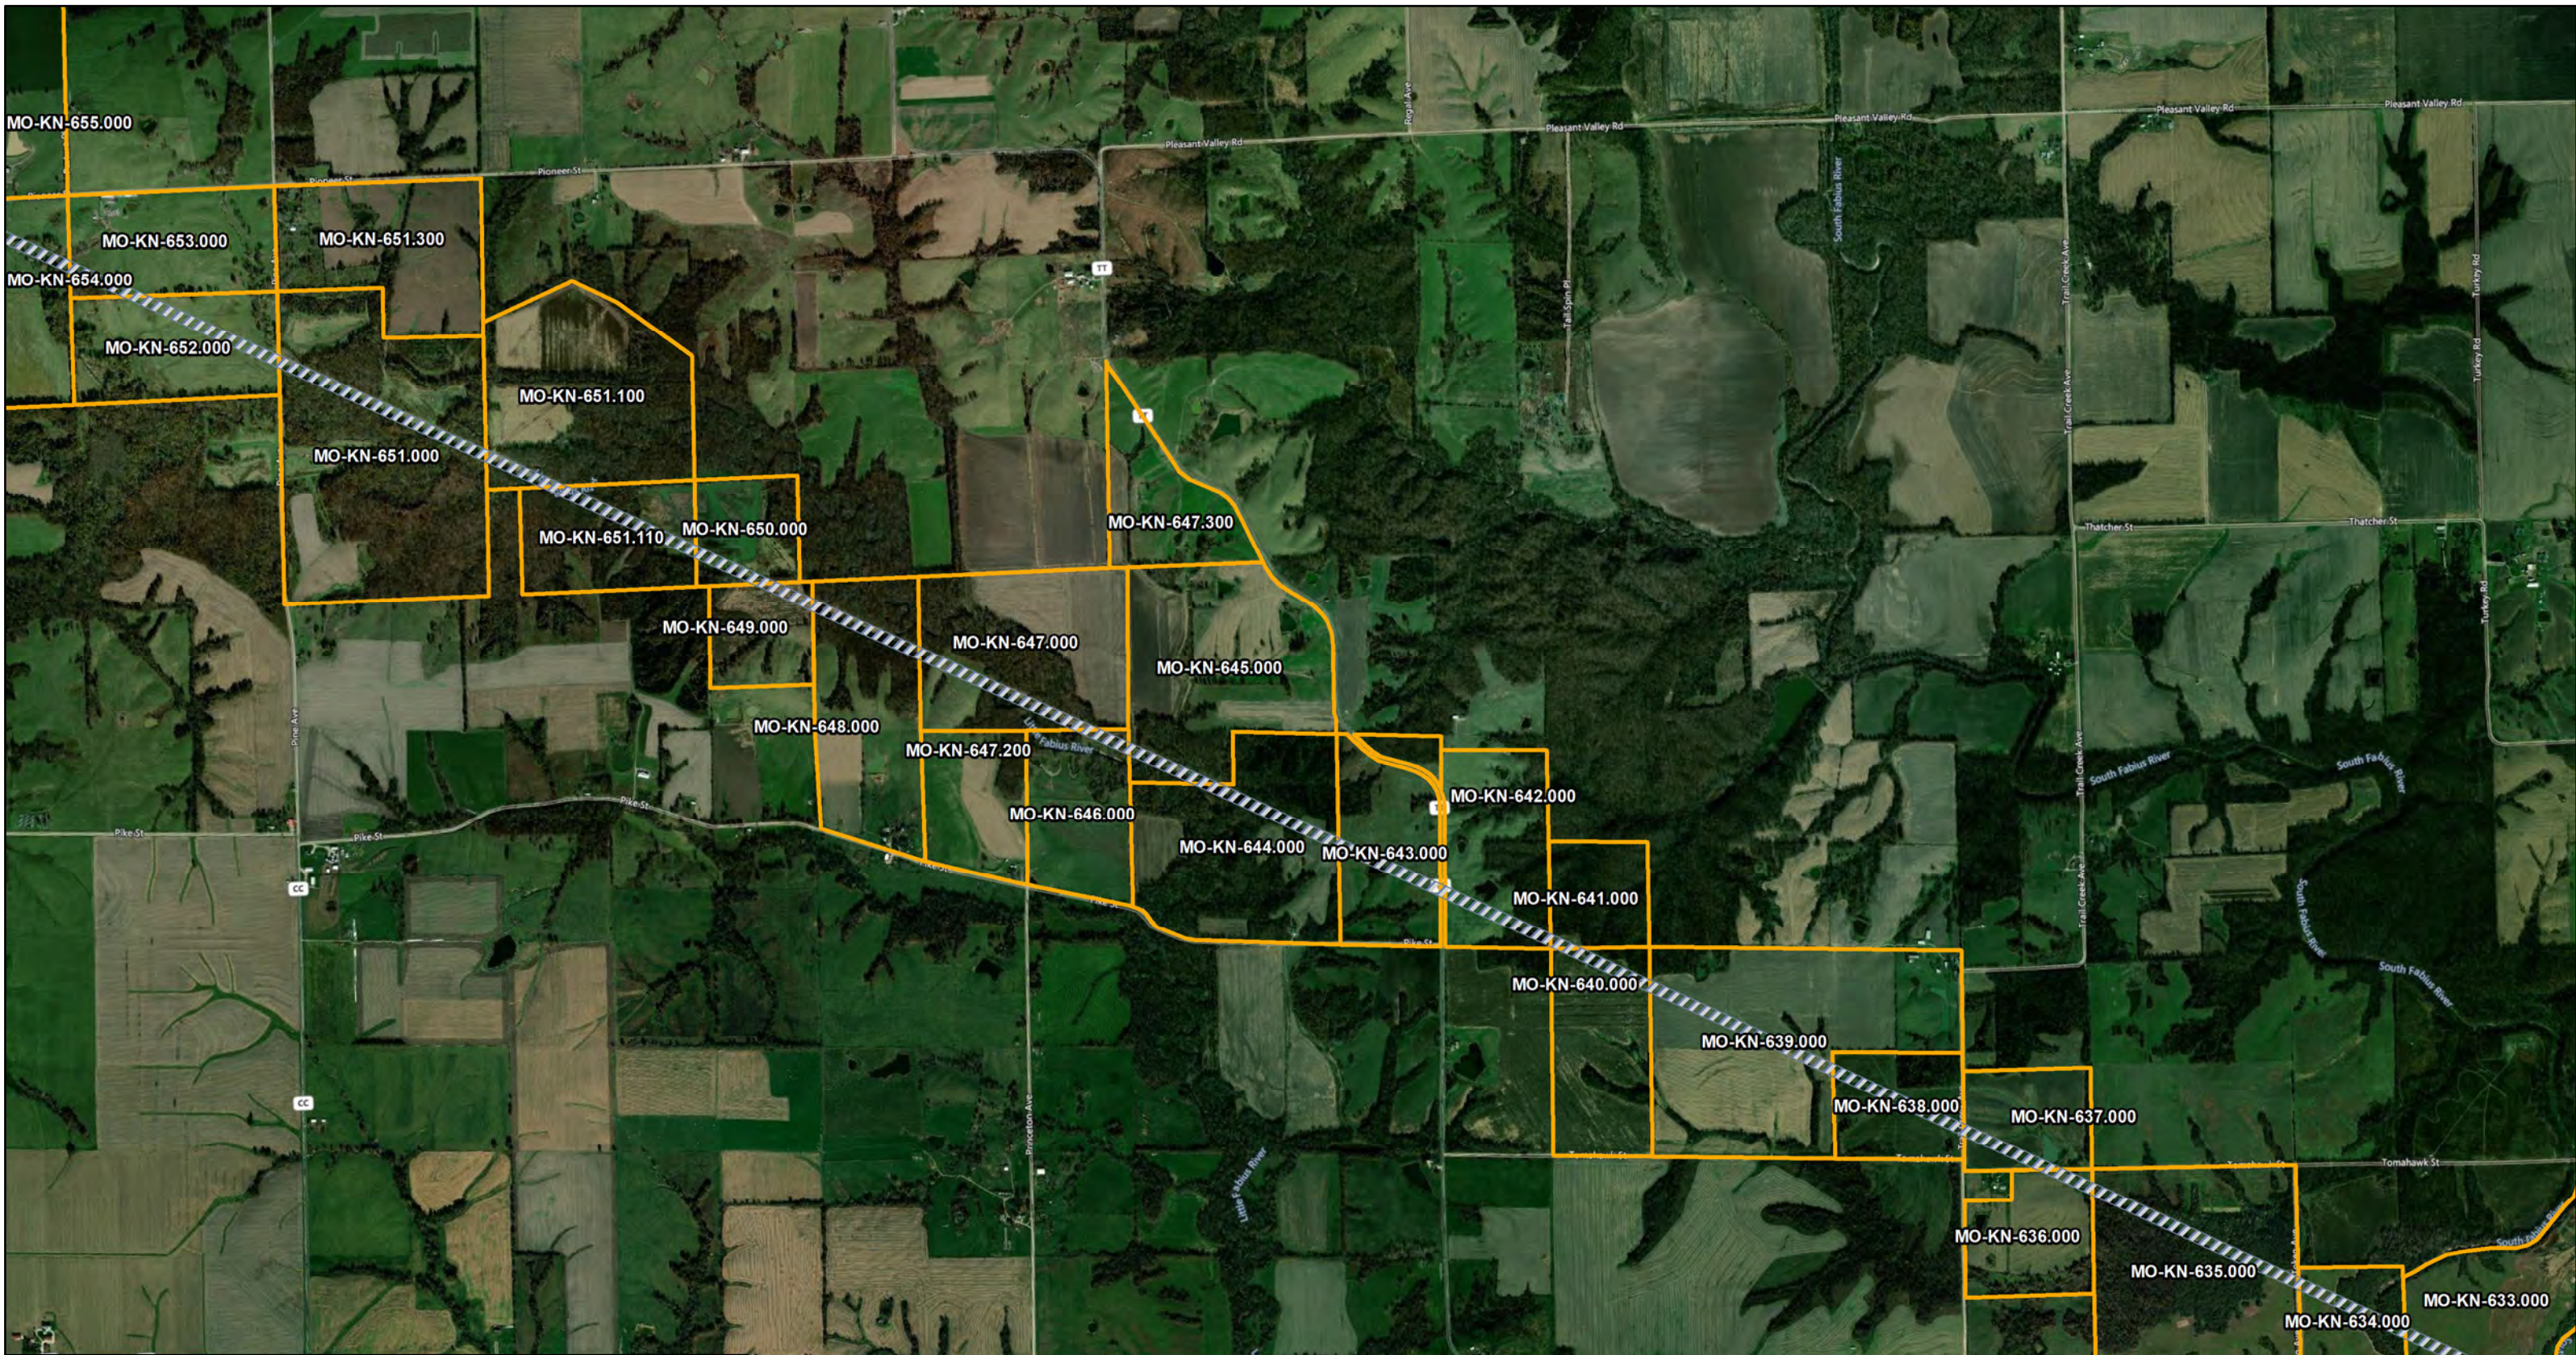

**Maywood to Zachary
ATXI Mark Twain Transmission Project**

Legend

-  ROW Corridors
-  Tracts

January 06, 2020

Map No.: 5

**Maywood to Zachary
ATXI Mark Twain Transmission Project**

Legend

-  ROW Corridors
-  Tracts

January 06, 2020

Map No.: 6

MO-KN-631.000
MO-KN-632.000
MO-KN-630.000

**Maywood to Zachary
ATXI Mark Twain Transmission Project**

Legend

-  ROW Corridors
-  Tracts

January 06, 2020

Map No.: 7

1: MO-KN-609.000
2: MO-KN-604.000

MO-LE-624.000

**Maywood to Zachary
ATXI Mark Twain Transmission Project**

Legend

-  ROW Corridors
-  Tracts

January 06, 2020

Map No.: 8

**Maywood to Zachary
ATXI Mark Twain Transmission Project**

Map No.: 12