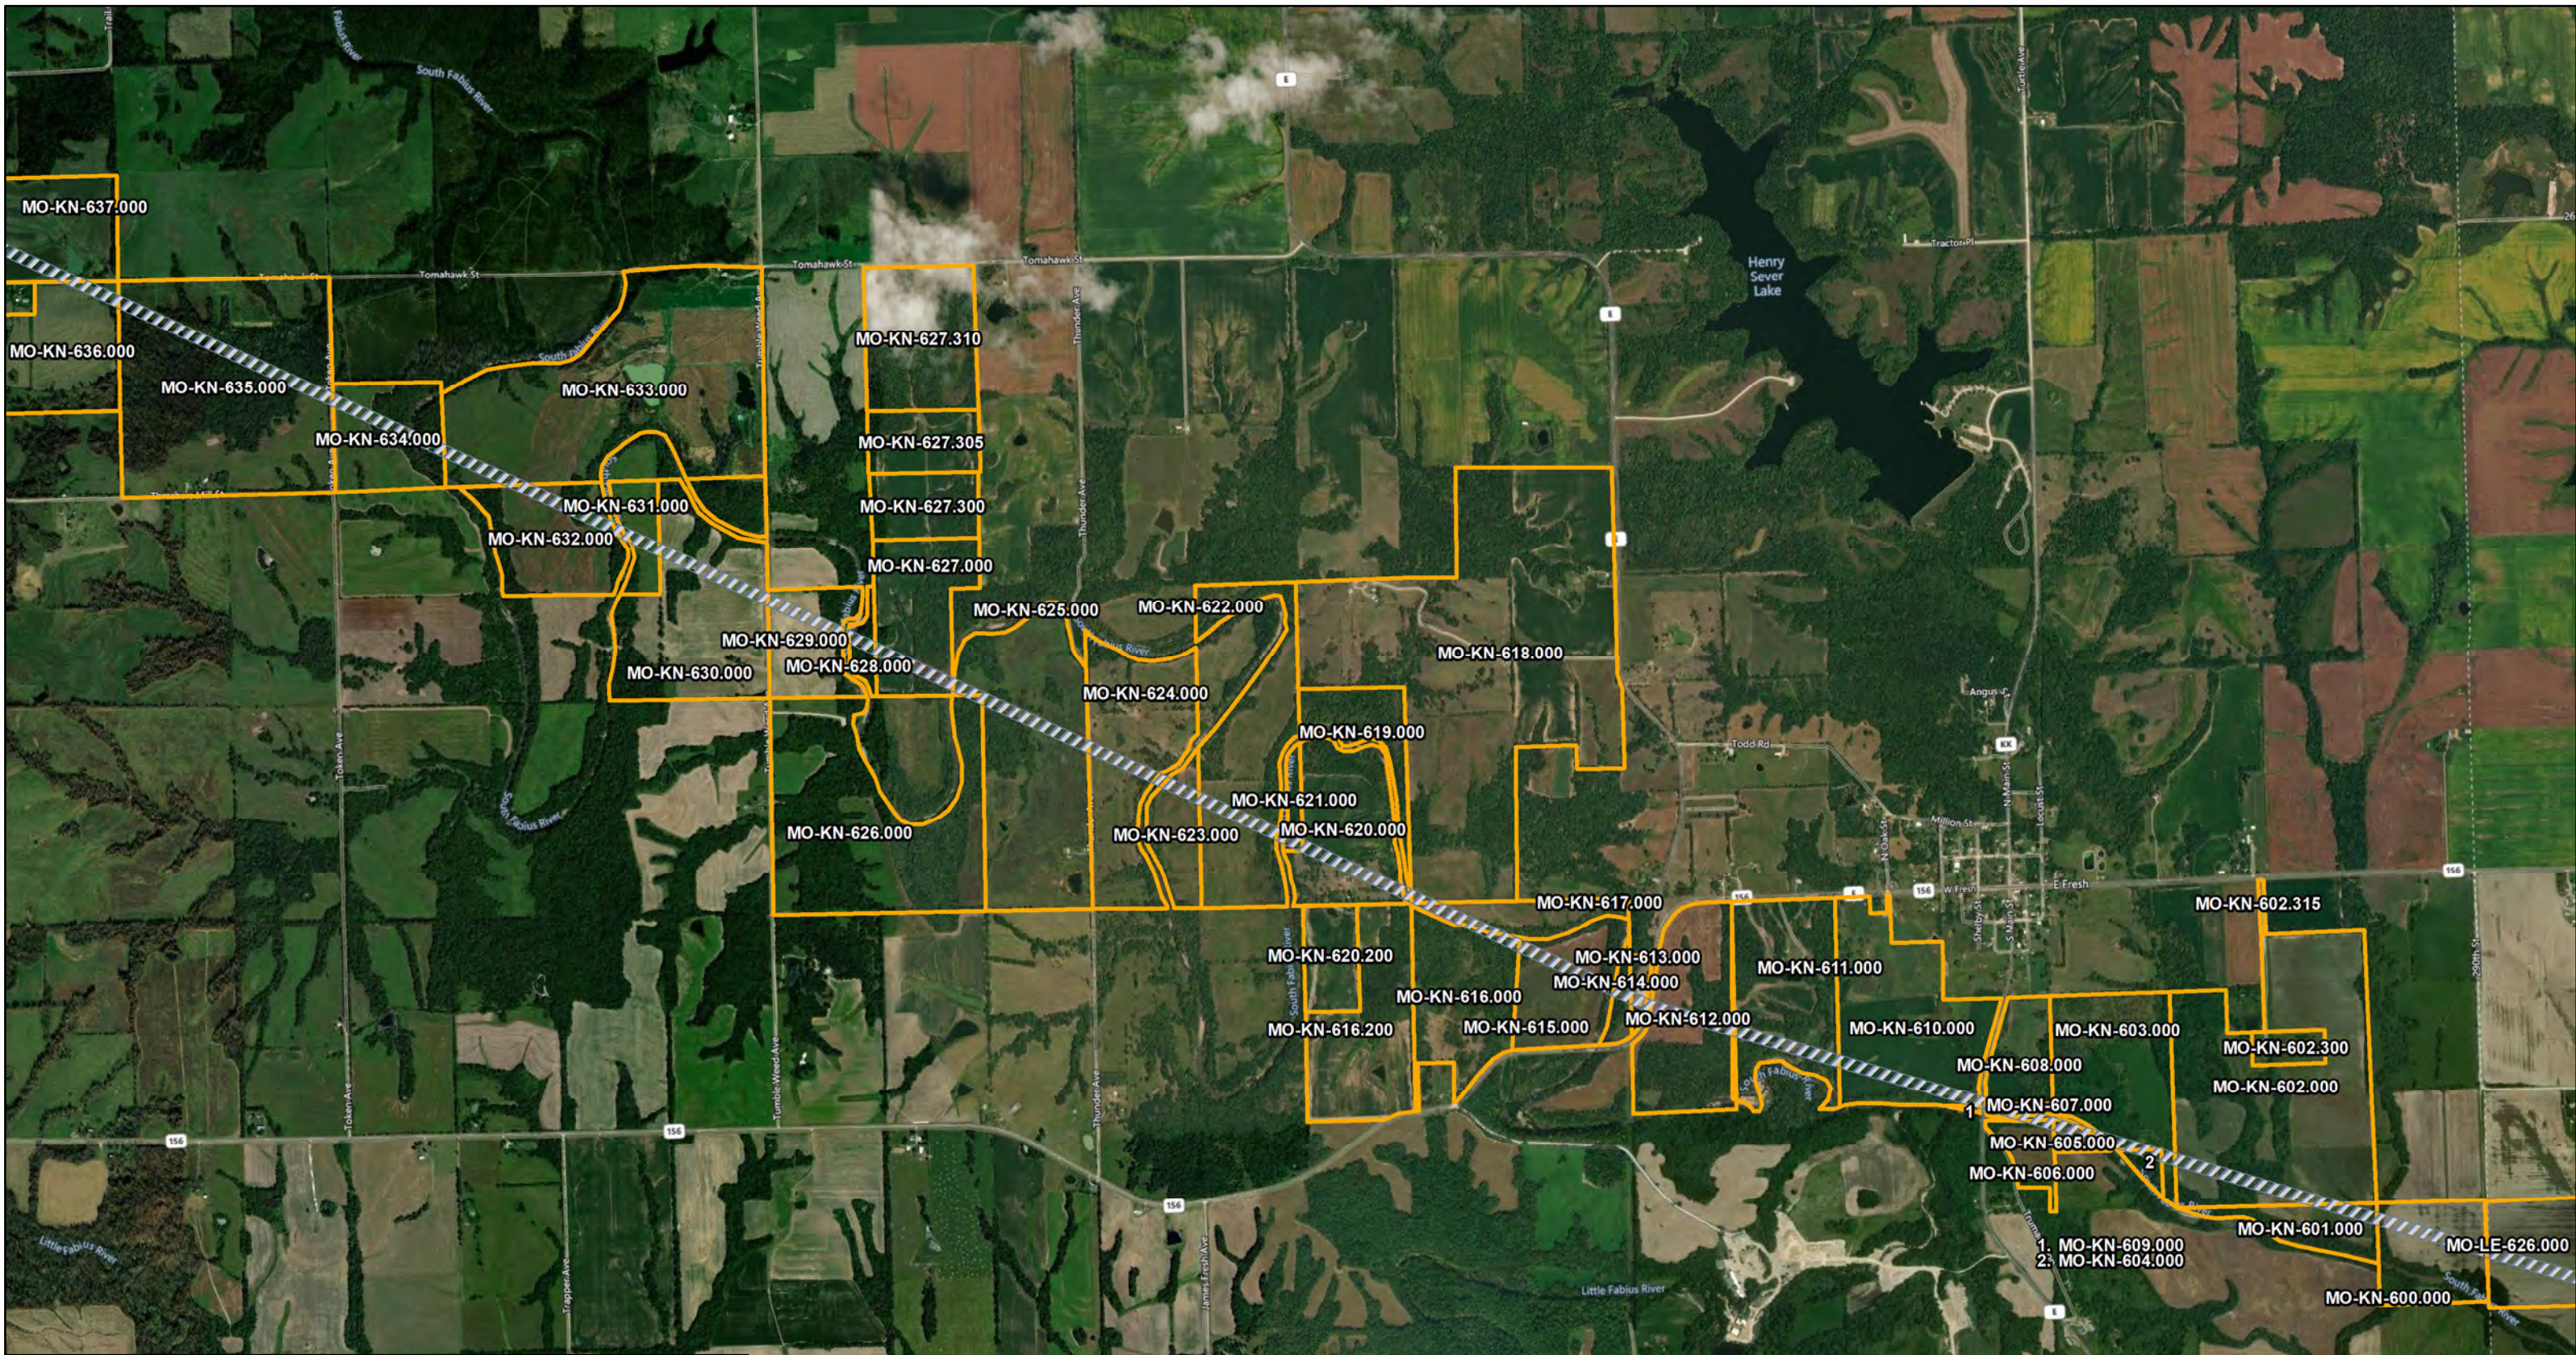

**Maywood to Zachary
ATXI Mark Twain Transmission Project**

Legend

-  ROW Corridors
-  Tracts

January 06, 2020

Map No.: 5

**Maywood to Zachary
ATXI Mark Twain Transmission Project**

Legend

-  ROW Corridors
-  Tracts

January 06, 2020

Map No.: 6

MO-KN-631.000
MO-KN-632.000
MO-KN-630.000

**Maywood to Zachary
ATXI Mark Twain Transmission Project**

Legend

-  ROW Corridors
-  Tracts

January 06, 2020

Map No.: 7

1: MO-KN-609.000
2: MO-KN-604.000

MO-LE-624.000

**Maywood to Zachary
ATXI Mark Twain Transmission Project**

Legend

-  ROW Corridors
-  Tracts

January 06, 2020

Map No.: 8

**Maywood to Zachary
ATXI Mark Twain Transmission Project**

Map No.: 12