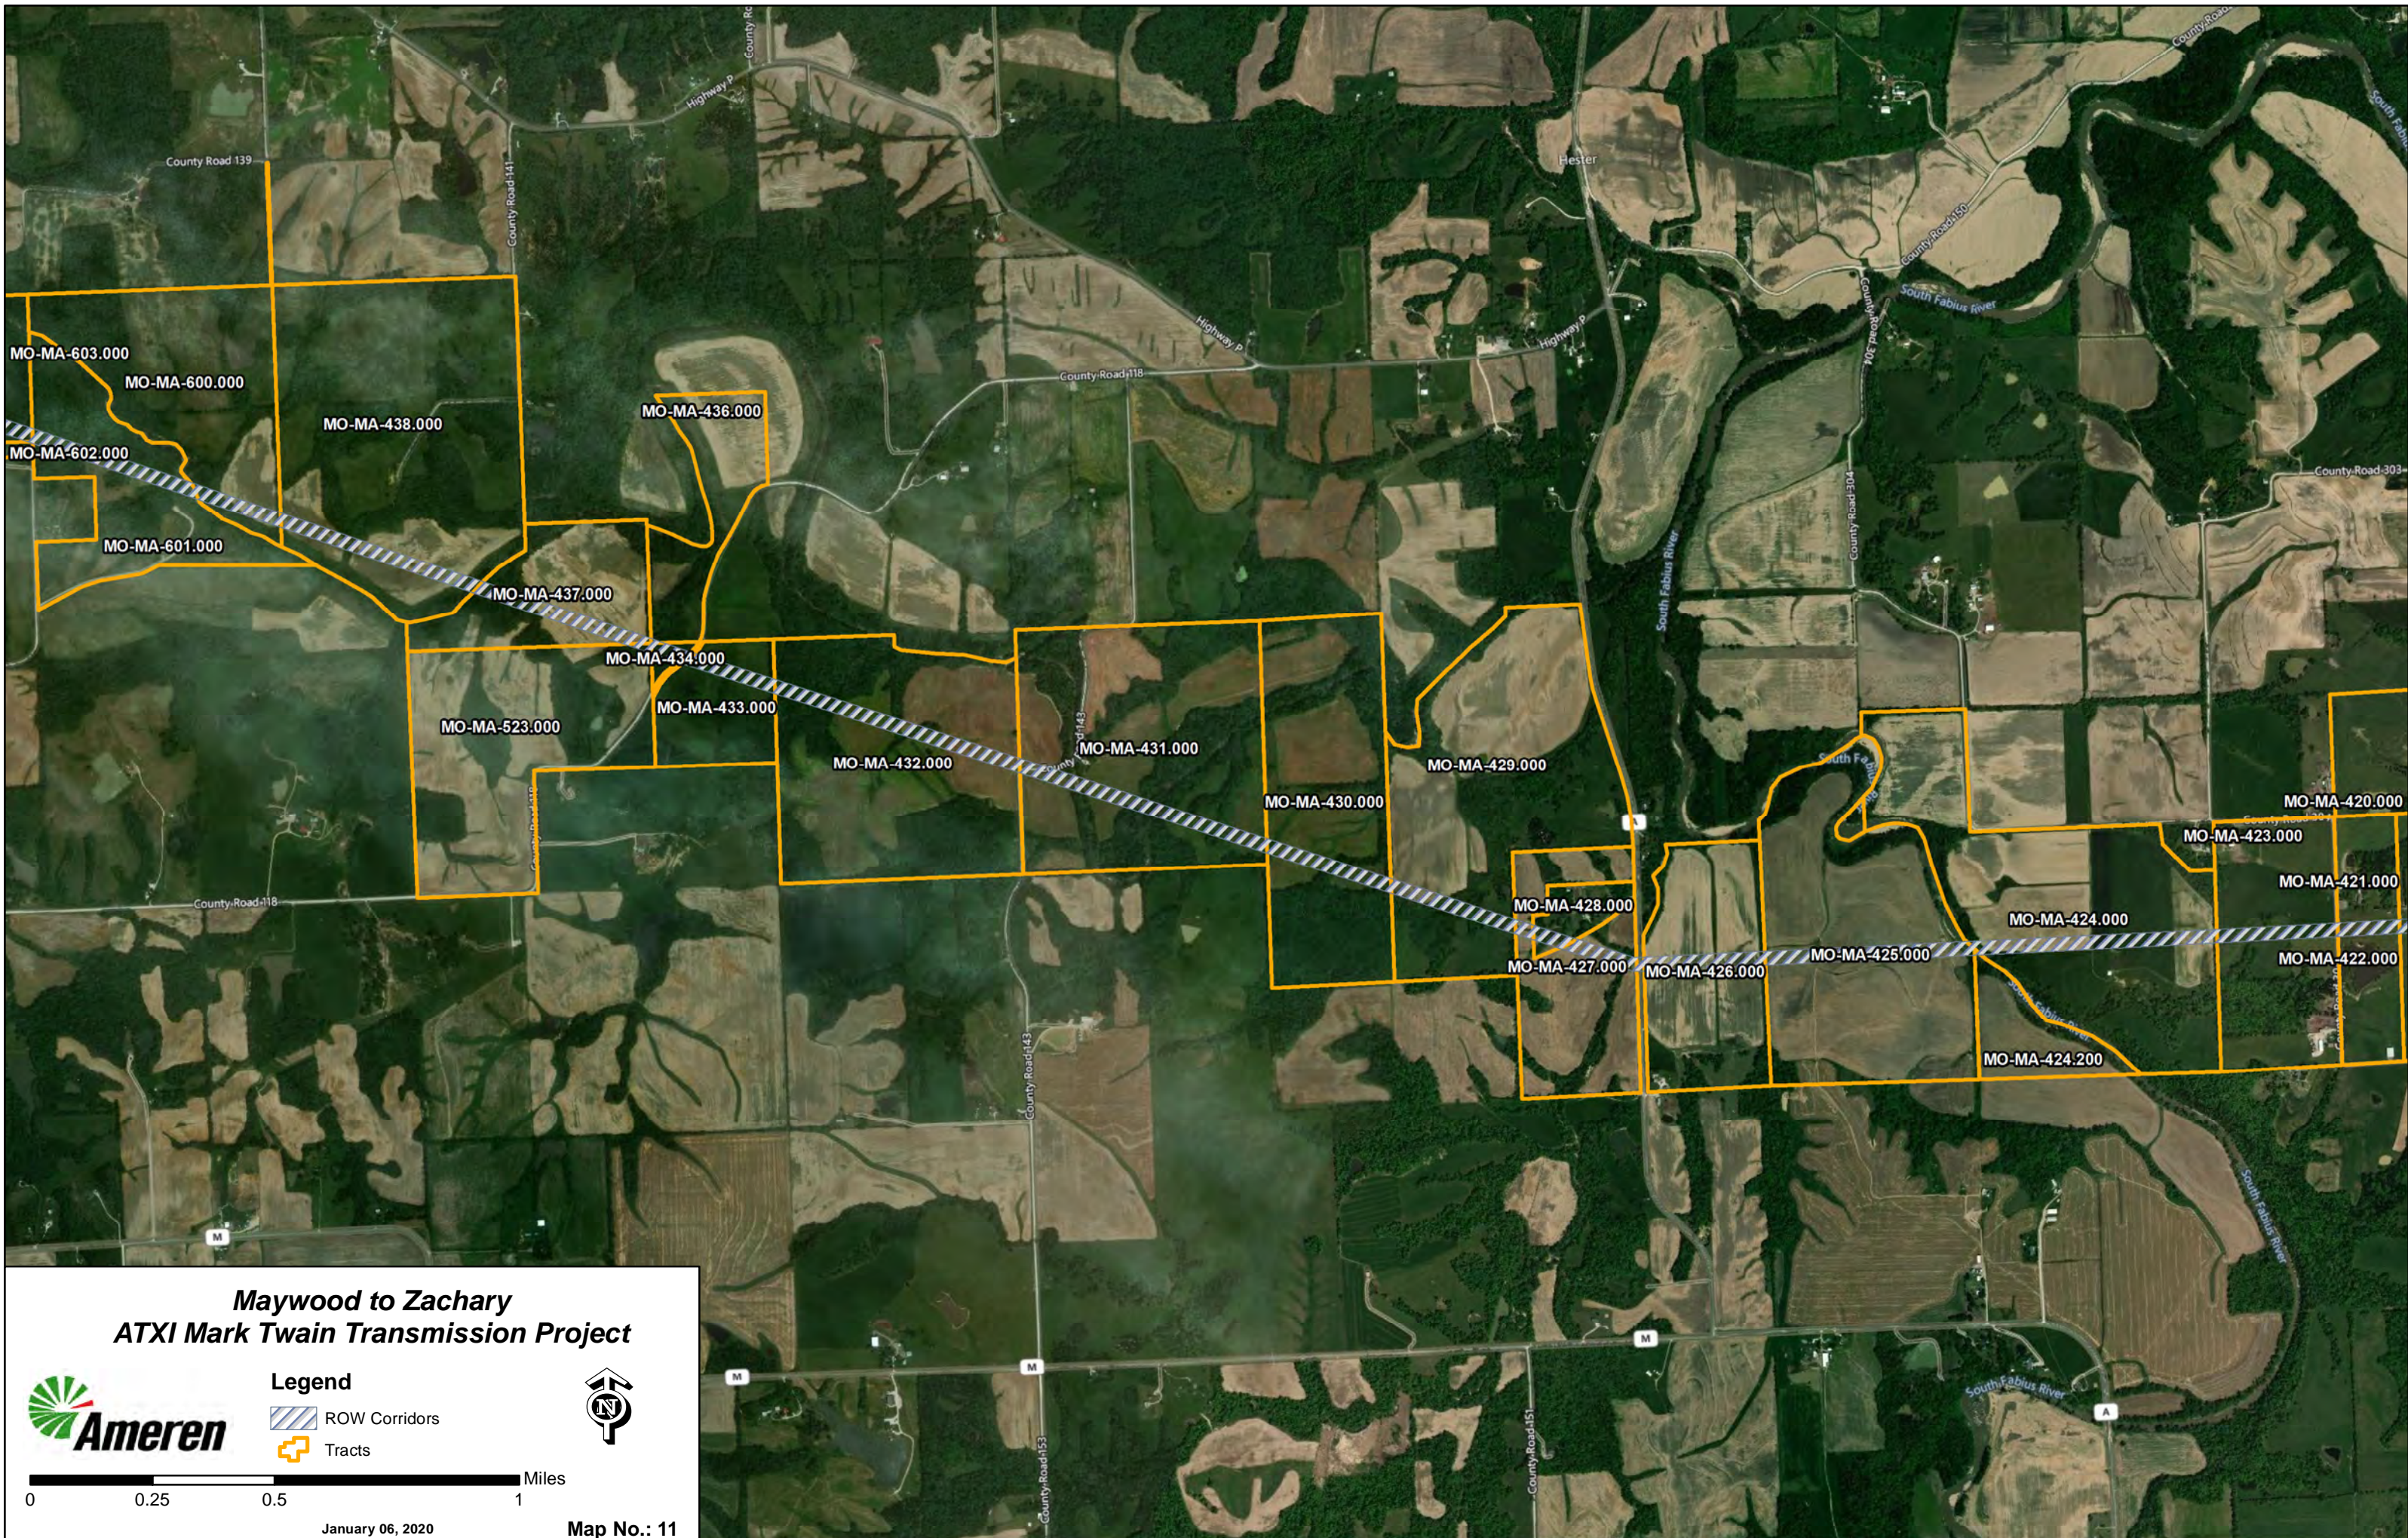

1: MO-KN-609.000
2: MO-KN-604.000

MO-LE-624.000

**Maywood to Zachary
ATXI Mark Twain Transmission Project**

Legend

-  ROW Corridors
-  Tracts

January 06, 2020

Map No.: 8

**Maywood to Zachary
ATXI Mark Twain Transmission Project**

Legend

-  ROW Corridors
-  Tracts

**Maywood to Zachary
ATXI Mark Twain Transmission Project**

Legend

-  ROW Corridors
-  Tracts

January 06, 2020

Map No.: 10

**Maywood to Zachary
ATXI Mark Twain Transmission Project**

Legend

- ROW Corridors
- Tracts

January 06, 2020

Map No.: 11

Maywood to Zachary ATXI Mark Twain Transmission Project

Legend

-  ROW Corridors
-  Tracts

January 06, 2020

Map No.: 12