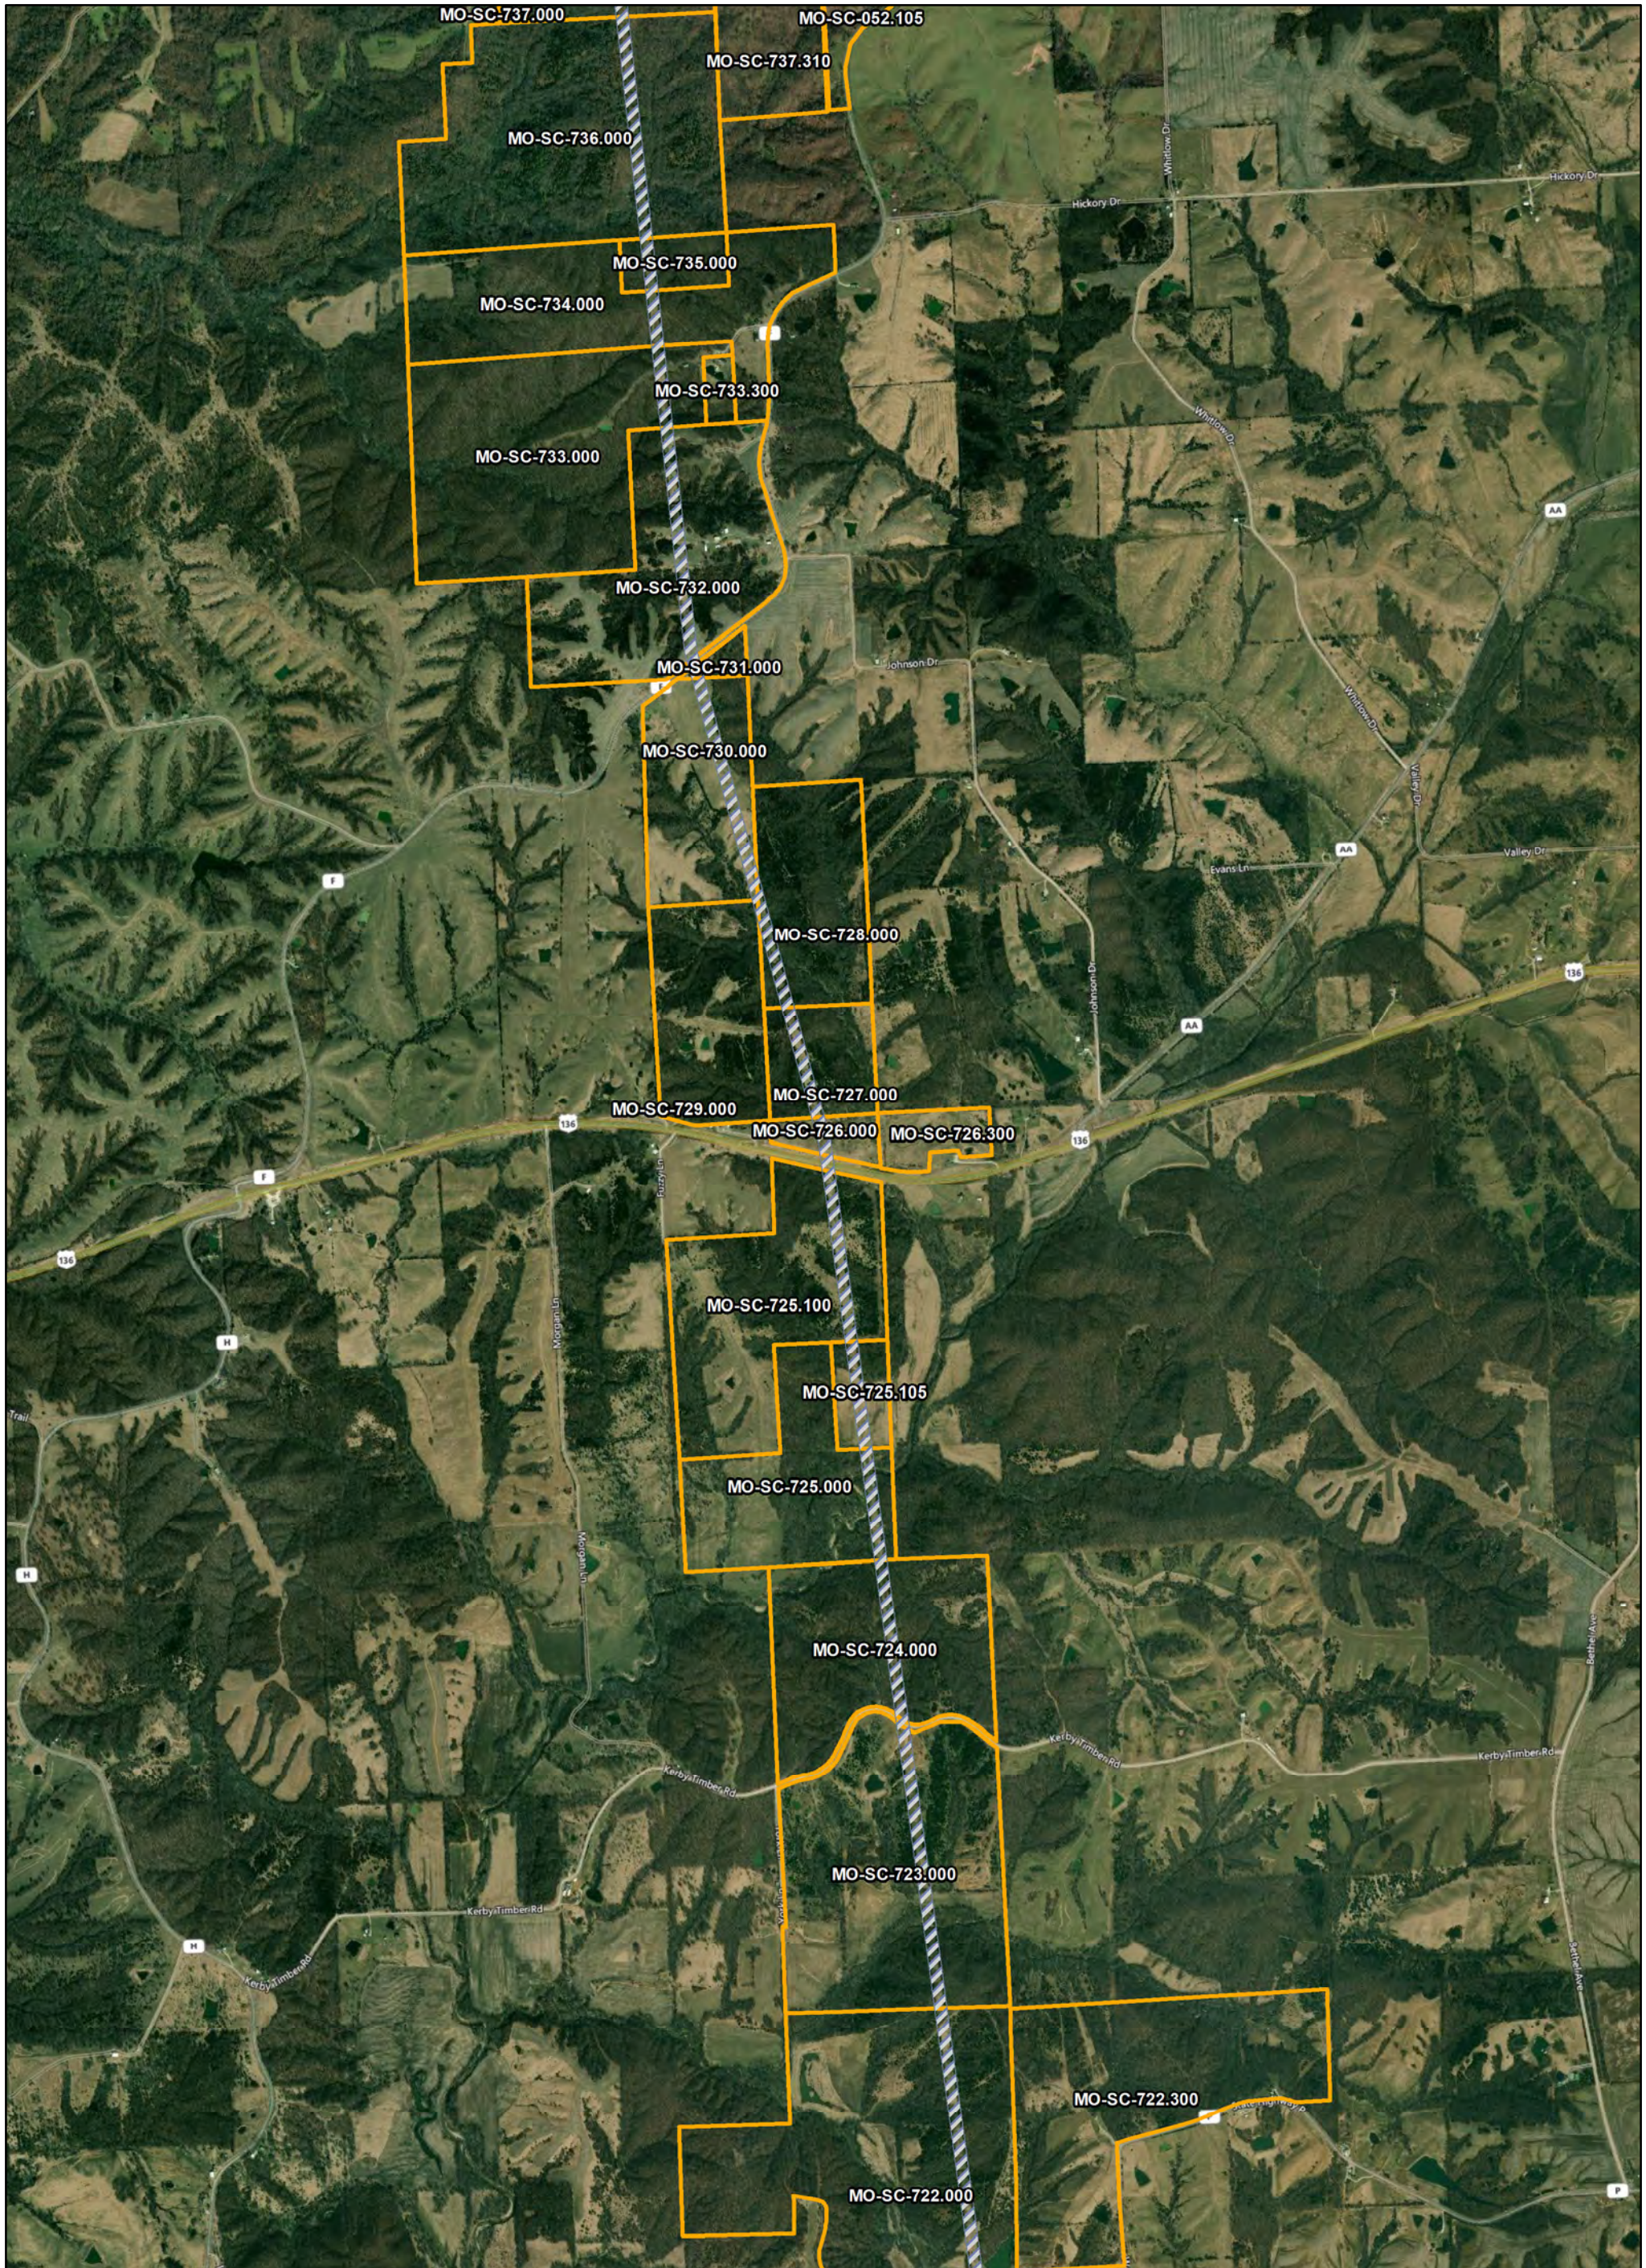

**Zachary to State Line
ATXI Mark Twain Transmission Project**

Legend

- ROW Corridors
- Tracts

January 06, 2020

Map No.: 2

MO-SC-720.000 MO-SC-719.000