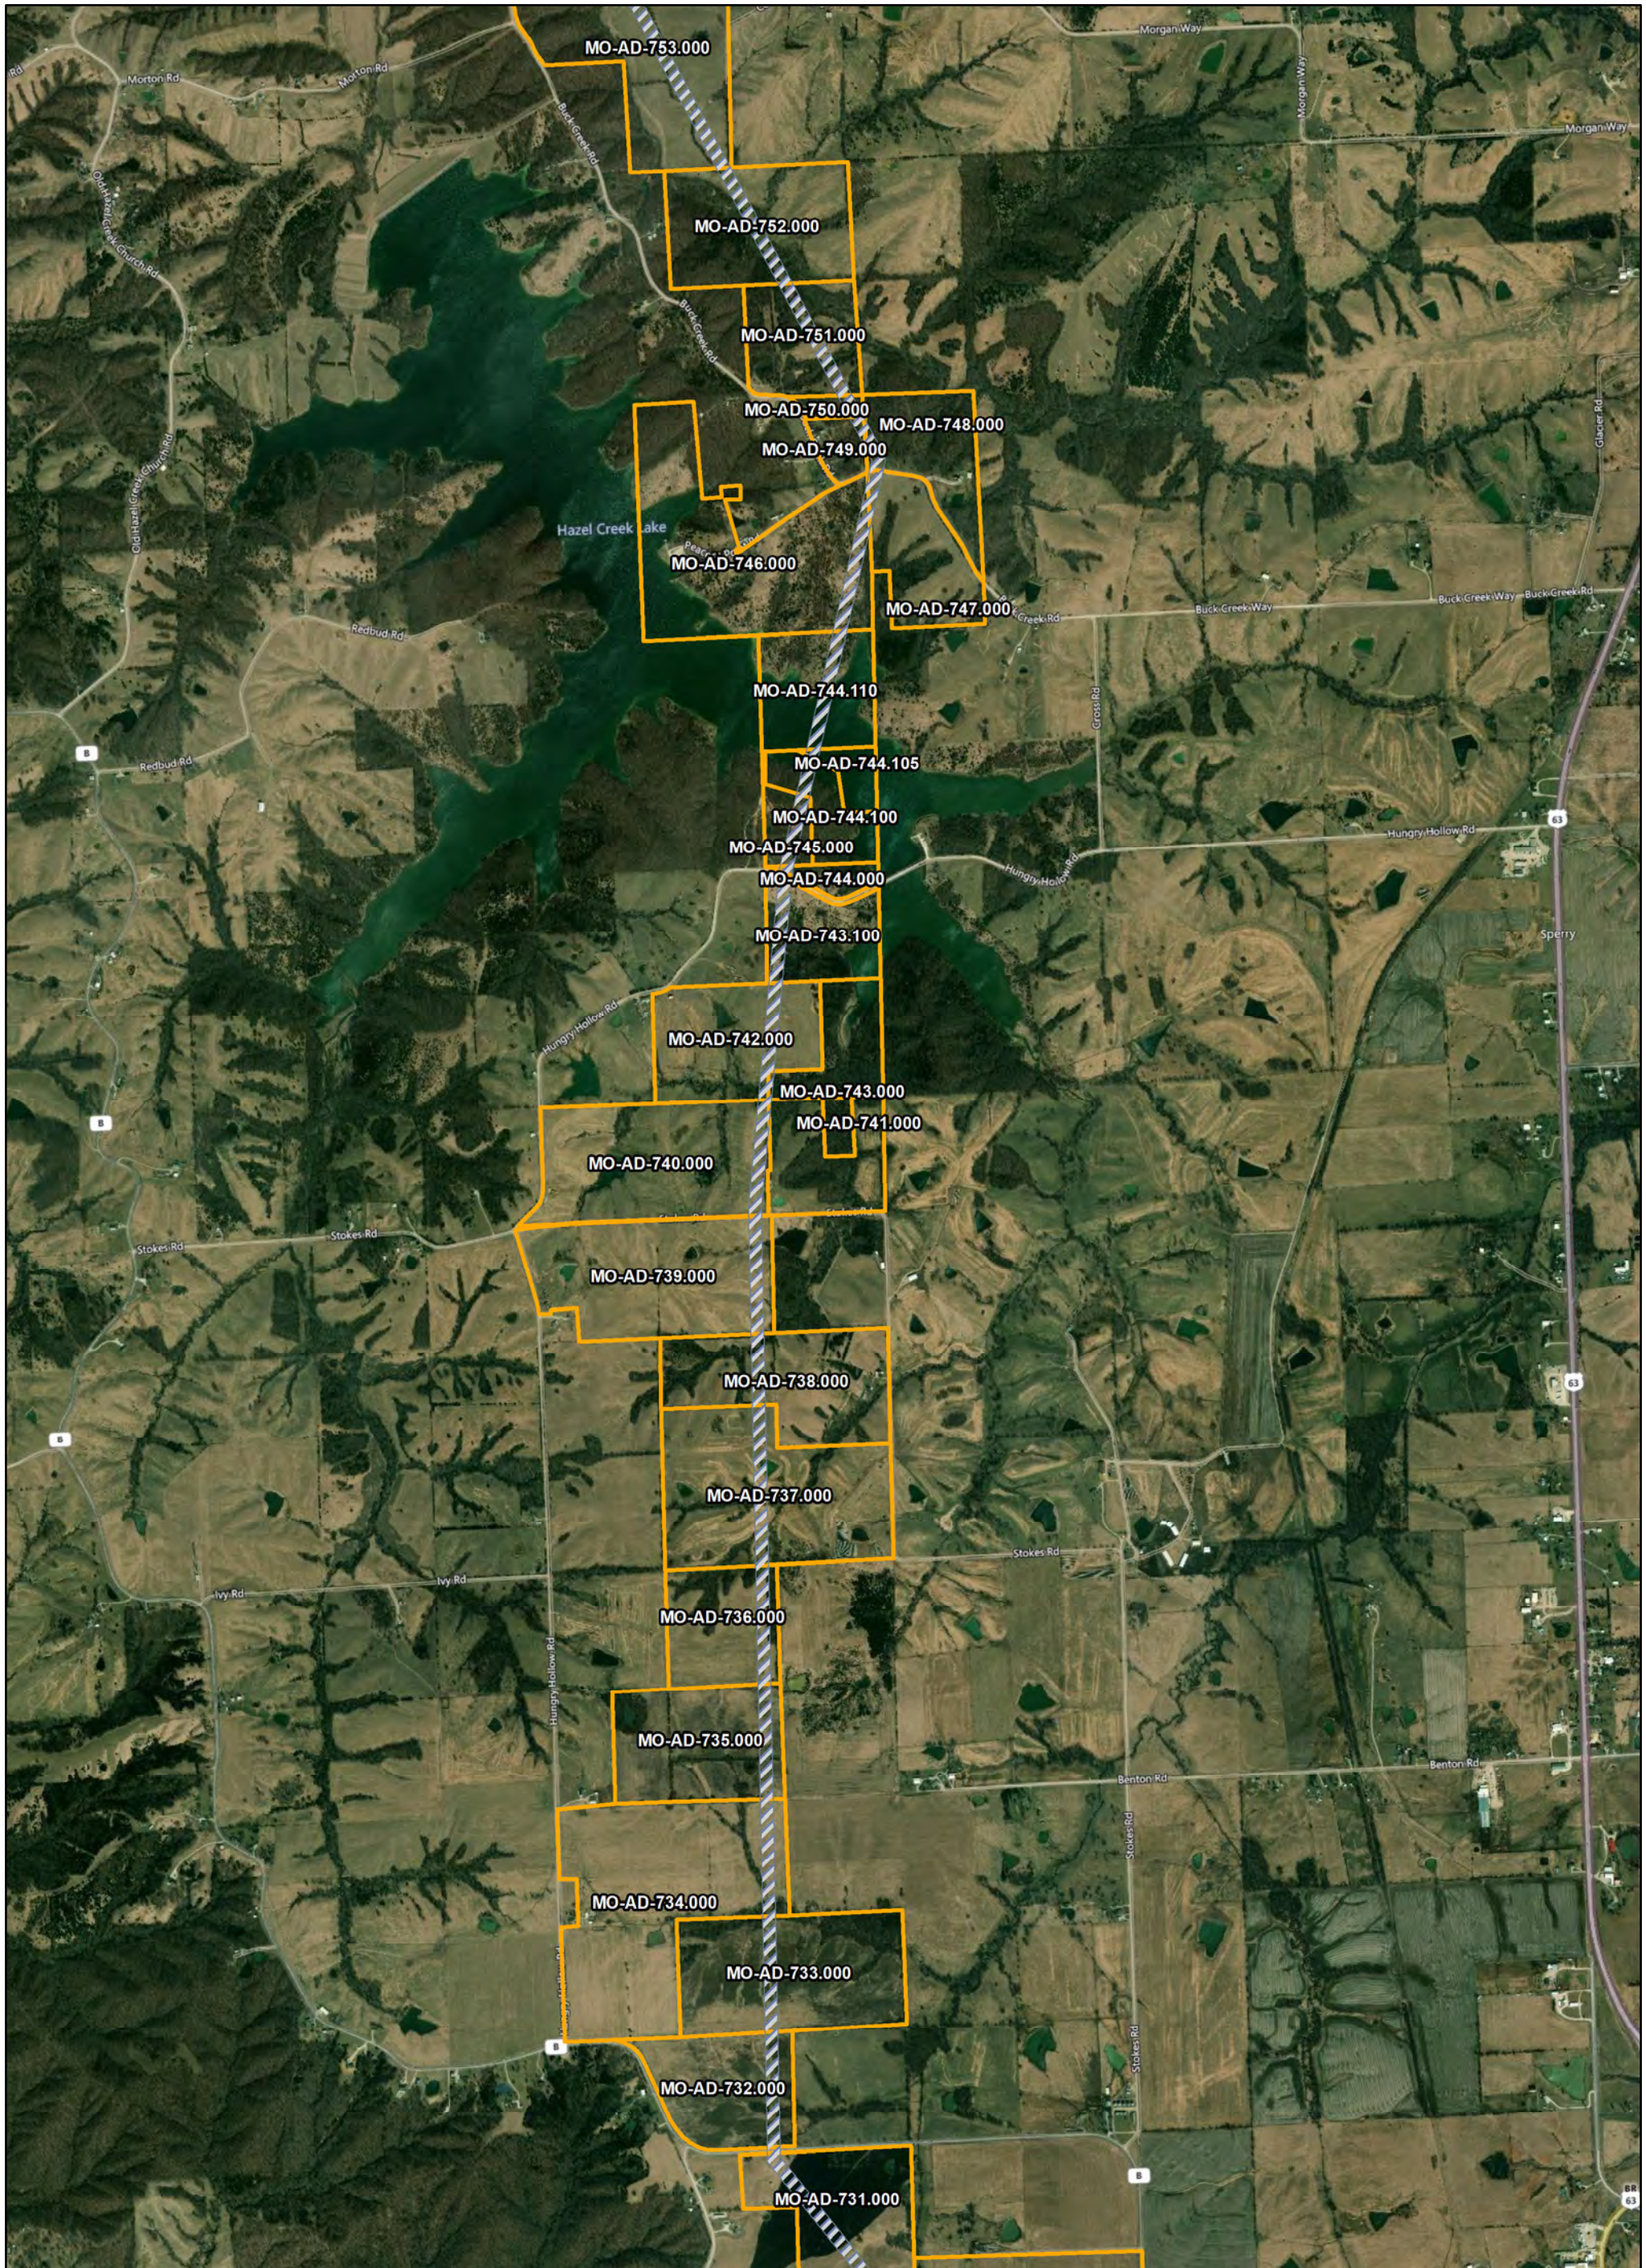

Legend

-  ROW Corridors
-  Tracts

January 06, 2020

Map No.: 2

MO-SC-720.000 MO-SC-719.000

**Zachary to State Line
ATXI Mark Twain Transmission Project**

Legend

-  ROW Corridors
-  Tracts

January 06, 2020

Map No.: 3

**Zachary to State Line
ATXI Mark Twain Transmission Project**

Legend

-  ROW Corridors
-  Tracts

January 06, 2020

Map No.: 4

**Zachary to State Line
ATXI Mark Twain Transmission Project**

Legend

-  ROW Corridors
-  Tracts

January 06, 2020

Map No.: 5

**Zachary to State Line
ATXI Mark Twain Transmission Project**

Legend

-  ROW Corridors
-  Tracts

January 06, 2020

Map No.: 6