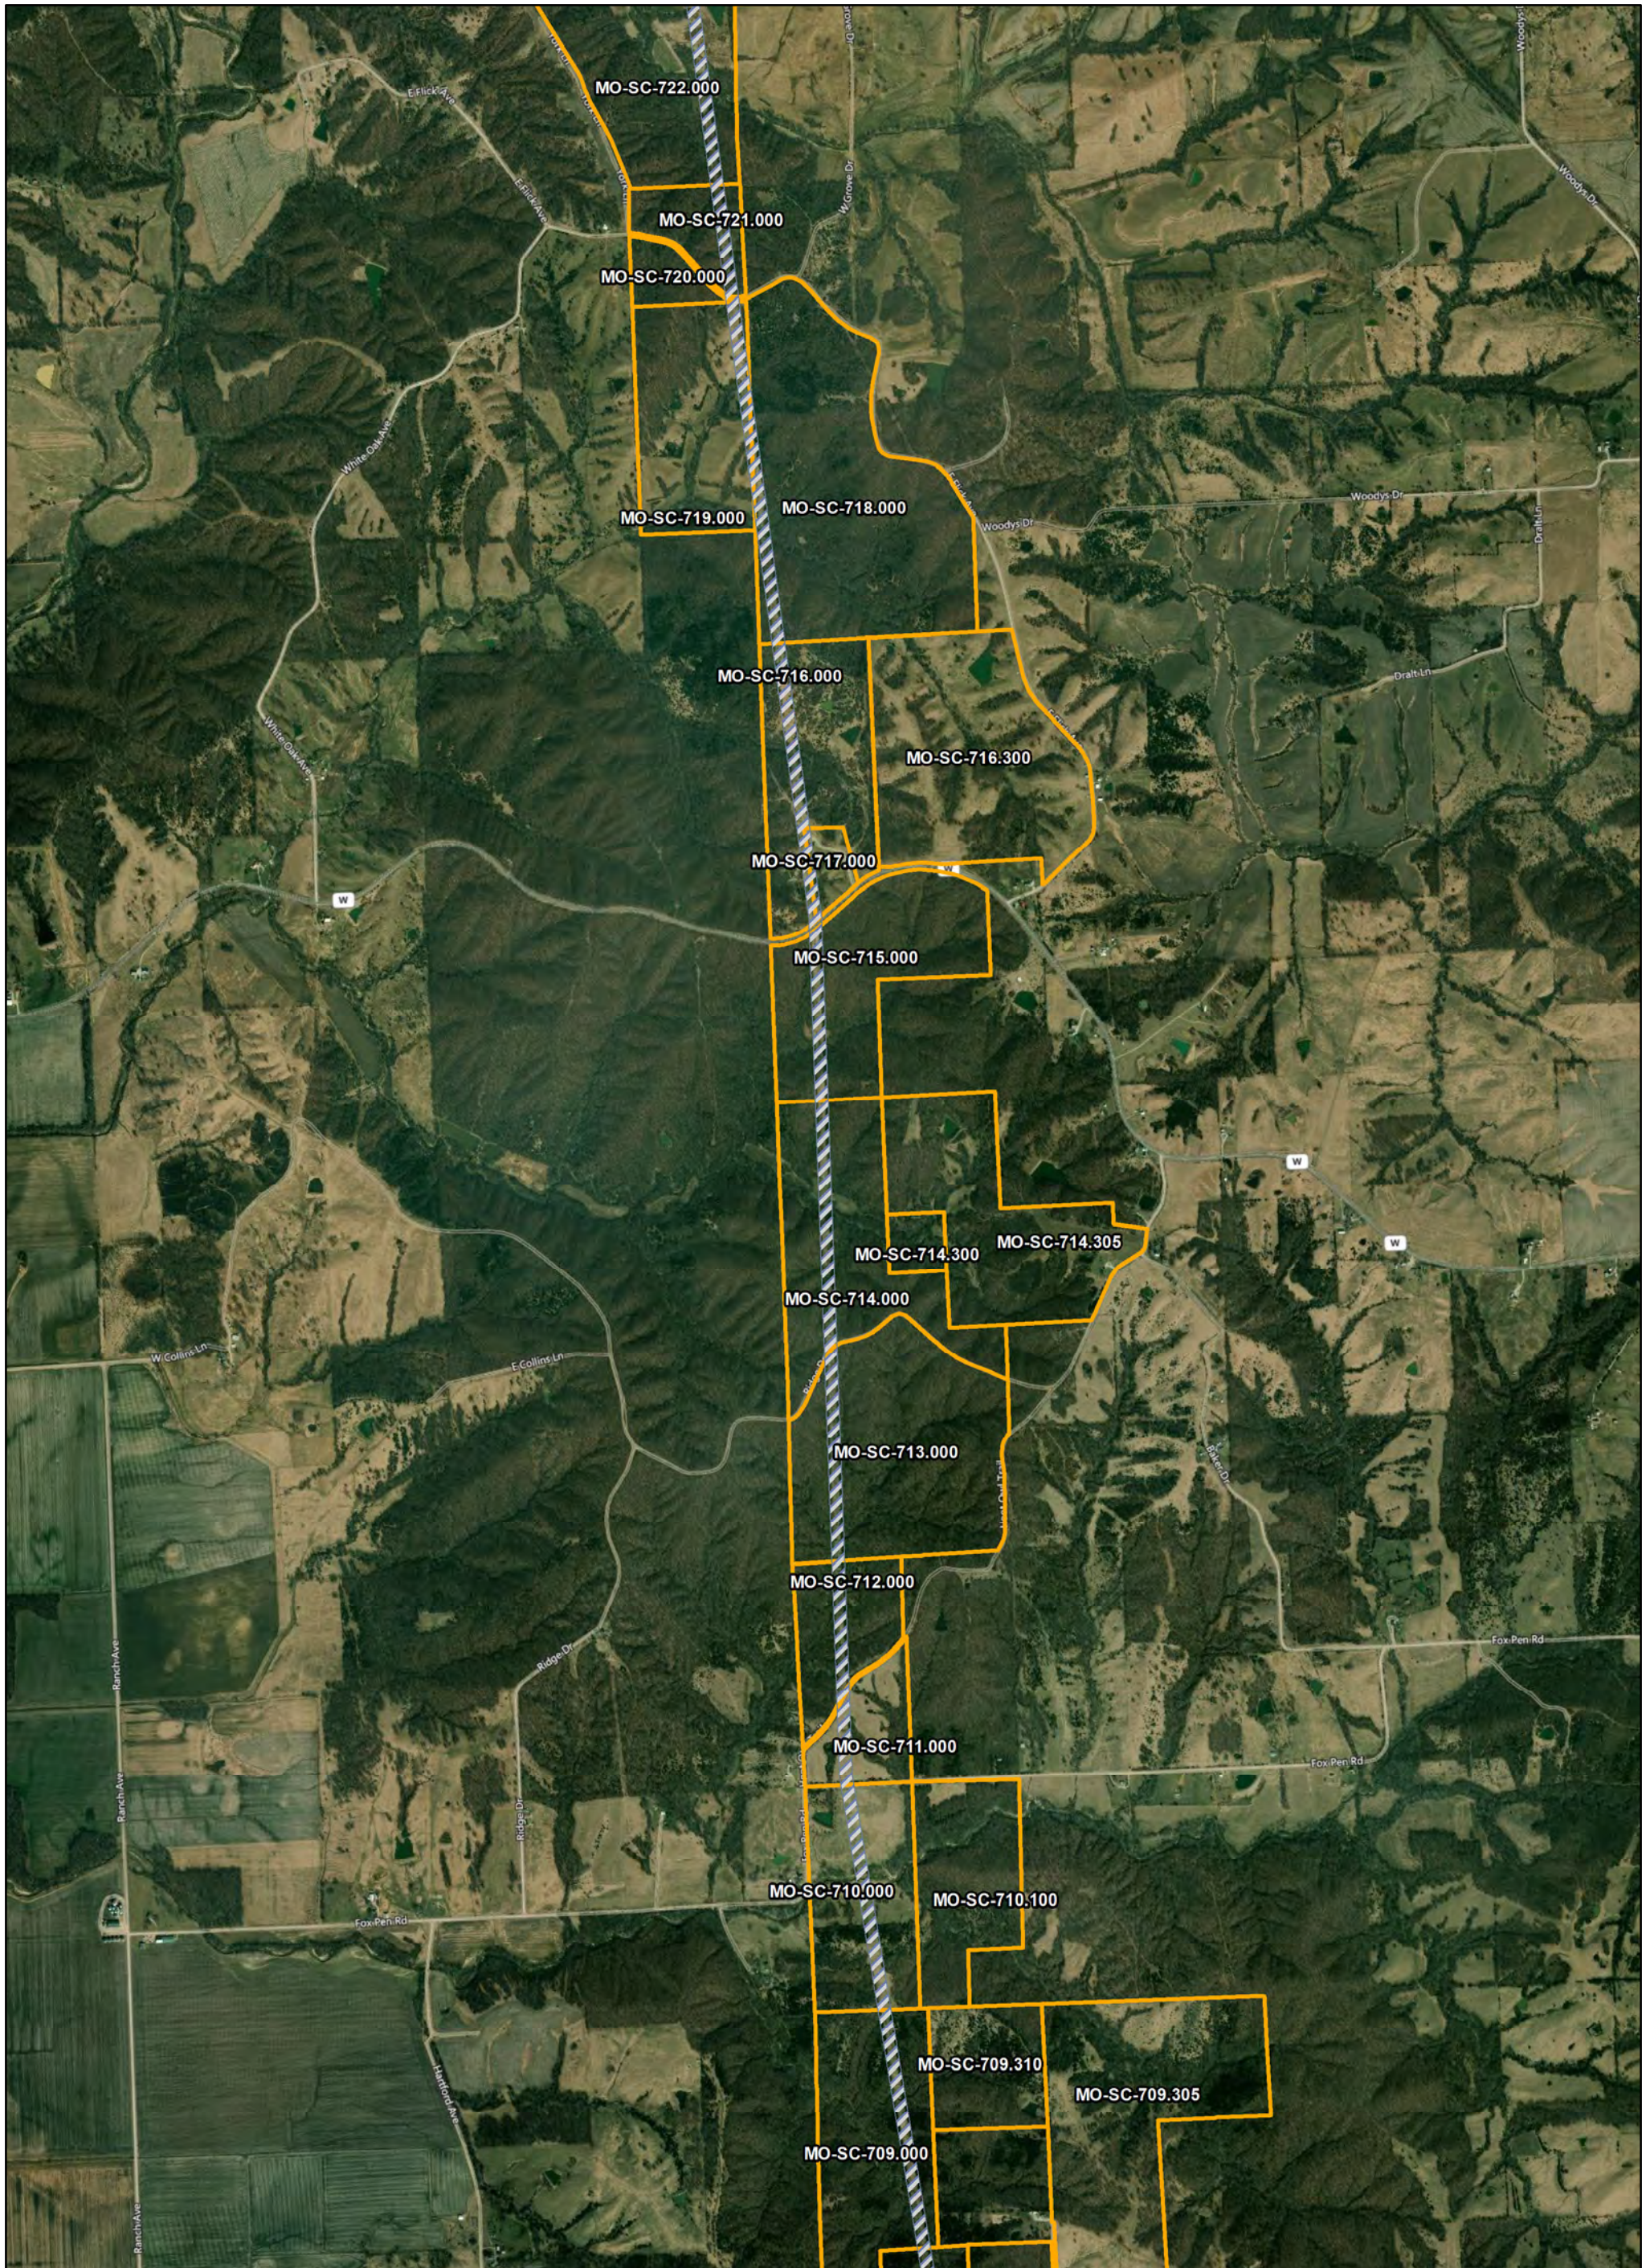

Legend

-  ROW Corridors
-  Tracts

January 06, 2020

Map No.: 2

MO-SC-720.000 MO-SC-719.000

**Zachary to State Line
ATXI Mark Twain Transmission Project**

Legend

-  ROW Corridors
-  Tracts

January 06, 2020

Map No.: 3

**Zachary to State Line
ATXI Mark Twain Transmission Project**

Legend

-  ROW Corridors
-  Tracts

January 06, 2020

Map No.: 4

**Zachary to State Line
ATXI Mark Twain Transmission Project**

Legend

-  ROW Corridors
-  Tracts

January 06, 2020

Map No.: 5

**Zachary to State Line
ATXI Mark Twain Transmission Project**

Legend

-  ROW Corridors
-  Tracts

January 06, 2020

Map No.: 6