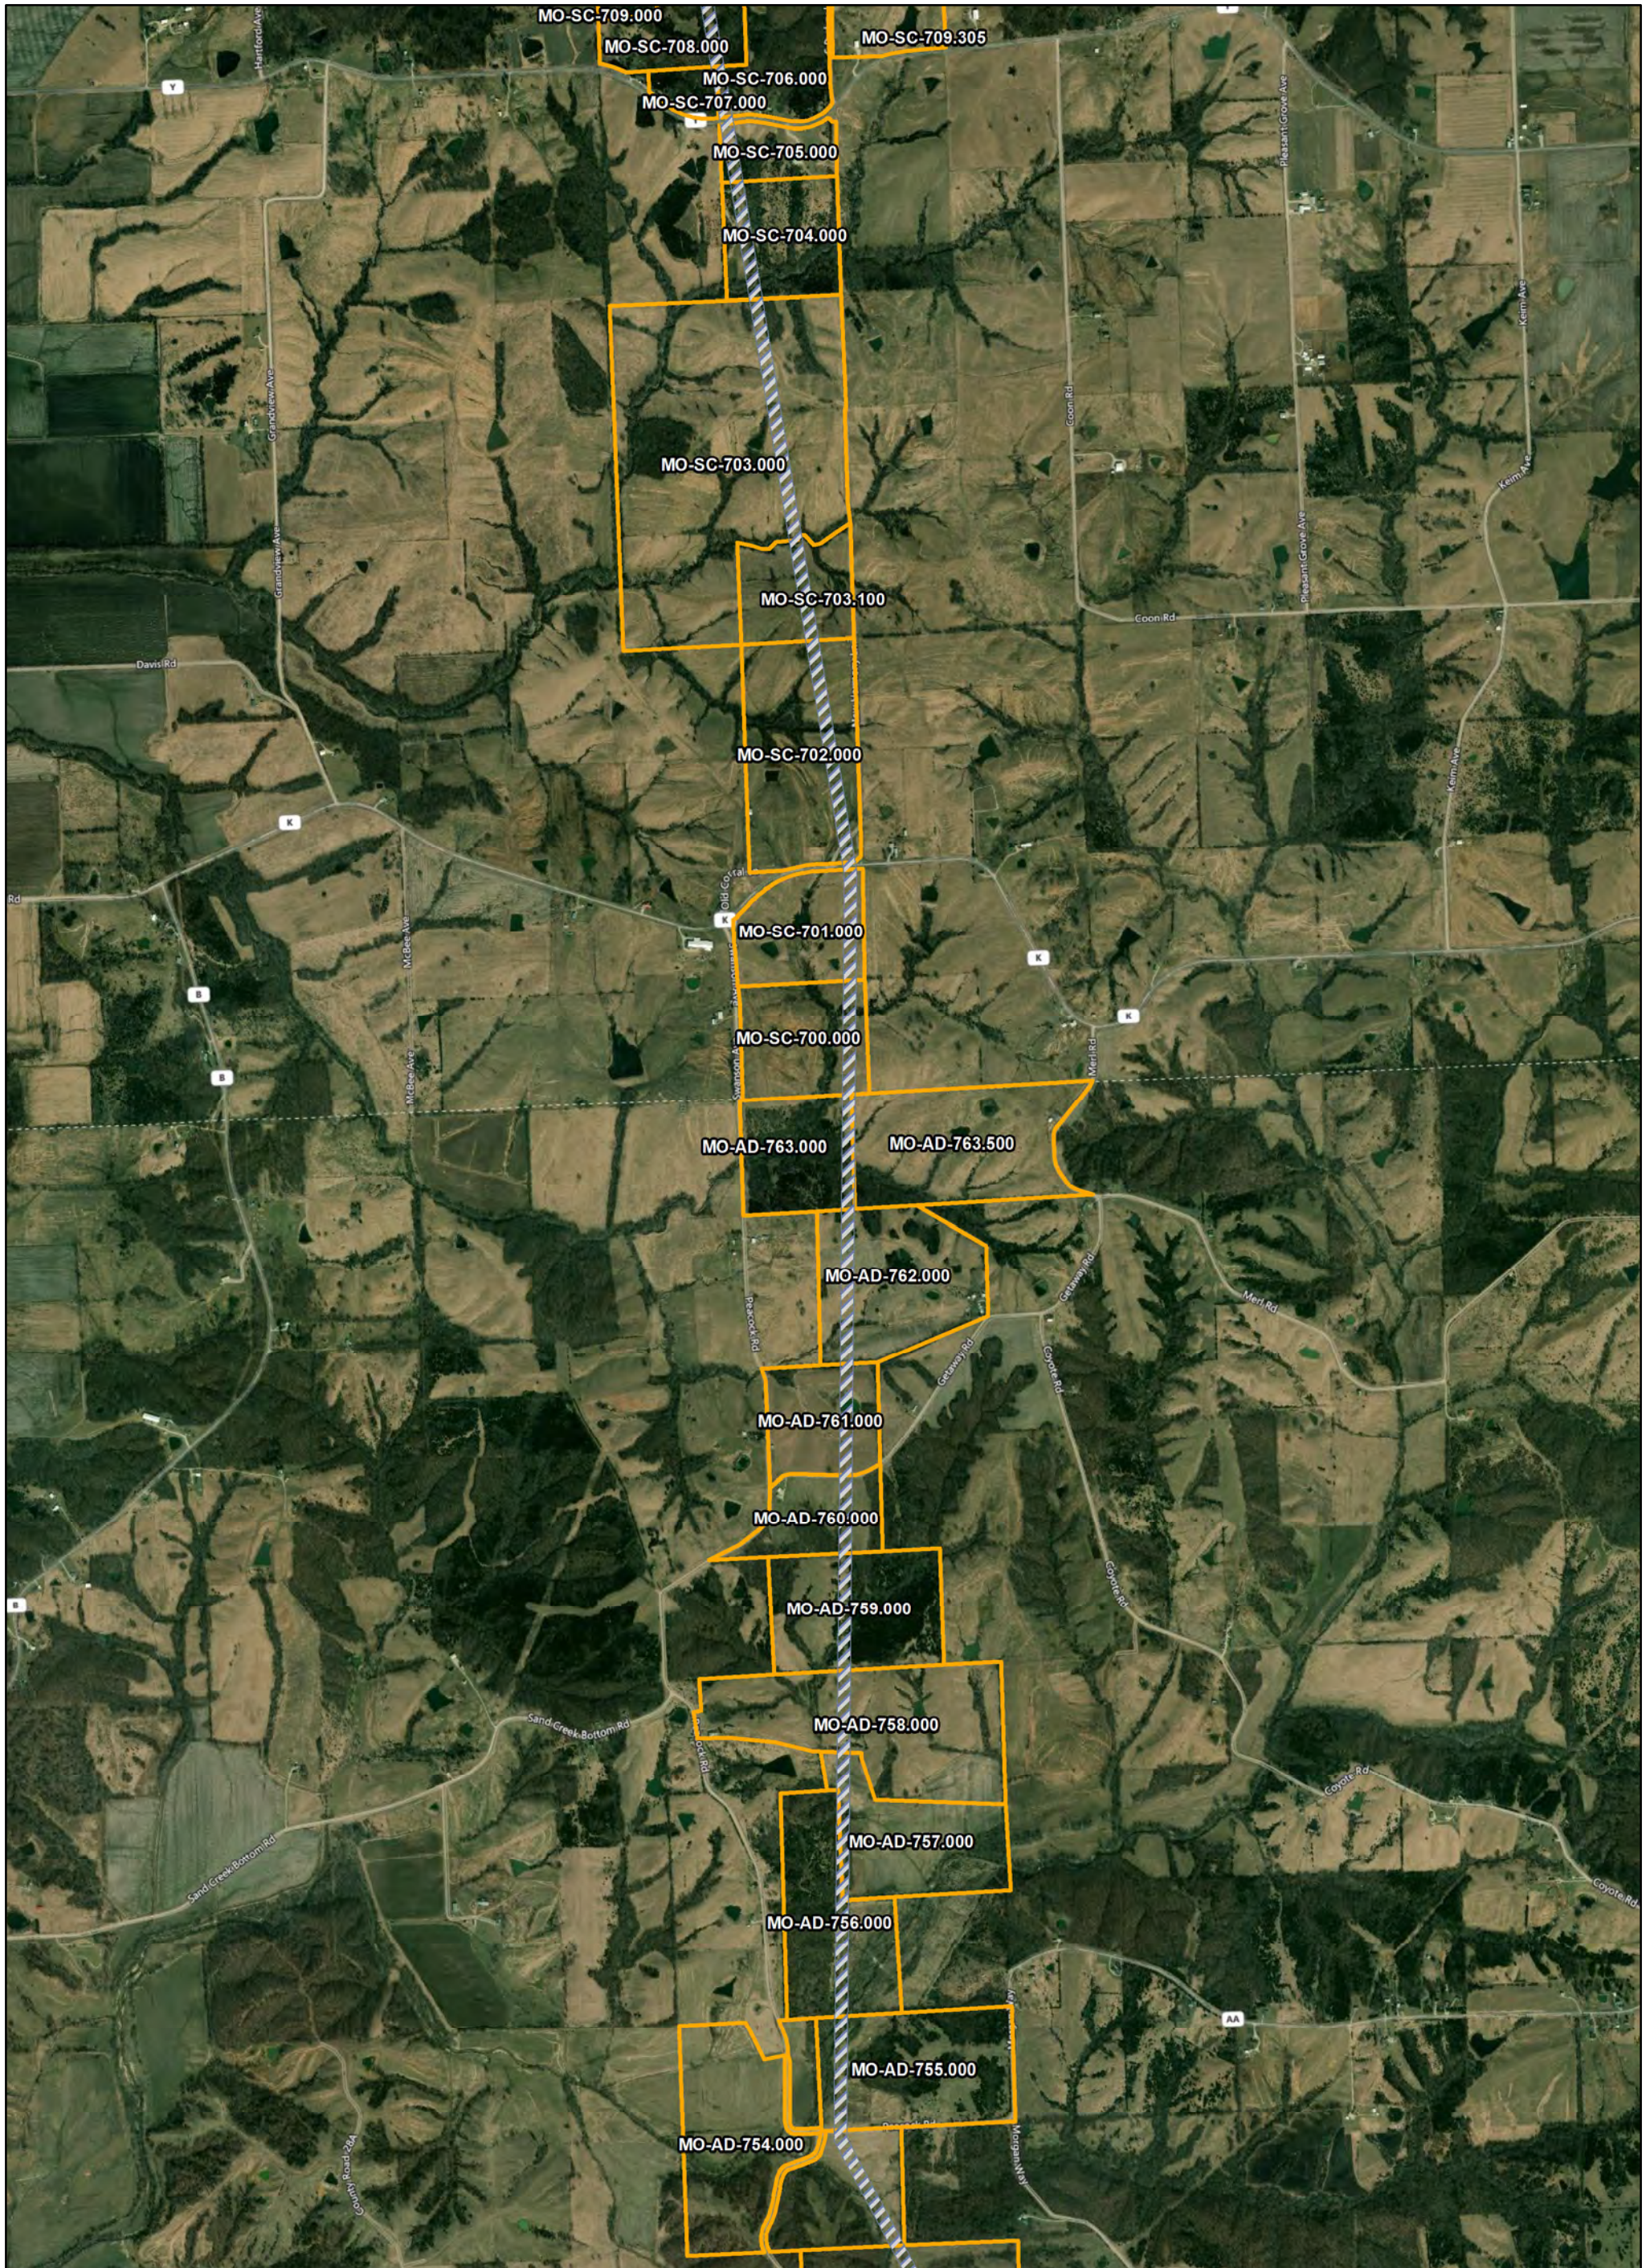

Legend

-  ROW Corridors
-  Tracts

January 06, 2020

Map No.: 2

MO-SC-720.000 MO-SC-719.000

**Zachary to State Line
ATXI Mark Twain Transmission Project**

Legend

-  ROW Corridors
-  Tracts

January 06, 2020

Map No.: 3

**Zachary to State Line
ATXI Mark Twain Transmission Project**

Legend

-  ROW Corridors
-  Tracts

January 06, 2020

Map No.: 4

**Zachary to State Line
ATXI Mark Twain Transmission Project**

Legend

-  ROW Corridors
-  Tracts

January 06, 2020

Map No.: 5

**Zachary to State Line
ATXI Mark Twain Transmission Project**

Legend

-  ROW Corridors
-  Tracts

January 06, 2020

Map No.: 6