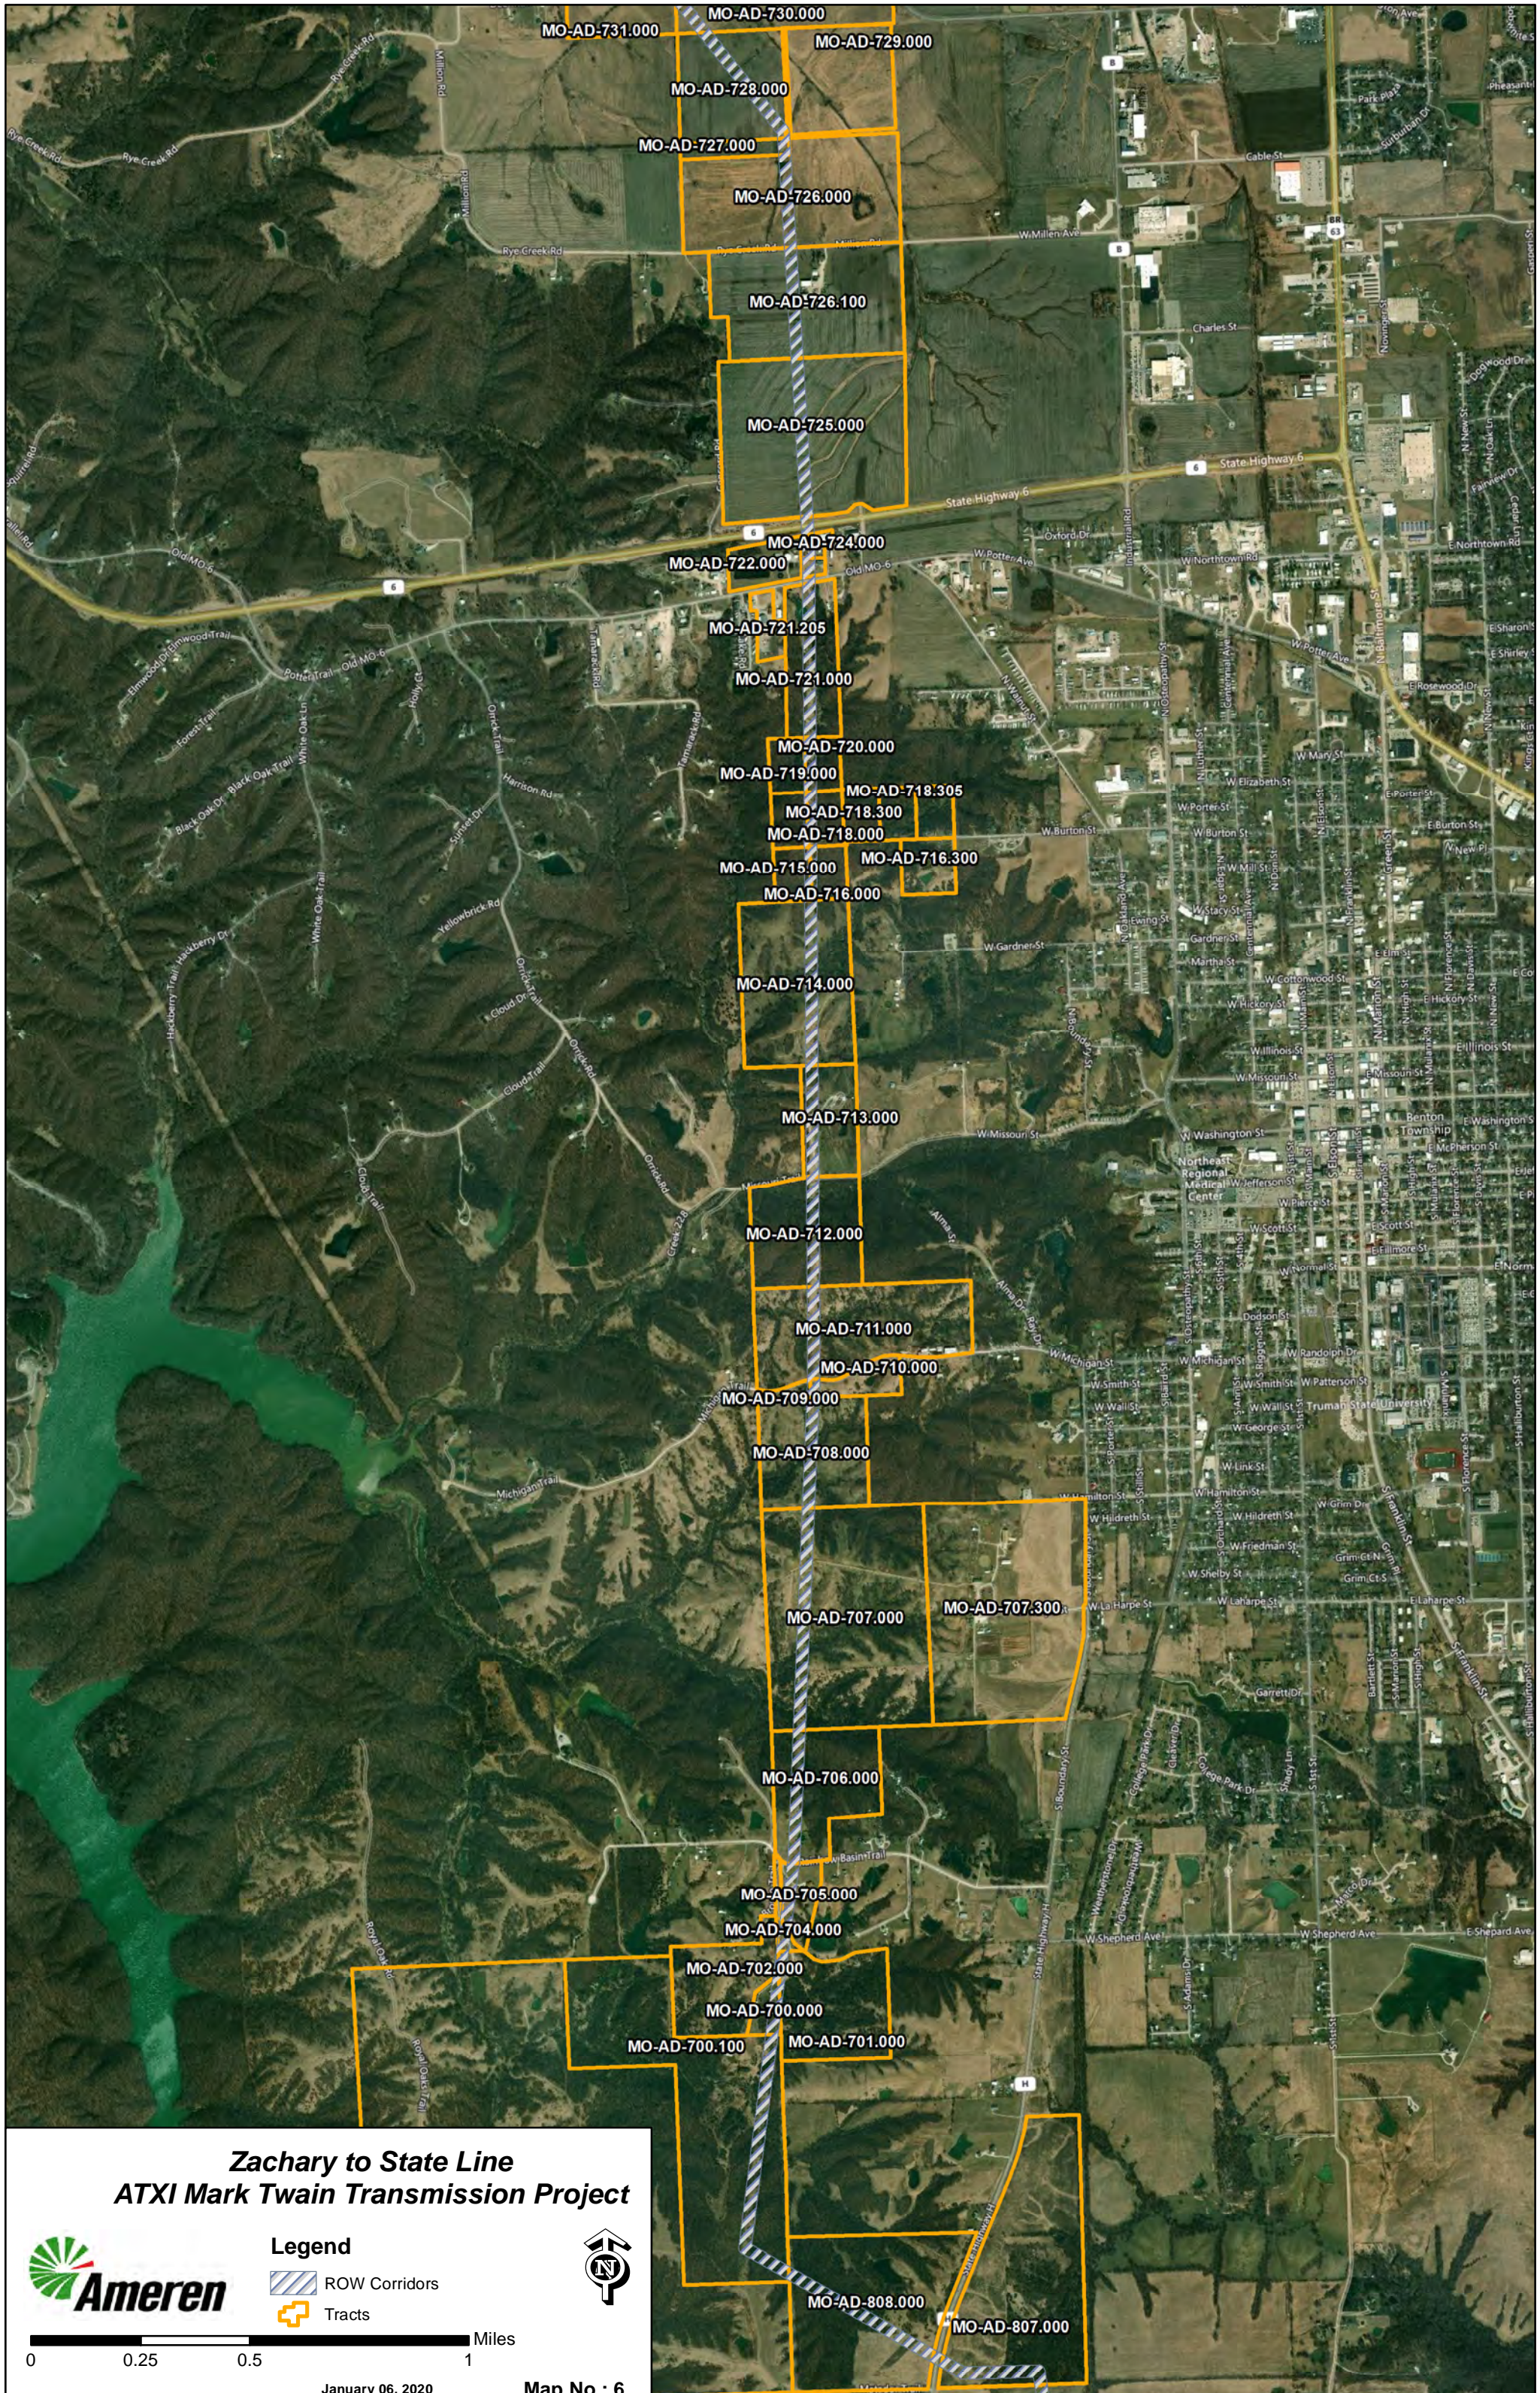

Legend

-  ROW Corridors
-  Tracts

January 06, 2020

Map No.: 2

MO-SC-720.000 MO-SC-719.000

**Zachary to State Line
ATXI Mark Twain Transmission Project**

Legend

-  ROW Corridors
-  Tracts

January 06, 2020

Map No.: 3

**Zachary to State Line
ATXI Mark Twain Transmission Project**

Legend

-  ROW Corridors
-  Tracts

January 06, 2020

Map No.: 4

**Zachary to State Line
ATXI Mark Twain Transmission Project**

Legend

-  ROW Corridors
-  Tracts

January 06, 2020

Map No.: 5

**Zachary to State Line
ATXI Mark Twain Transmission Project**

Legend

-  ROW Corridors
-  Tracts

January 06, 2020

Map No.: 6