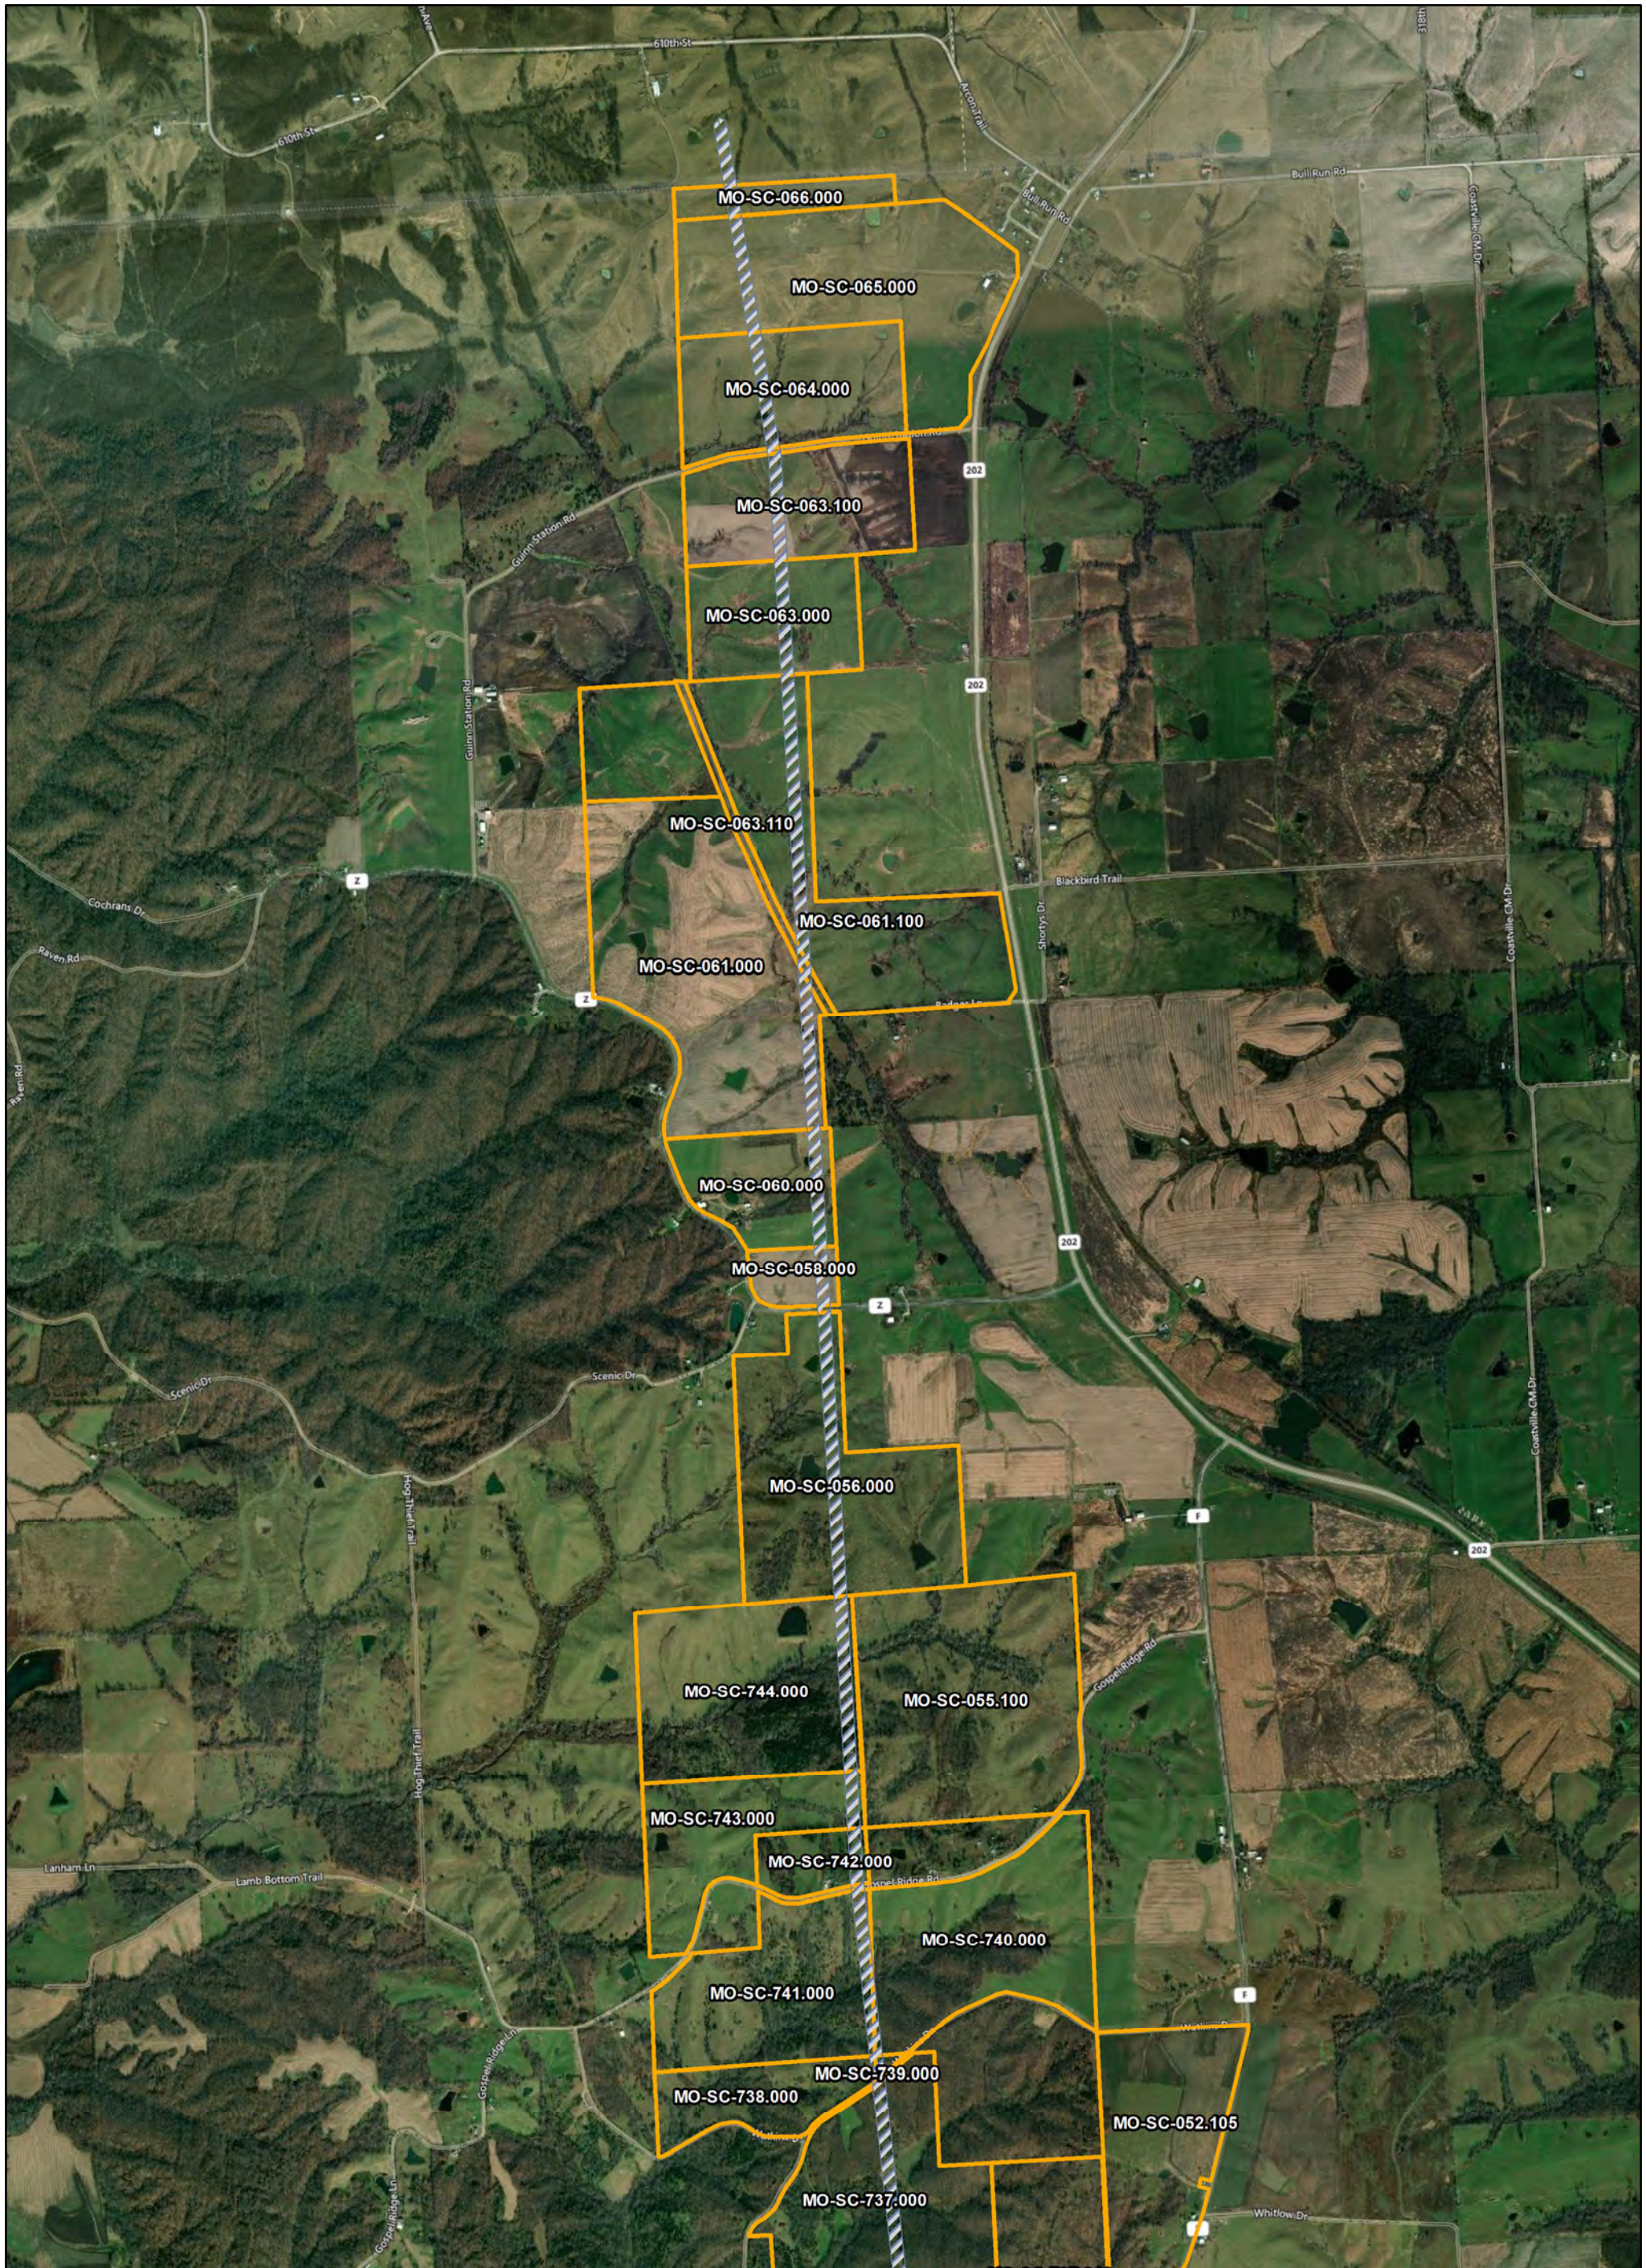

**Zachary to State Line
ATXI Mark Twain Transmission Project**

Legend

- ROW Corridors
- Tracts

January 06, 2020

Map No.: 1

MO-SC-734.000

MO-SC-735.000

MO-SC-736.000

MO-SC-738.000

MO-SC-739.000

MO-SC-741.000

MO-SC-742.000

MO-SC-743.000

MO-SC-744.000

MO-SC-055.100

MO-SC-056.000

MO-SC-058.000

MO-SC-060.000

MO-SC-061.000

MO-SC-061.100

MO-SC-063.110

MO-SC-063.000

MO-SC-063.100

MO-SC-064.000

MO-SC-065.000

MO-SC-066.000