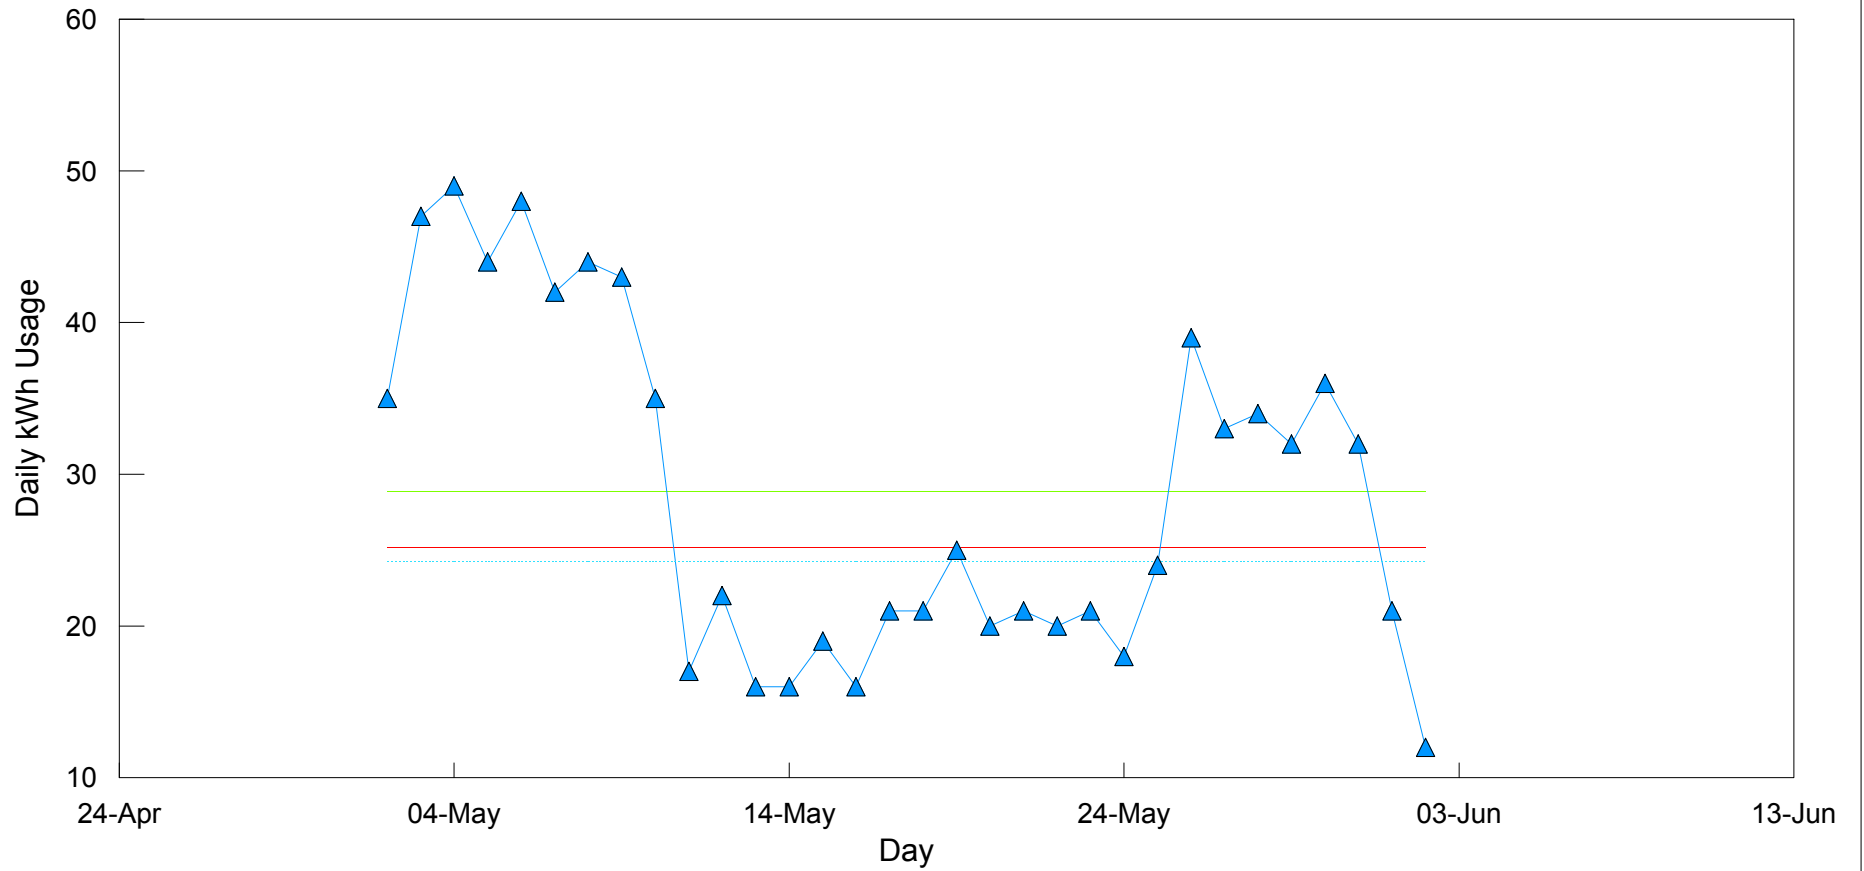

Daily Usage

— Avg. Daily Usage 99-02 — Avg. Daily Usage June 02 ▲ Daily Usage June 02 ··· Avg. Excluding 5/3-5/9