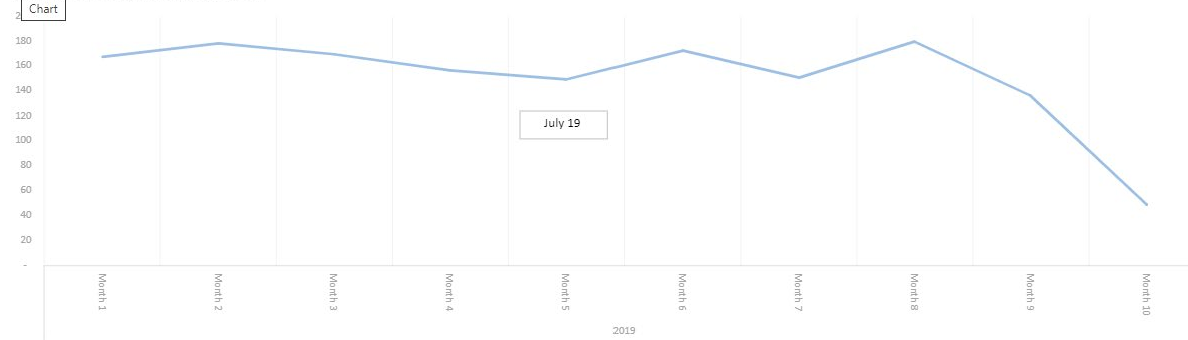

PY19-23 Projects (Applications)

3-18-2024

Schedule AML-S1

2019 Lighting Month 1 = March

Incoming projects by program dates

2020 Lighting

Incoming projects by program dates

2021 Lighting