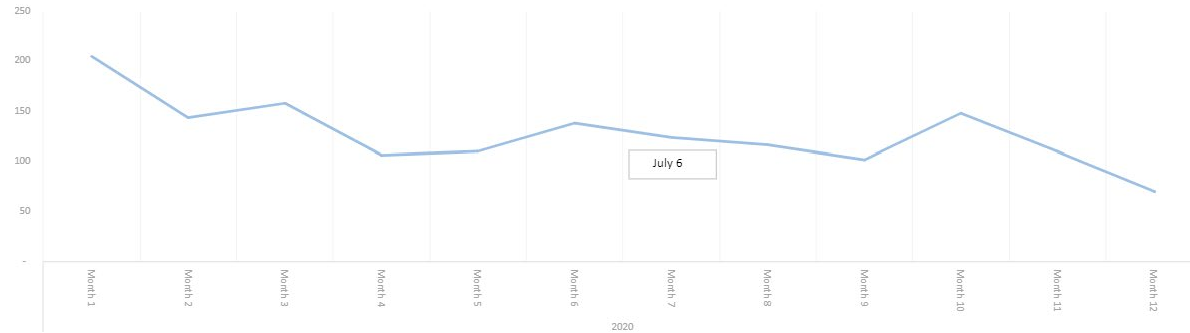

PY19-23 Projects (Applications)

3-18-2024

Schedule AML-S1

2019 Lighting Month 1 = March

Incoming projects by program dates

2020 Lighting

Incoming projects by program dates

2021 Lighting