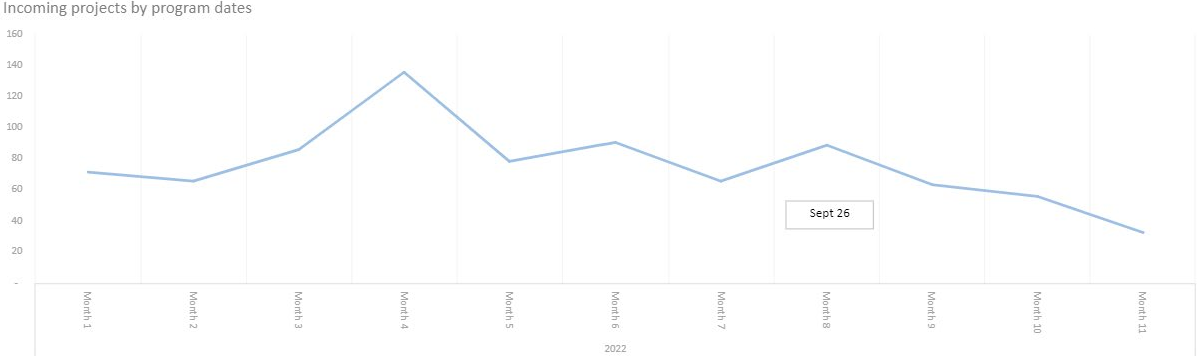

PY19-23 Projects (Applications)

3-18-2024

Schedule AML-S1

2019 Lighting Month 1 = March

Incoming projects by program dates

2020 Lighting

Incoming projects by program dates

2021 Lighting

Incoming projects by program dates

2022 Lighting

2023 Lighting