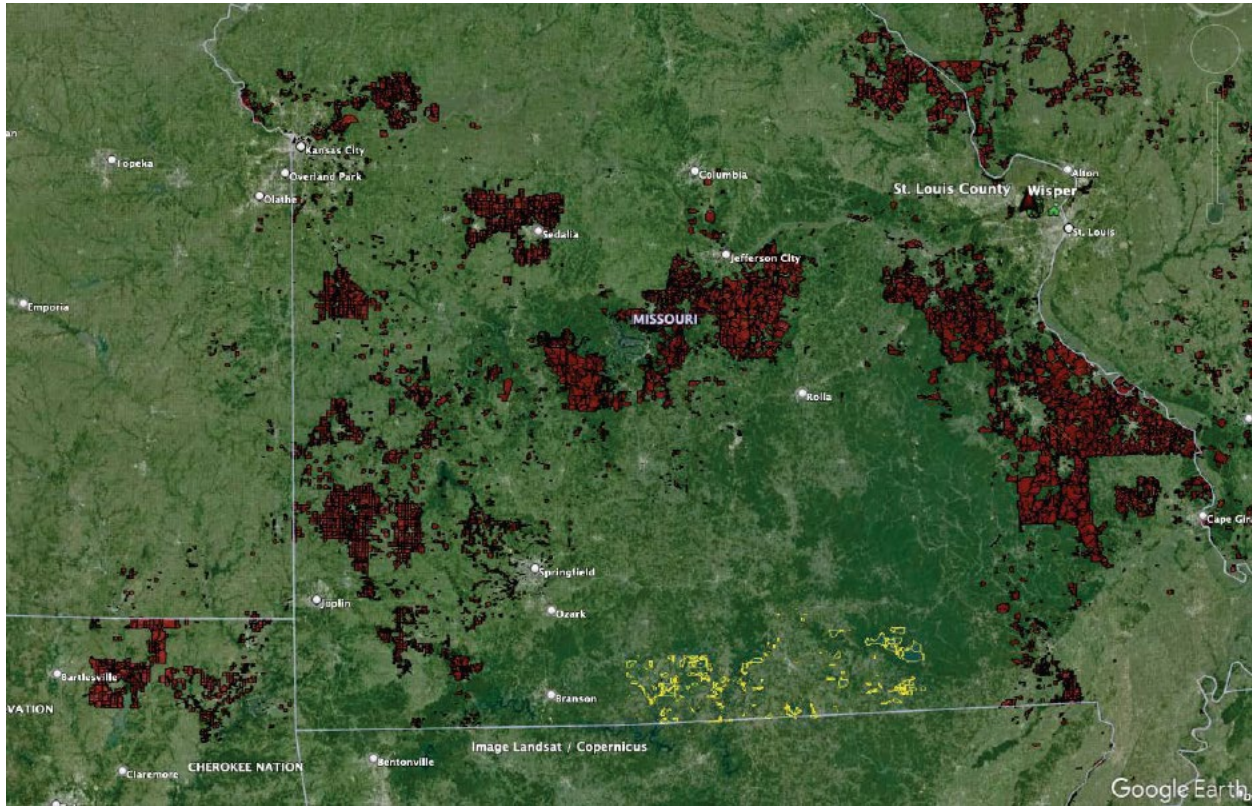

## Exhibit E

### Map of Assigned Census Blocks

### Legend

Yellow = Assigned Census Blocks (Aristotle)  
Red = Wisper CAF Census Blocks