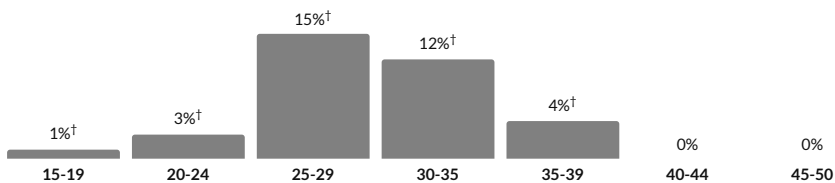

Married
Single

* Universe: Population 15 years and over

Show data / Embed

Marital status, by sex

Show data / Embed

† Margin of error is at least 10 percent of the total value. Take care with this statistic.

Fertility

4.1%

Women 15-50 who gave birth during past year

about two-thirds of the rate in the Springfield, MO Metro Area: 6.1% †

about three-quarters of the rate in Missouri: 5.5%

Women who gave birth during past year, by age group