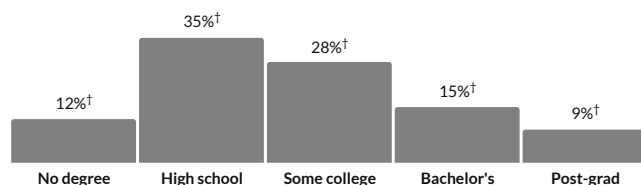

Population migration since previous year

Show data / Embed

† Margin of error is at least 10 percent of the total value. Take care with this statistic.

Social

† Margin of error is at least 10 percent of the total value. Take care with this statistic.

Educational attainment

87.7%

High school grad or higher

a little less than the rate in the Springfield, MO Metro Area: 92.1%

a little less than the rate in Missouri: 91.3%

24.7%

Bachelor's degree or higher

about 80 percent of the rate in the Springfield, MO Metro Area: 29.6%

about 80 percent of the rate in Missouri: 31.2%

Population by highest level of education

* Universe: Population 25 years and over

Show data / Embed

Language

N/A

Persons with language other than English spoken at home