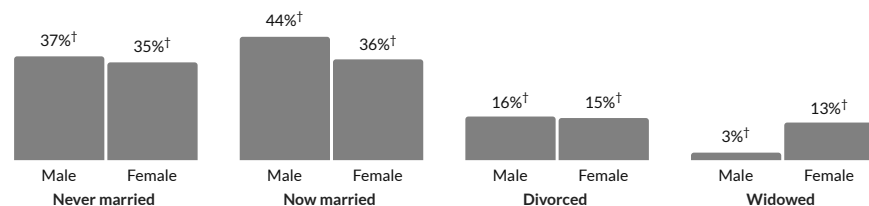

Population by household type

Married couples
Male householder
Female householder
Non-family

Show data / Embed

Marital status

† Margin of error is at least 10 percent of the total value. Take care with this statistic.

Married
Single

* Universe: Population 15 years and over

Show data / Embed

Marital status, by sex

Show data / Embed

† Margin of error is at least 10 percent of the total value. Take care with this statistic.