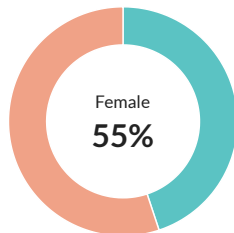

32.6

Median age

about 90 percent of the figure in the Springfield, MO Metro Area: 37.3

about 80 percent of the figure in Missouri: 38.8

Population by age range

[Show data / Embed](#)

Population by age category

[Show data / Embed](#)

† Margin of error is at least 10 percent of the total value. Take care with this statistic.

Sex

[Show data / Embed](#)

Race & Ethnicity

* Hispanic includes respondents of any race. Other categories are non-Hispanic.