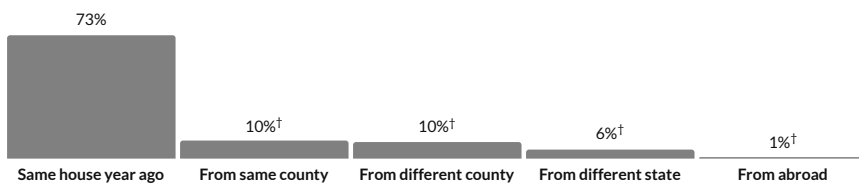

Population migration since previous year

Show data / Embed

† Margin of error is at least 10 percent of the total value. Take care with this statistic.