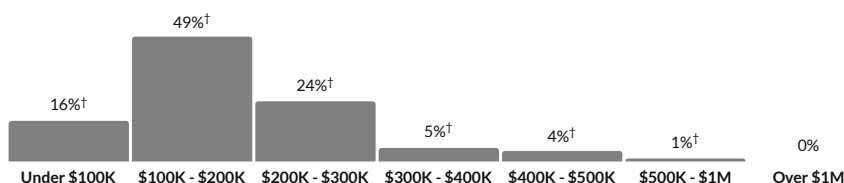

Year moved in, by percentage of population

Show data / Embed

Value

\$163,000

Median value of owner-occupied housing units

about 80 percent of the amount in the Springfield, MO Metro Area: \$191,500

about 80 percent of the amount in Missouri: \$199,400

Value of owner-occupied housing units

Show data / Embed

Geographical mobility

26.9%

Moved since previous year

nearly double the rate in the Springfield, MO Metro Area: 14.5%

about double the rate in Missouri: 13.6%