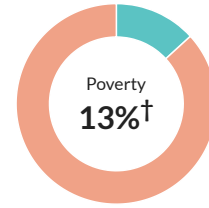

about three-fifths of the amount in Missouri: \$65,920

Show data / Embed

Poverty

21.9%

Persons below poverty line

about 1.5 times the rate in the Springfield, MO Metro Area: 13.9%

more than 1.5 times the rate in Missouri: 12.8%

Children (Under 18)

Poverty
Non-poverty

Show data / Embed

Seniors (65 and over)

Poverty
Non-poverty

Show data / Embed

† Margin of error is at least 10 percent of the total value. Take care with this statistic.