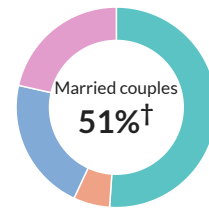

* Universe: Workers 16 years and over

Show data / Embed

† Margin of error is at least 10 percent of the total value. Take care with this statistic.

Families

† Margin of error is at least 10 percent of the total value. Take care with this statistic.

Population by household type

Married couples
Male householder
Female householder
Non-family

Show data / Embed

Marital status

† Margin of error is at least 10 percent of the total value. Take care with this statistic.

Married
Single

* Universe: Population 15 years and over

Show data / Embed

Marital status, by sex

Show data / Embed

† Margin of error is at least 10 percent of the total value. Take care with this statistic.