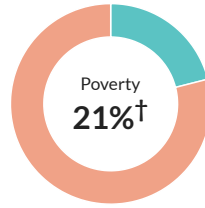

about three-fifths of the amount in Missouri: \$65,920

Show data / Embed

Poverty

21.9%

Persons below poverty line

about 1.5 times the rate in the Springfield, MO Metro Area: 13.9%

more than 1.5 times the rate in Missouri: 12.8%

Children (Under 18)

Poverty
Non-poverty

Show data / Embed

Seniors (65 and over)

Poverty
Non-poverty

Show data / Embed

† Margin of error is at least 10 percent of the total value. Take care with this statistic.