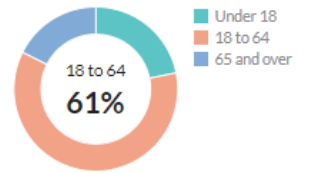

© Mapbox © OpenStreetMap

Find data for this place

Hover for margins of error and contextual data.

Demographics

Age

† Margin of error is at least 10 percent of the total value. Take care with this statistic.

32.6

Median age

about 90 percent of the figure in the Springfield, MO Metro Area: 37.3

about 80 percent of the figure in Missouri: 38.8

Population by age range

[Show data / Embed](#)

Population by age category

[Show data / Embed](#)

† Margin of error is at least 10 percent of the total value. Take care with this statistic.

Sex

[Show data / Embed](#)

Race & Ethnicity

* Hispanic includes respondents of any race. Other categories are non-Hispanic.