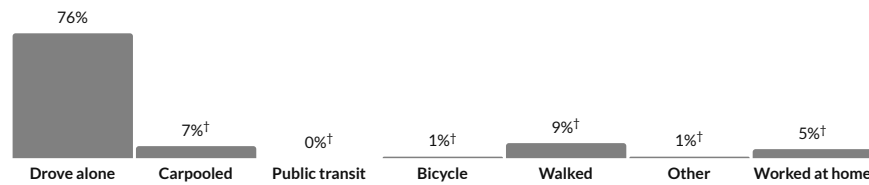

Children (Under 18)

Poverty
Non-poverty

Show data / Embed

Seniors (65 and over)

Poverty
Non-poverty

Show data / Embed

† Margin of error is at least 10 percent of the total value. Take care with this statistic.

Transportation to work

21.5 minutes

Mean travel time to work

a little less than the figure in the Springfield, MO Metro Area: 22.5

about 90 percent of the figure in Missouri: 23.8

Means of transportation to work

* Universe: Workers 16 years and over

Show data / Embed

† Margin of error is at least 10 percent of the total value. Take care with this statistic.

Families

† Margin of error is at least 10 percent of the total value. Take care with this statistic.