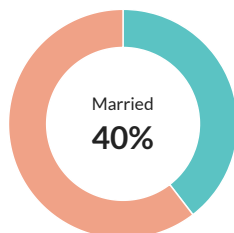

Population by household type

Married couples
Male householder
Female householder
Non-family

Show data / Embed

Marital status

† Margin of error is at least 10 percent of the total value. Take care with this statistic.

Married
Single

* Universe: Population 15 years and over

Show data / Embed

Marital status, by sex

Show data / Embed

† Margin of error is at least 10 percent of the total value. Take care with this statistic.