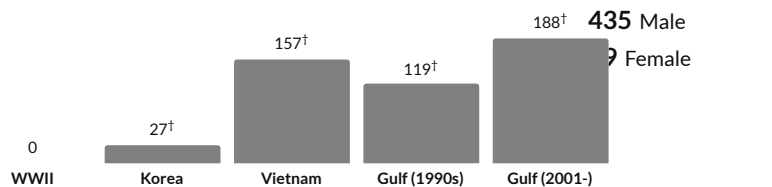

Veterans by wartime service

* Civilian veterans who served during wartime only

Show data / Embed

Hover for margins of error and contextual data.

Citation: U.S. Census Bureau (2022). *American Community Survey 5-year estimates*. Retrieved from *Census Reporter Profile page for Bolivar, MO* <<http://censusreporter.org/profiles/16000US2906976-bolivar-mo/>>

- Learn about the Census
- About Census Reporter

- Census terms & definitions
- @CensusReporter

- Help & feedback
- Census Reporter on GitHub

Census Reporter is a free, open-source project. [Your donations](#) help us add new data to the site and keep it running.