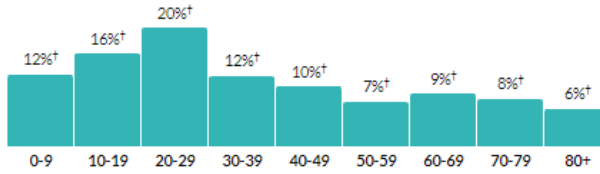

© Mapbox © OpenStreetMap

Find data for this place

Hover for margins of error and contextual data.

Demographics

Age

† Margin of error is at least 10 percent of the total value. Take care with this statistic.

32.6

Median age

about 90 percent of the figure in the Springfield, MO Metro Area: 37.3

about 80 percent of the figure in Missouri: 38.8

Population by age range

[Show data / Embed](#)

Population by age category