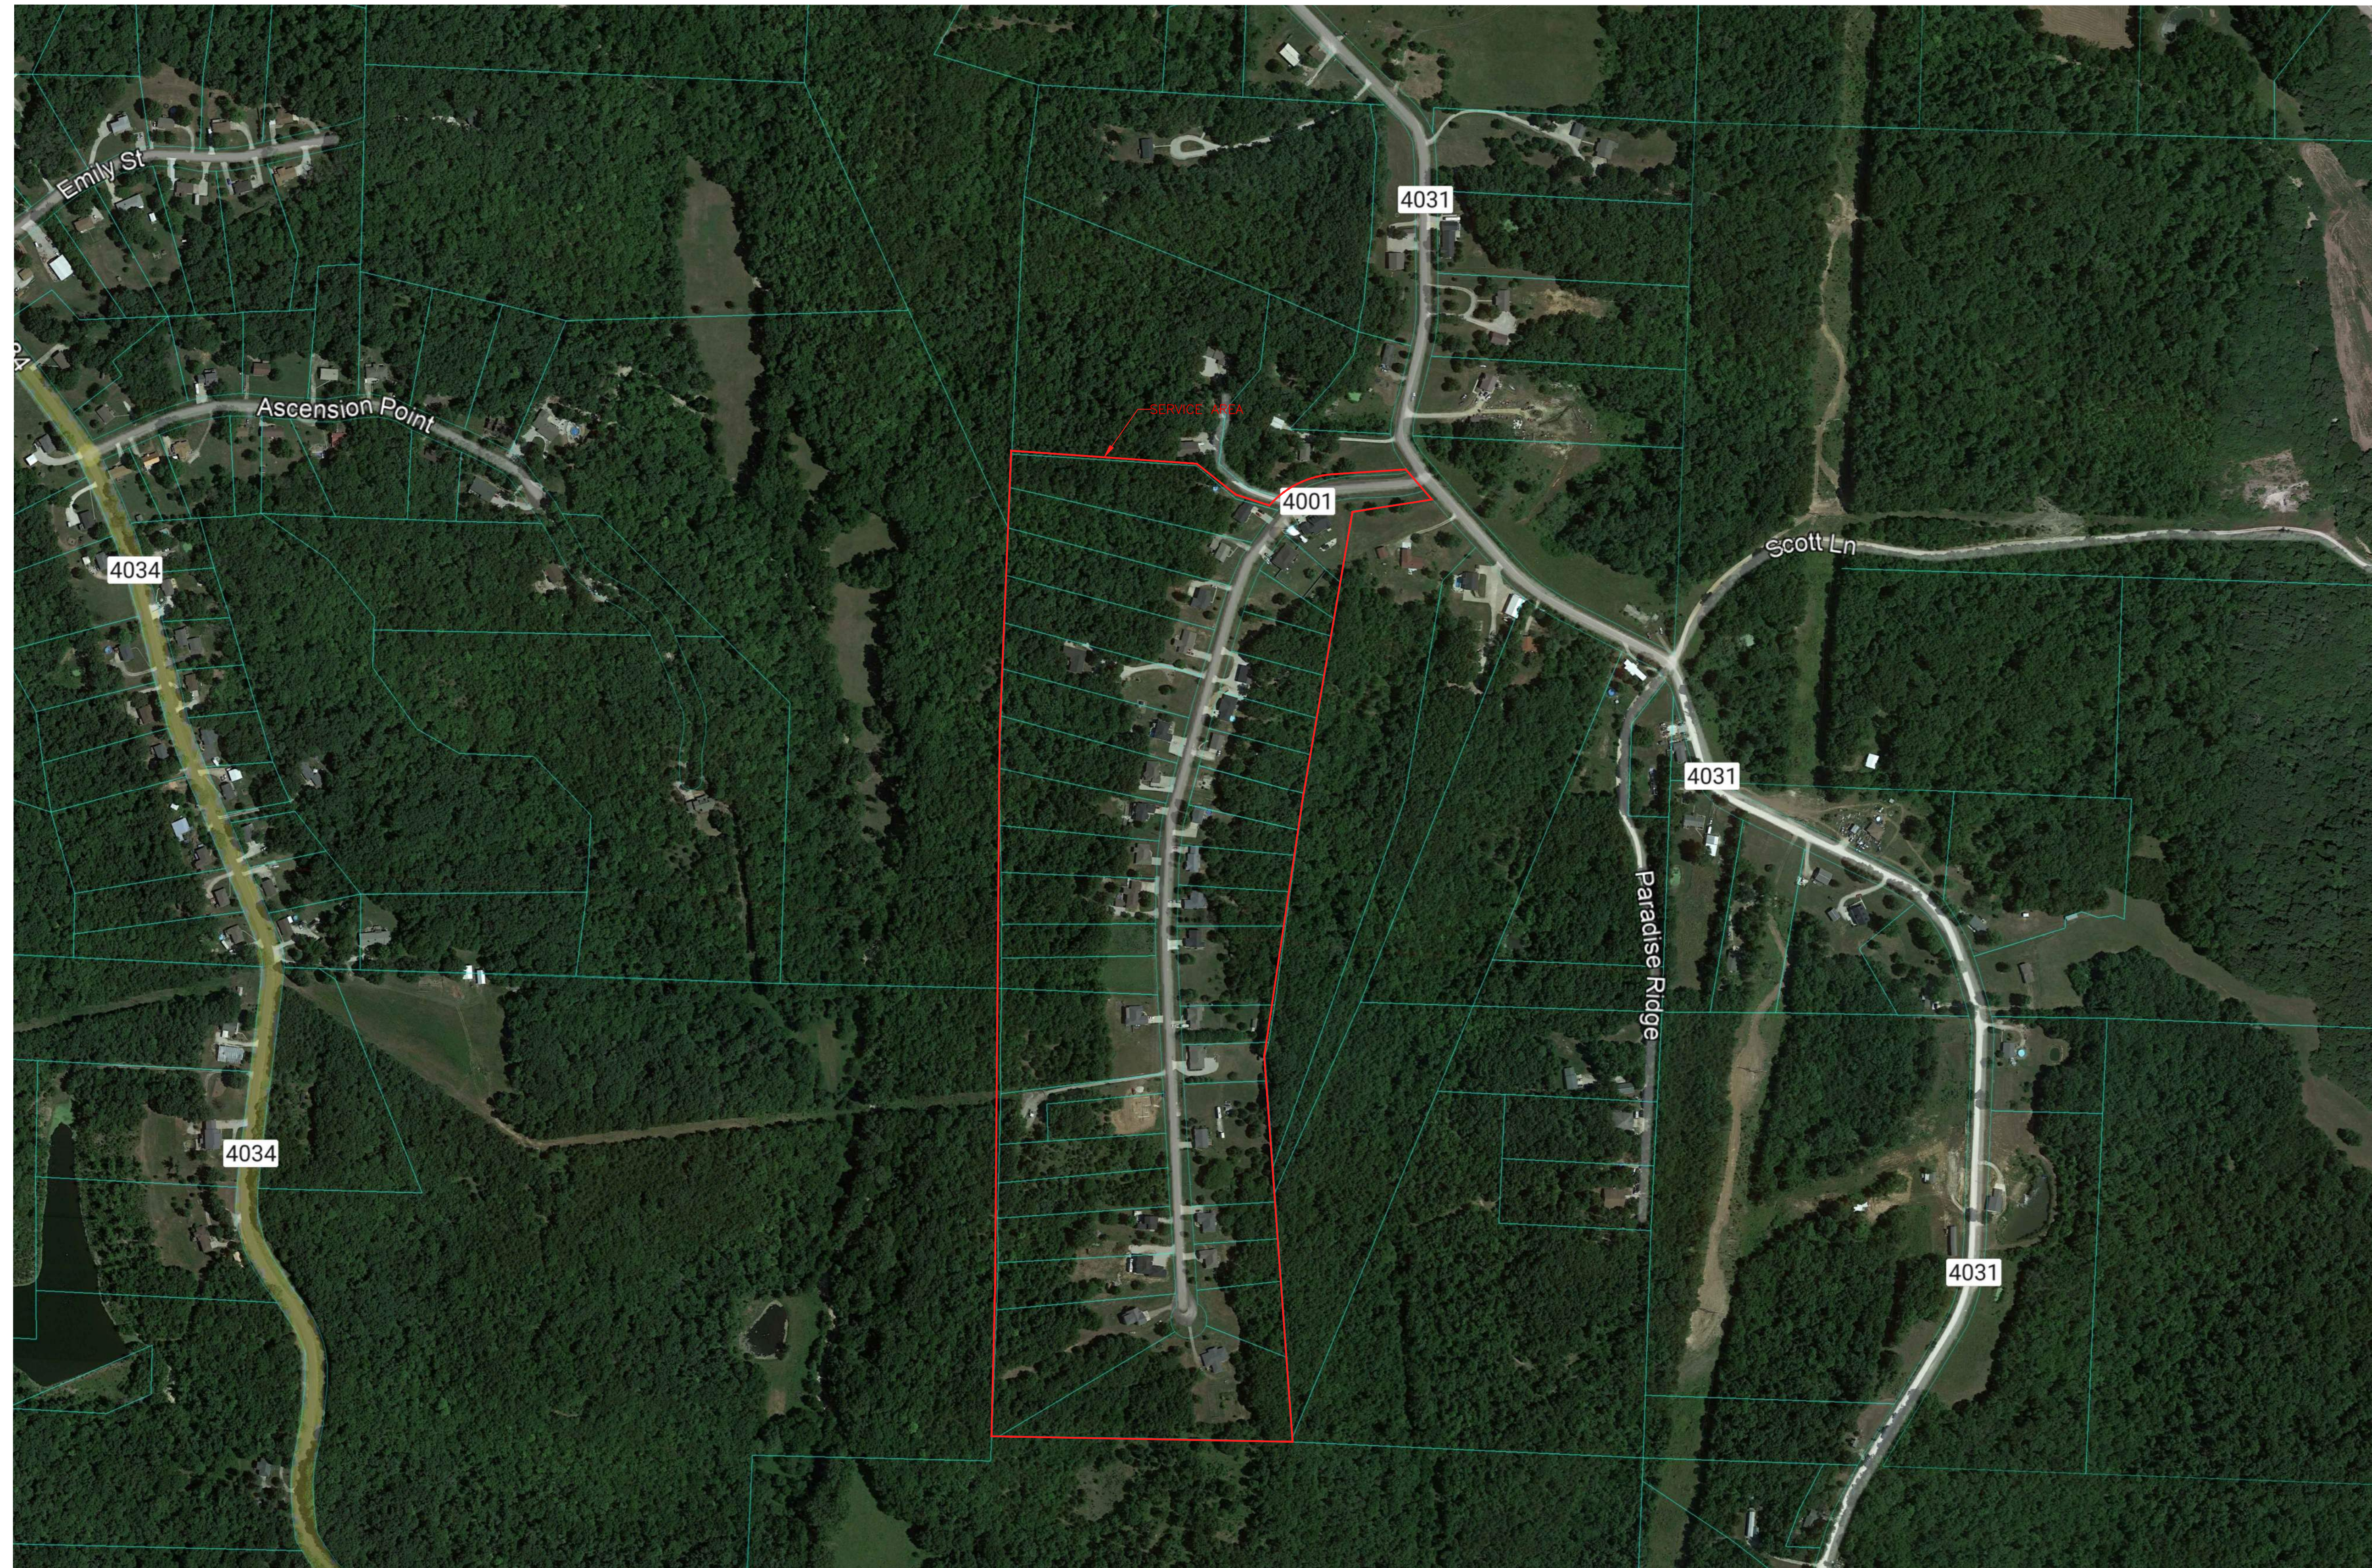

**PSC MAP
BIG SKY - MISSOURI AMERICAN WATER COMPANY
(WASTEWATER)
CALLAWAY, MO**

Utility Note Disclaimer:

The utilities shown hereon are depicted based on addresses provided by the system manager. 21 Design Group, Inc performed no field verification of the layout and are unable to determine the exact location of this time. The location represents approximate location only and should not be construed as being 100% accurate. It is shown to provide general service area of the system to assist with ordering title work and preparation of scope for a License Land Surveyor. This sketch should not be used to interpret encroachments.

DATE:	11/11/24
PROJECT NO:	0596-23
DRAWN BY:	KMF
SCALE:	
SHEET NAME:	SERVICE AREA MAP