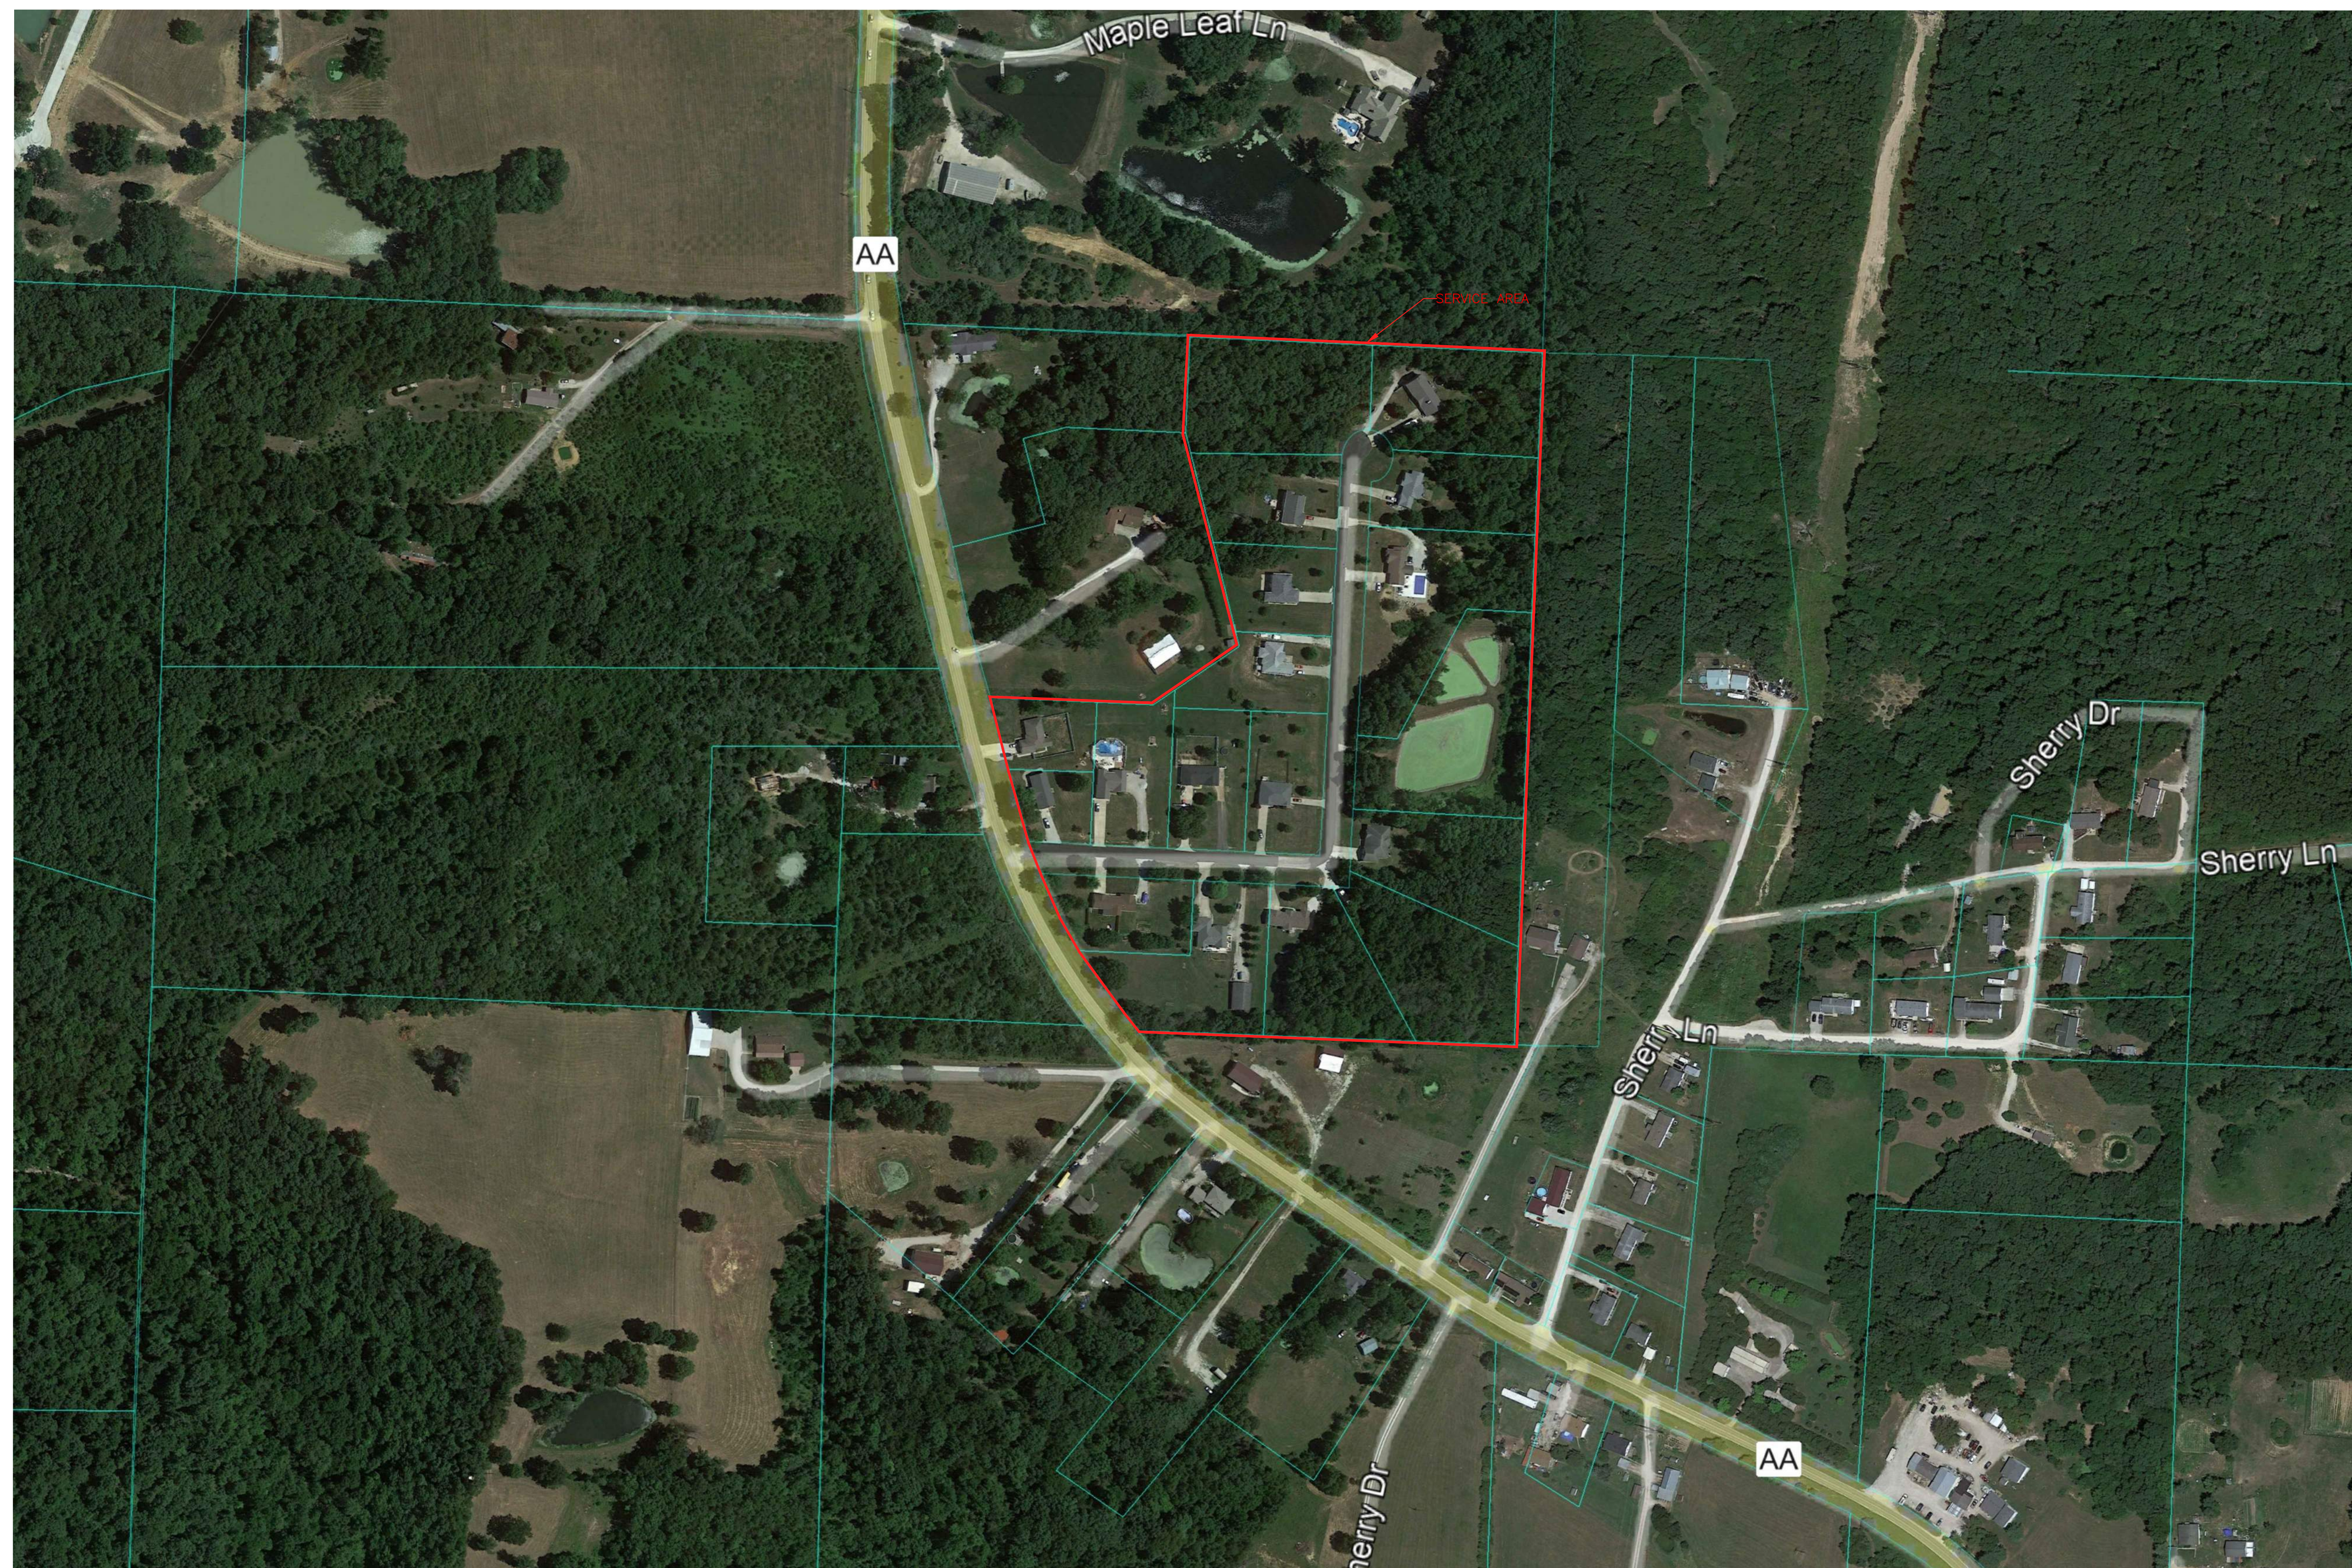

PSC MAP
MAPLE LEAF - MISSOURI AMERICAN WATER COMPANY
(WASTEWATER)
CALLAWAY, MO

Utility Note Disclaimer:

The utilities shown hereon are depicted based on addresses provided by the system manager. 21 Design Group, Inc performed no field verification of the layout and are unable to determine the exact location of this time. The location represents approximate location only and should not be construed as being 100% accurate. It is shown to provide general service area of the system to assist with ordering title work and preparation of scope for a License Land Surveyor. This sketch should not be used to interpret encroachments.

DATE:	11/11/24
PROJECT NO:	0596-23
DRAWN BY:	K.M.F.
SCALE:	
SHEET NAME:	
SERVICE AREA MAP	

21
DESIGN
GROUP INC.

mail@21designgroup.net
P: 636-432-5029