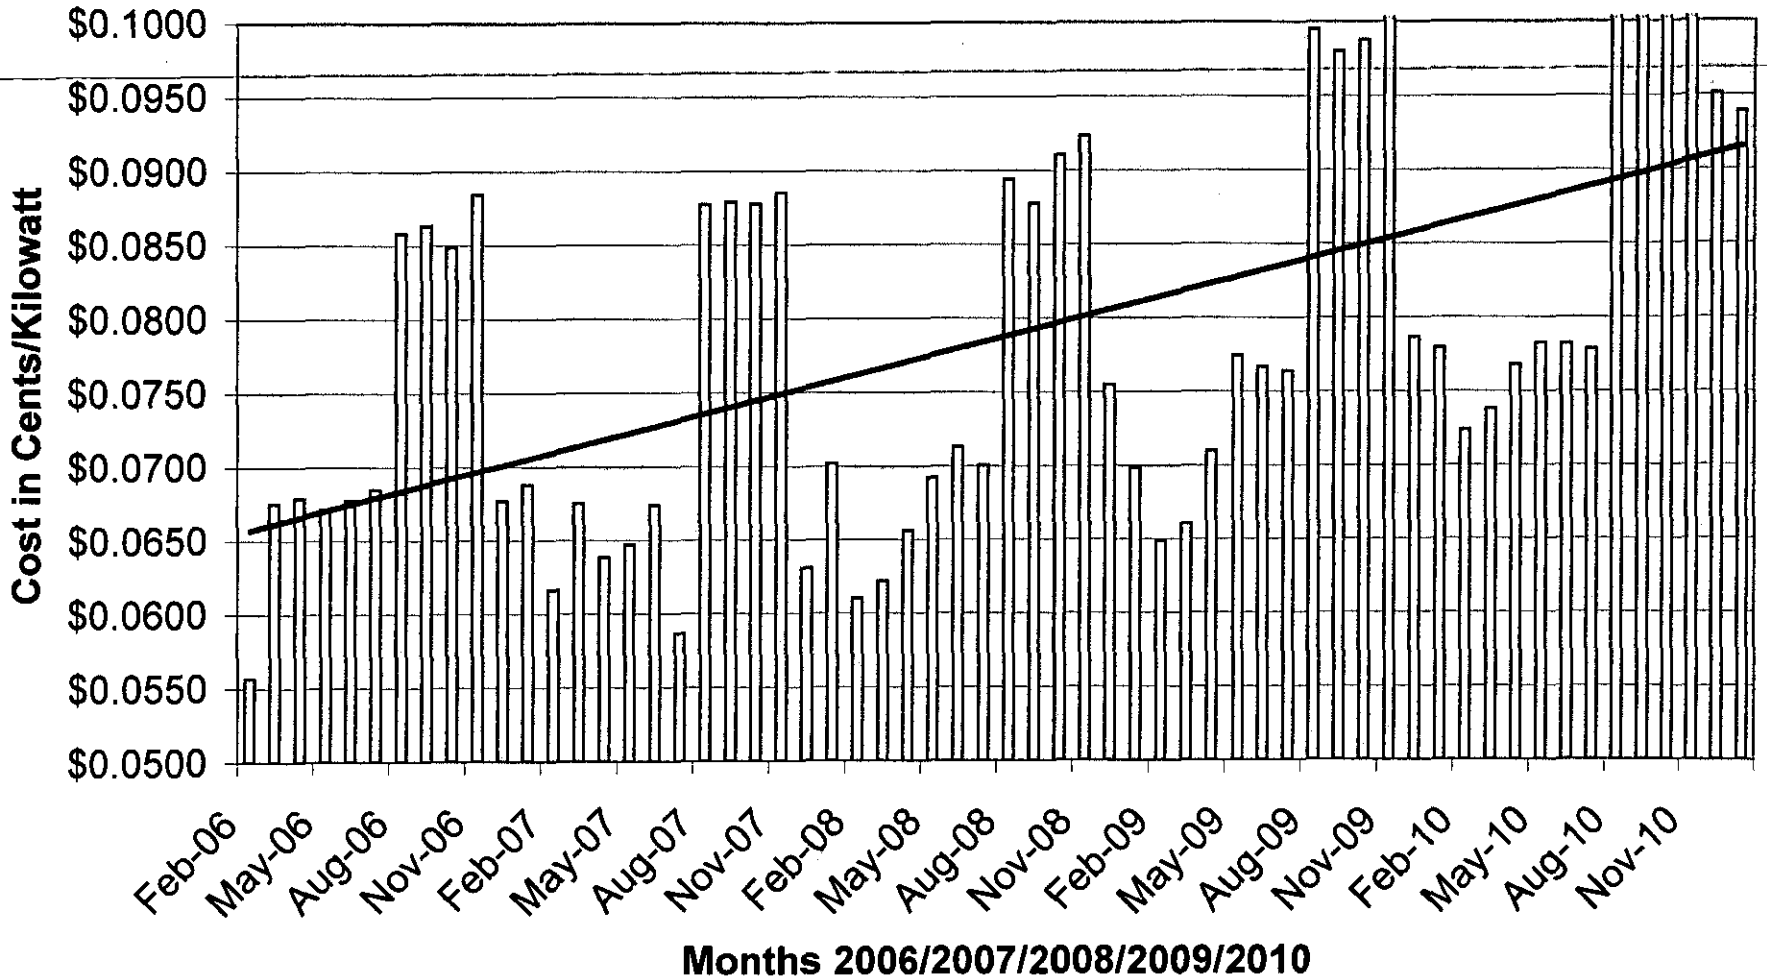

1

My Cost per Kilowatt Hour (1000 watts)

EXHIBIT
1
2-17-10AK

Volume 6 LPH
ER-2011-0028