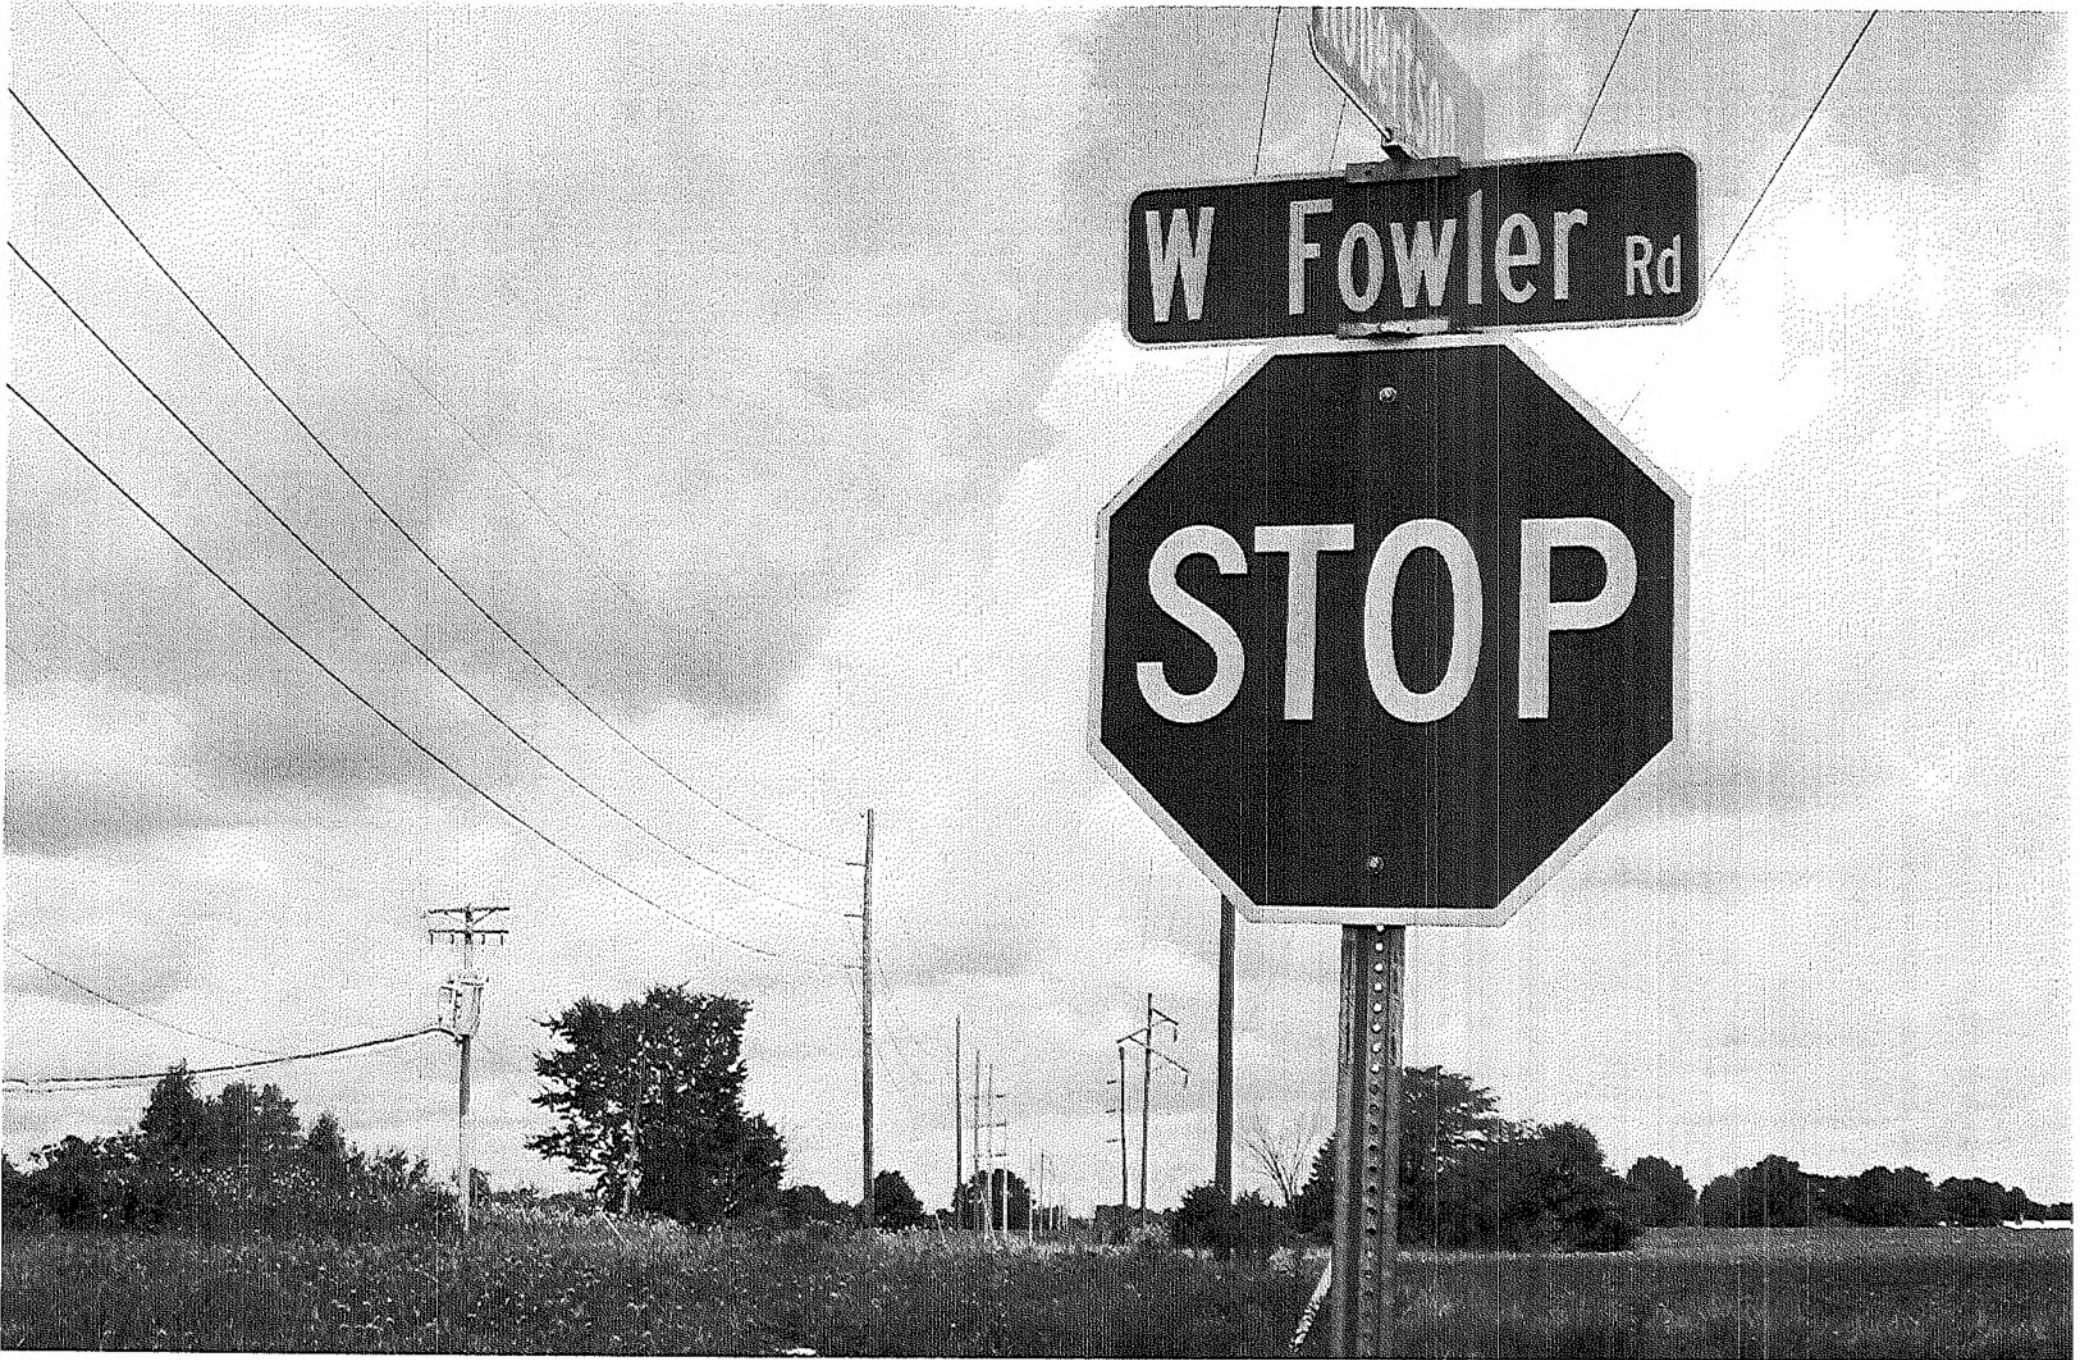

W Fowler Rd

STOP

SN
8724

A black and white photograph of a field with several tall, spiny plants. A wooden post is on the left with a label that reads "SN 8724". The plants have large, spiky heads and long, thin stems. The background shows a field of similar plants under a cloudy sky.

SN
8724

ROBERTSON
W Fowler Rd

STOP